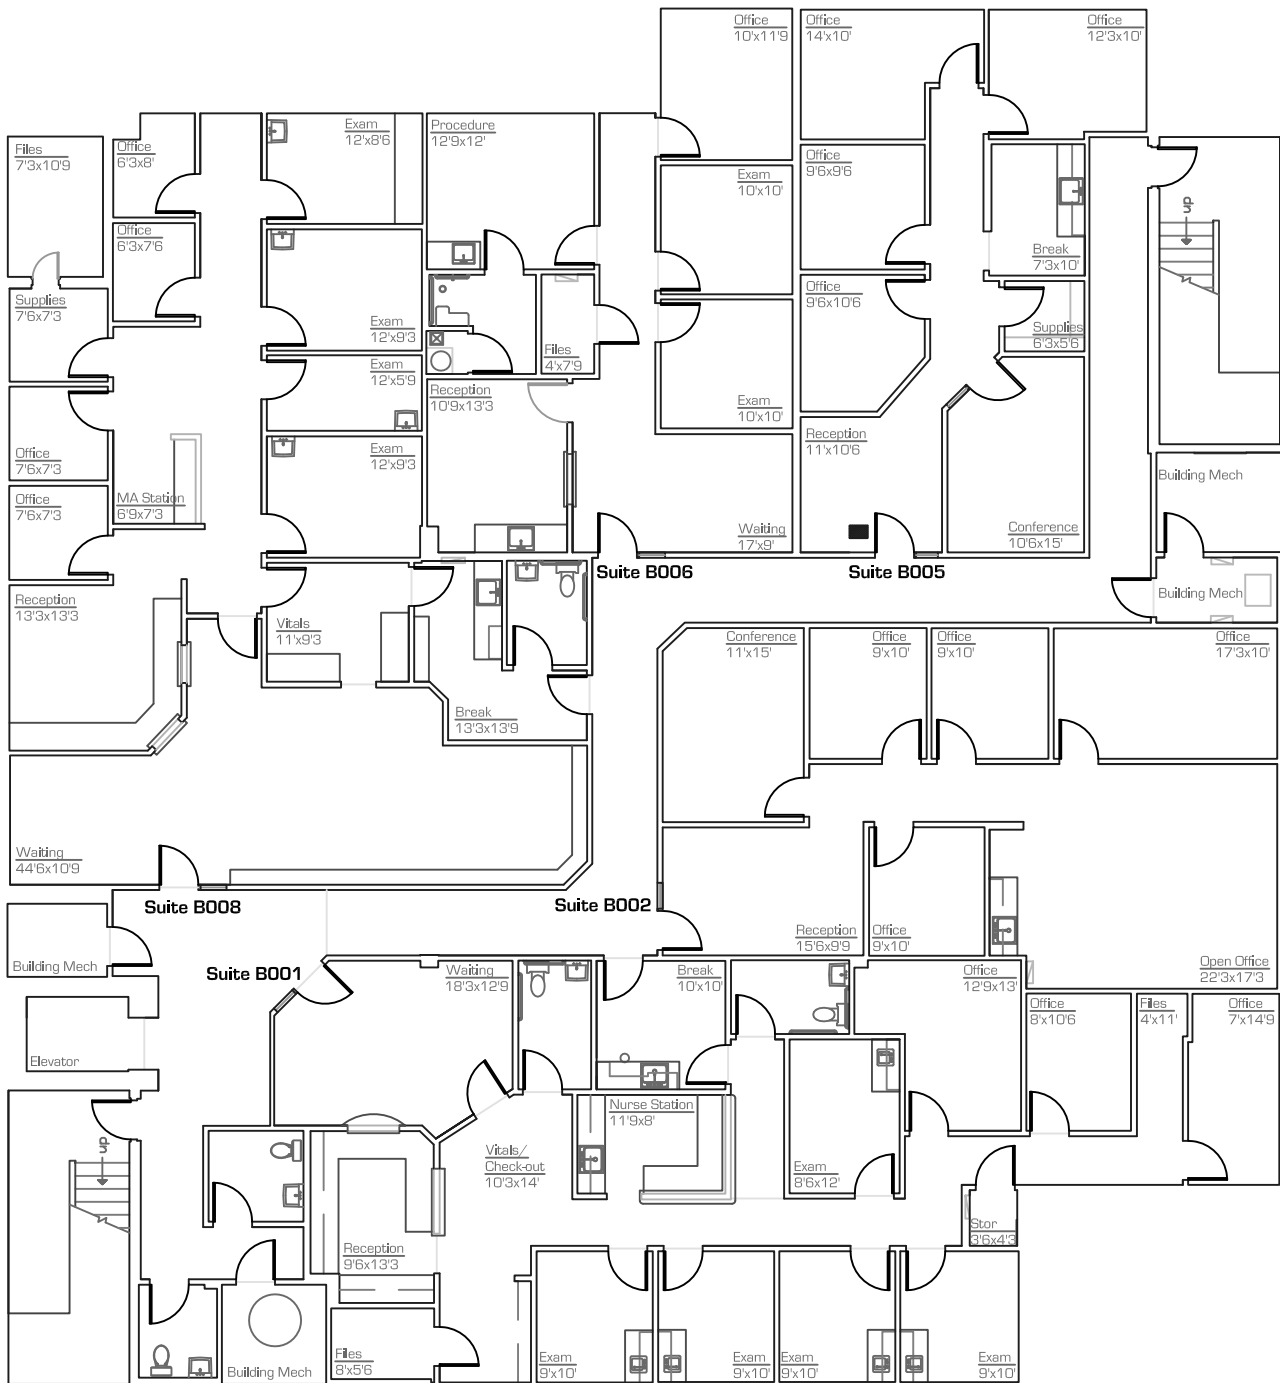

3921 East Baseline Road

Gilbert . Arizona

Suite B001 - 2,385 RSF

Suite B002 - 1,431 RSF

Suite B005 - 1,102 RSF

Suite B006 - 1,219 RSF

Suite B008 - 2,519 RSF

As-Built

scale: nts
February.2020

*All dimensions are approximate at ± 3"
*All information is of general nature

precision**DIMENSIONS**

as-built & design
602.790.6412