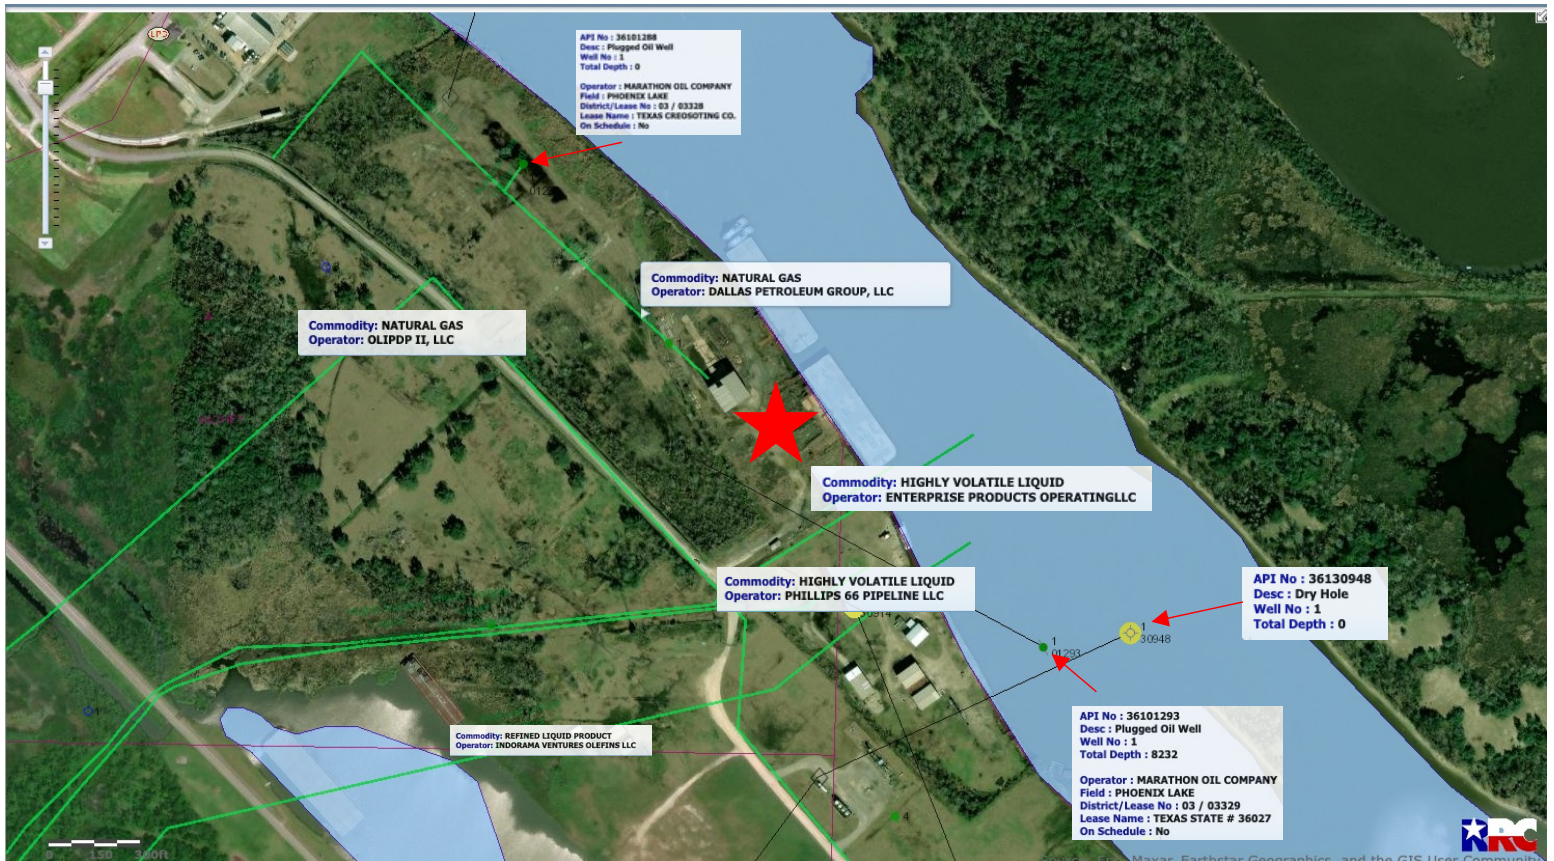

1601 S. Childers
Orange, TX. 77630
Railroad Commission

**COLDWELL BANKER
COMMERCIAL**
ARNOLD AND
ASSOCIATES

Information was obtained from the Texas Railroad Commission website –
CBCAAA cannot validate this information