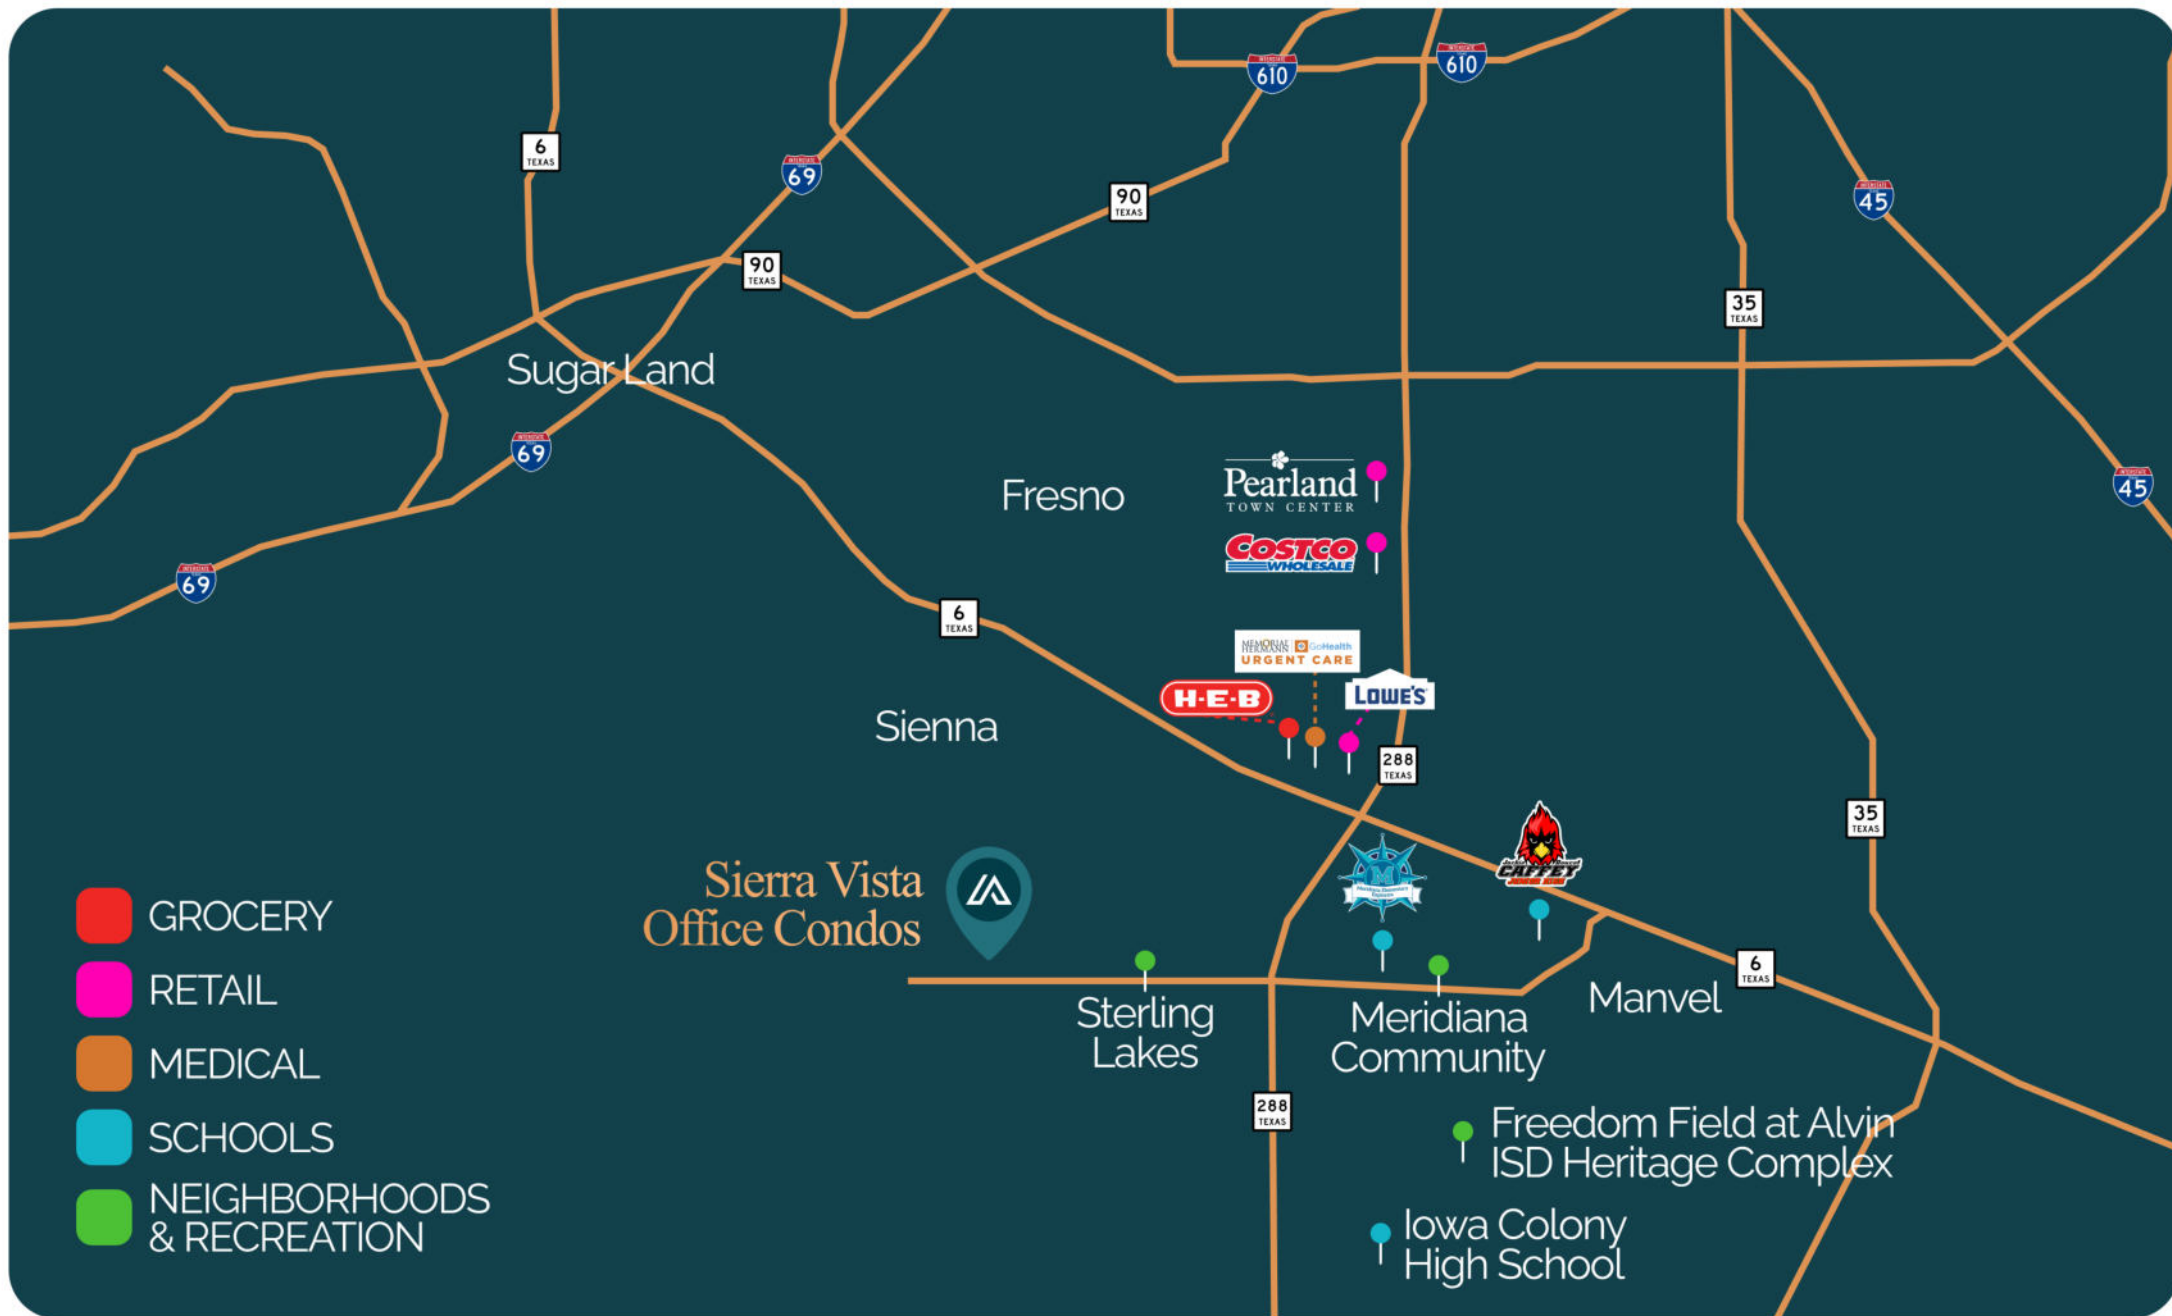

Sierra Vista Office Condos

Meridiana Parkway

Construction Beginning
Q4 2026

Iowa Colony,
Texas 77583

- ✓ Move-in ready, fully built-out units.
- ✓ "Early Bird" pricing (Starting at \$320,000) is available for the first 6 units.
- ✓ Located near Meridiana, one of the fastest-growing Master-planned communities in Texas.
- ✓ Stress Free Maintenance: Roof, Exterior, Grounds, Lot, & Trash handled by Condo Association.
- ✓ Visible from Meridiana Parkway with dual access points.
- ✓ Estimated CAM fee of \$250/month.

Residencial
Development

Retail
Development

SIERRA VISTA
OFFICE CONDOS

Sierra
Vista

MERIDIANA
PARKWAY

SNAP 24/7
fitness

1,120 SF

Nearby Amenities

A

- AutoZone Auto Parts
- Checkout Food Stores
- Crave House
- CVS - Drug Store
- Dilly's Donuts
- Dilly's Seafood & Burgers
- Exxon
- Frenchy's Chicken
- McDonald's
- Shipley Do-Nuts
- Starbucks
- Subway
- + Many More

B

- Almeta Crawford High School
- 4EverSweets
- Bubz Smokehouse
- Burrell's Smoke Mobile
- BBQ & Catering
- Daiquiri Cafe
- Kalixto's Filipino Food
- Sweet Cakes By Gifty

C

- Athletic Field Freedom Field
- Iowa Colony High School
- Iowa Colony Junior High
- Lion's Ball Park
- Meridiana Adventure Cove
- Meridiana Challenger Park
- Meridiana Elementary School
- Meridiana Floating Bridge Park
- Meridiana Observation Park
- Wiki-licious South Central Houston