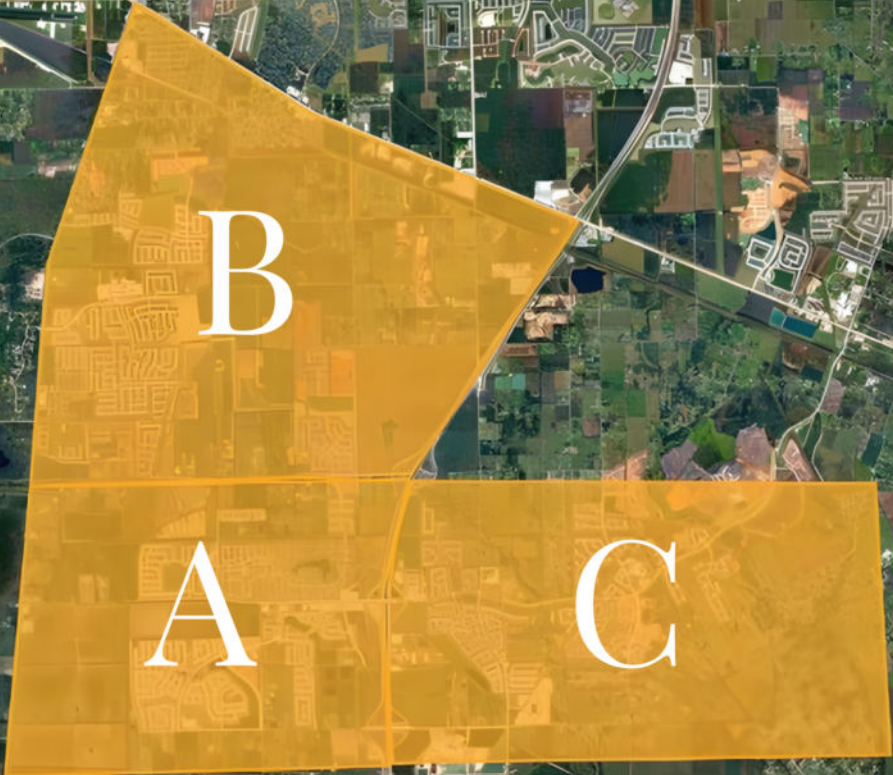

Sierra Vista Office Condos

Meridiana Parkway

Construction Beginning
Q4 2026

Iowa Colony,
Texas 77583

- ✓ Move-in ready, fully built-out units.
- ✓ "Early Bird" pricing (Starting at \$320,000) is available for the first 6 units.
- ✓ Located near Meridiana, one of the fastest-growing Master-planned communities in Texas.
- ✓ Stress Free Maintenance: Roof, Exterior, Grounds, Lot, & Trash handled by Condo Association.
- ✓ Visible from Meridiana Parkway with dual access points.
- ✓ Estimated CAM fee of \$250/month.

Residencial
Development

Retail
Development

SIERRA VISTA
OFFICE CONDOS

Sierra
Vista

MERIDIANA
PARKWAY

SNAP 24/7
fitness

1,120 SF

Nearby Amenities