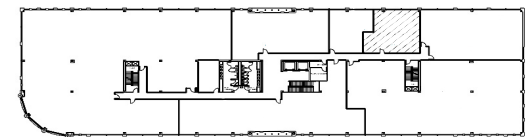

# SUITE 228 | ± 1,370 SF

▶ TAKE A VIRTUAL TOUR

1520  
SOUTH

**CLAIRE SHEALY LOVETTE**  
704.607.1984 (c) | 704.926.1409 (d)  
claire@beacondevelopment.com

**WILLIAM MANN**  
901.210.3908 (c) | 919.261.7566 (d)  
william@beacondevelopment.com