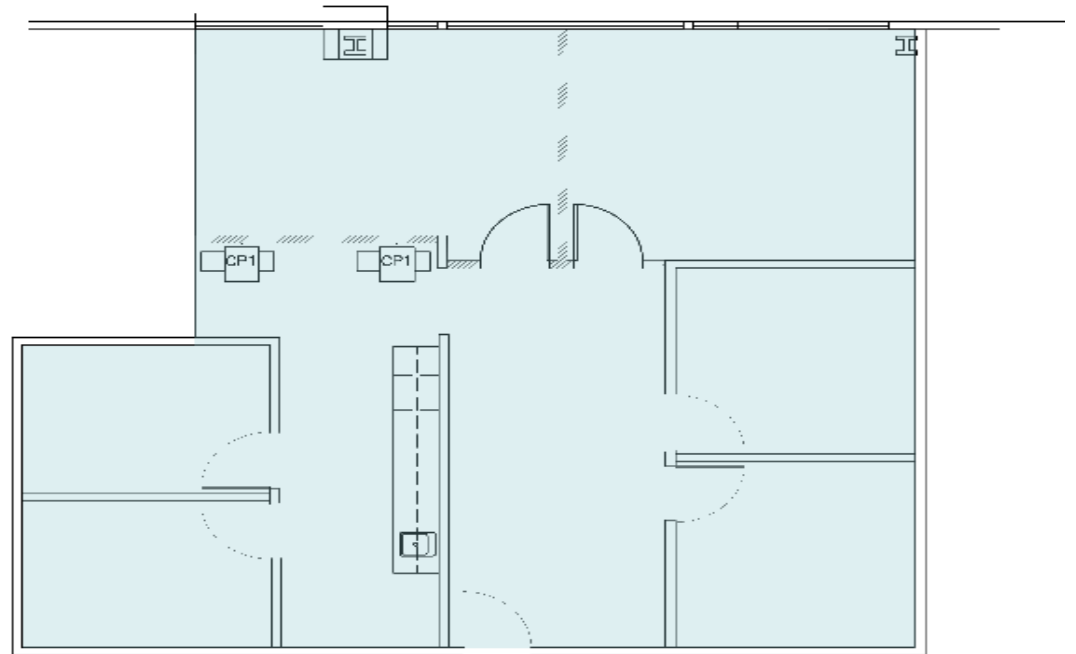

# SUITE 228 | ± 1,370 SF

▶ TAKE A VIRTUAL TOUR

1520  
SOUTH

**CLAIRE SHEALY LOVETTE**  
704.607.1984 (c) | 704.926.1409 (d)  
claire@beacondevelopment.com

**WILLIAM MANN**  
901.210.3908 (c) | 919.261.7566 (d)  
william@beacondevelopment.com