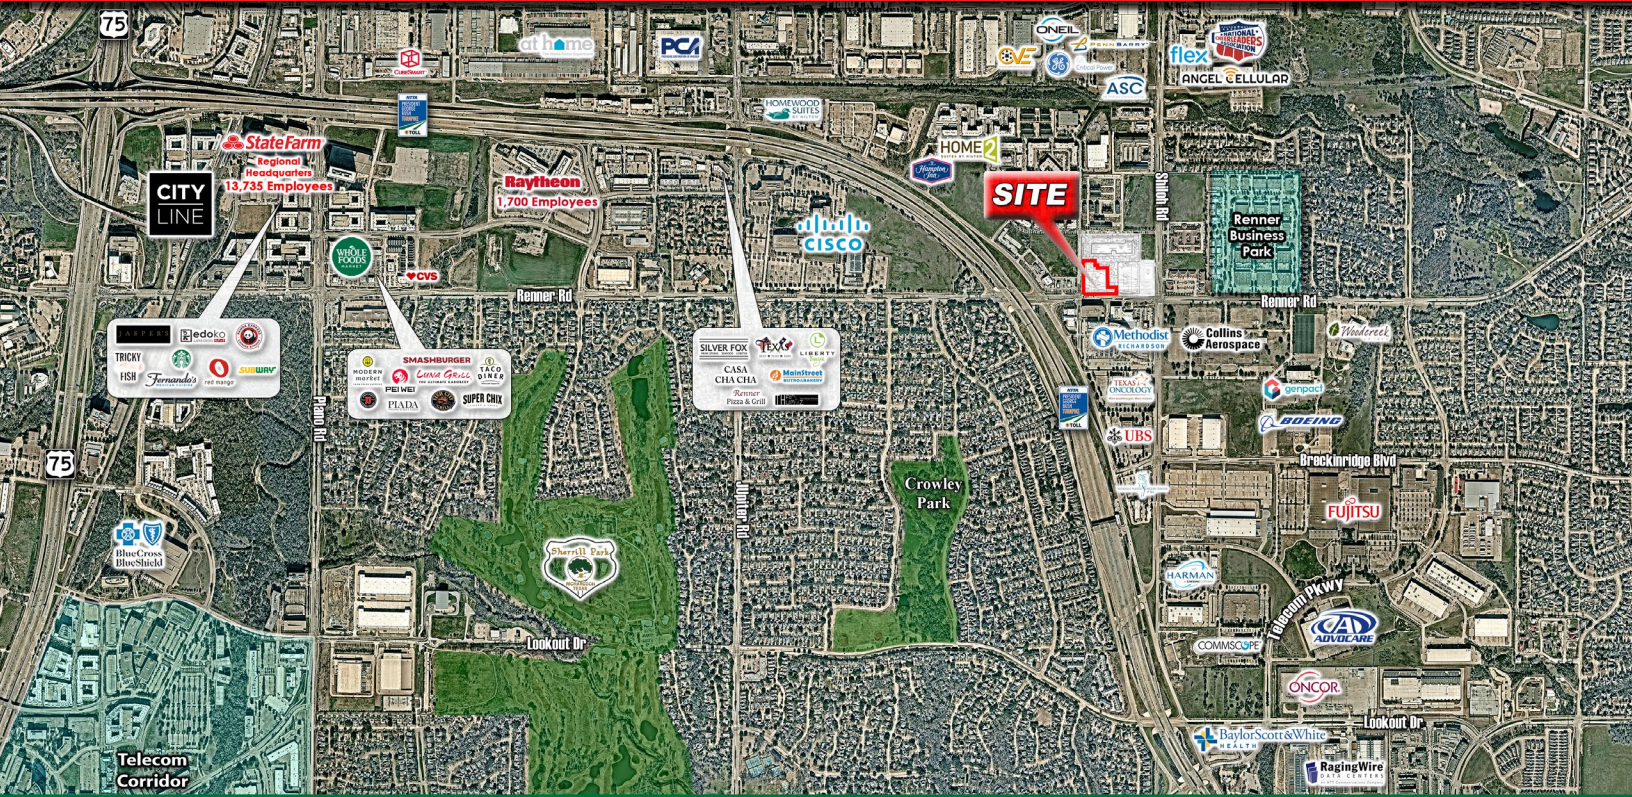

**PAD SITE AVAILABLE!**

**PROPERTY DESCRIPTION**

- New mixed-use development at George Bush Turnpike and E. Renner Road
- Pad Site available fronting Renner Road (going to work side) 43,871 SF
- Daytime population of 107,121 within 3 miles
- Easy access to President George Bush Turnpike
- Located directly across from Methodist Richardson Medical Center with 1,665 employees, a 209 bed hospital
- On the border of Plano and Richardson, two of DFW's most affluent communities

**DEMOGRAPHICS**

	1 Mile	3 Mile	5 Mile
2023 Population	7,199	105,377	291,536
Daytime Population	14,902	117,314	326,232
Average HH Income	\$143,320	\$118,425	\$120,493

**TRAFFIC COUNTS:**

Renner: 19,331 VPD | Shiloh: 4,652 VPD  
(TXDOT 2019) (TXDOT 2019)