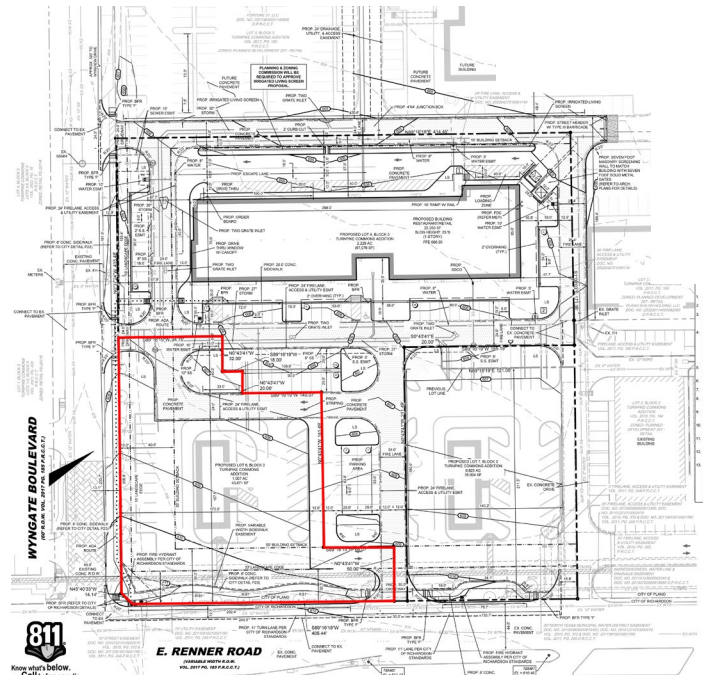

**PAD SITE AVAILABLE!**

**PROPERTY DESCRIPTION**

- New mixed-use development at George Bush Turnpike and E. Renner Road
- Pad Site available fronting Renner Road (going to work side) 43,871 SF
- Daytime population of 107,121 within 3 miles
- Easy access to President George Bush Turnpike
- Located directly across from Methodist Richardson Medical Center with 1,665 employees, a 209 bed hospital
- On the border of Plano and Richardson, two of DFW's most affluent communities

**DEMOGRAPHICS**

	1 Mile	3 Mile	5 Mile
2023 Population	7,199	105,377	291,536
Daytime Population	14,902	117,314	326,232
Average HH Income	\$143,320	\$118,425	\$120,493

**TRAFFIC COUNTS:**

Renner: 19,331 VPD | Shiloh: 4,652 VPD  
(TXDOT 2019) (TXDOT 2019)