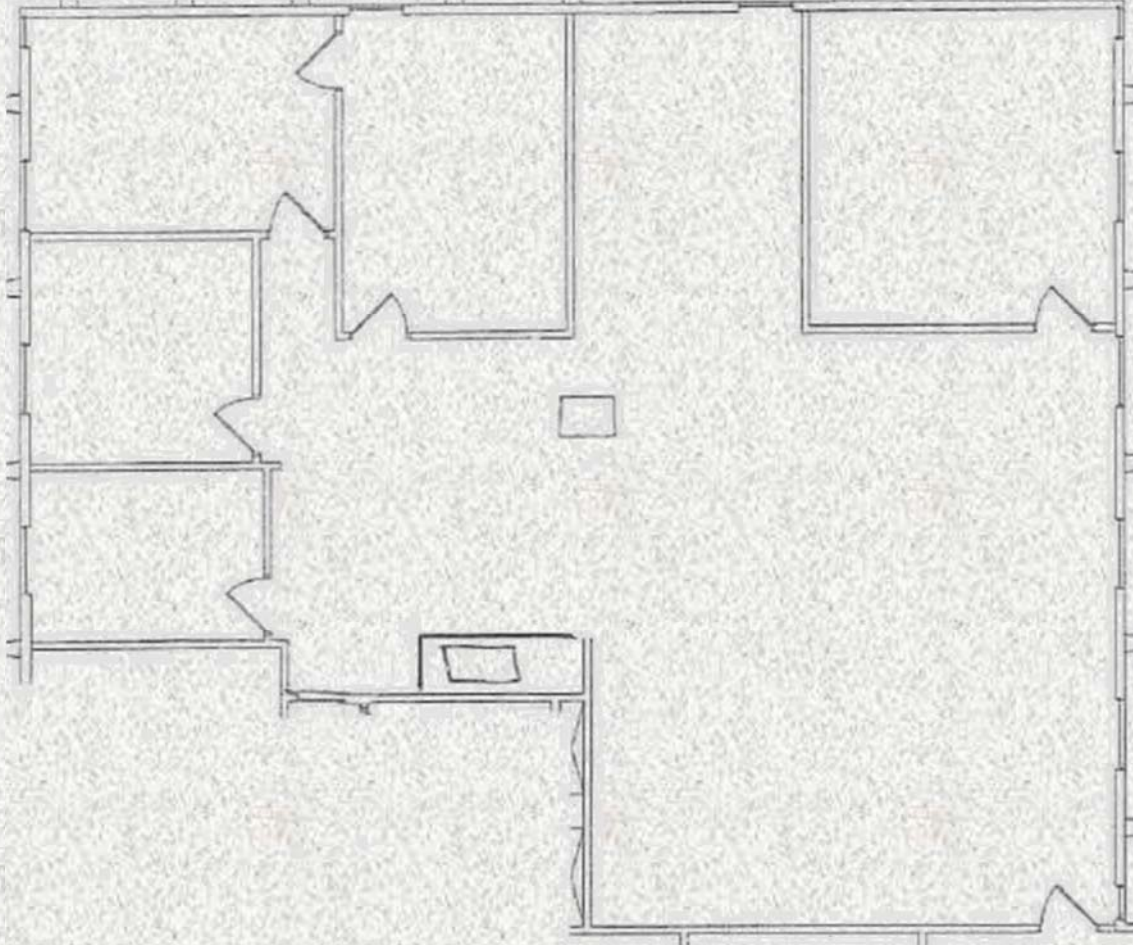

# Fox Plaza Office

5416 S. Yale, Tulsa, Oklahoma

**Suite 640**  
**2,919 Sq. Ft.**

- 4 Offices
- Open Area
- Kitchen

For additional information contact  
Paul Wilson  
at 918-629-9446 or  
email [paul@tfptulsa.com](mailto:paul@tfptulsa.com)  
[www.tfptulsa.com](http://www.tfptulsa.com)