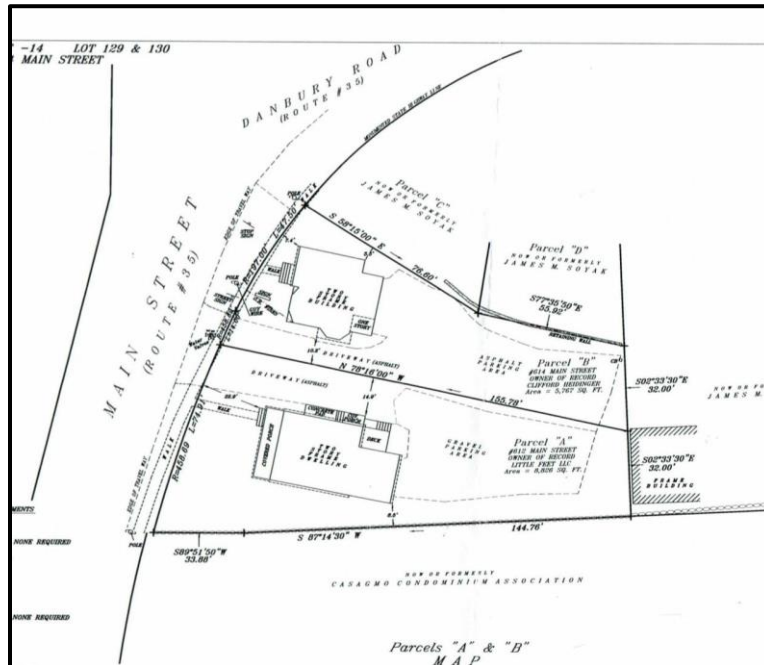

# 612-614 Main Street, Ridgefield, CT

## OFFERED FOR SALE

- Location - Location - Location
- Located on Main Street (Route 35)
- In the Heart of Downtown
- .335 Acres, Zoned B-1
- Water & Sewer to the Property
- Neighbors include Apartments, Retailers, Food Service & Banks.