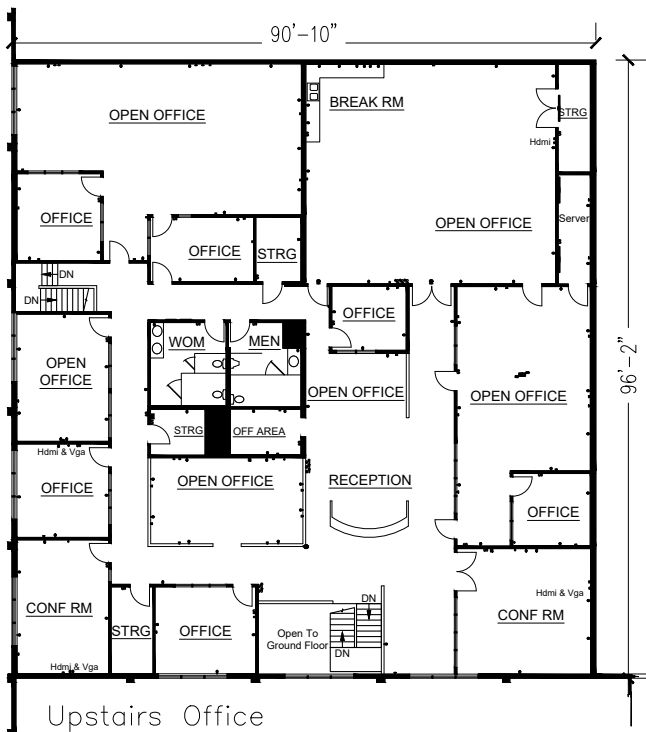

# Office Space for Lease - 8,736 Square Feet

## Floor Plan