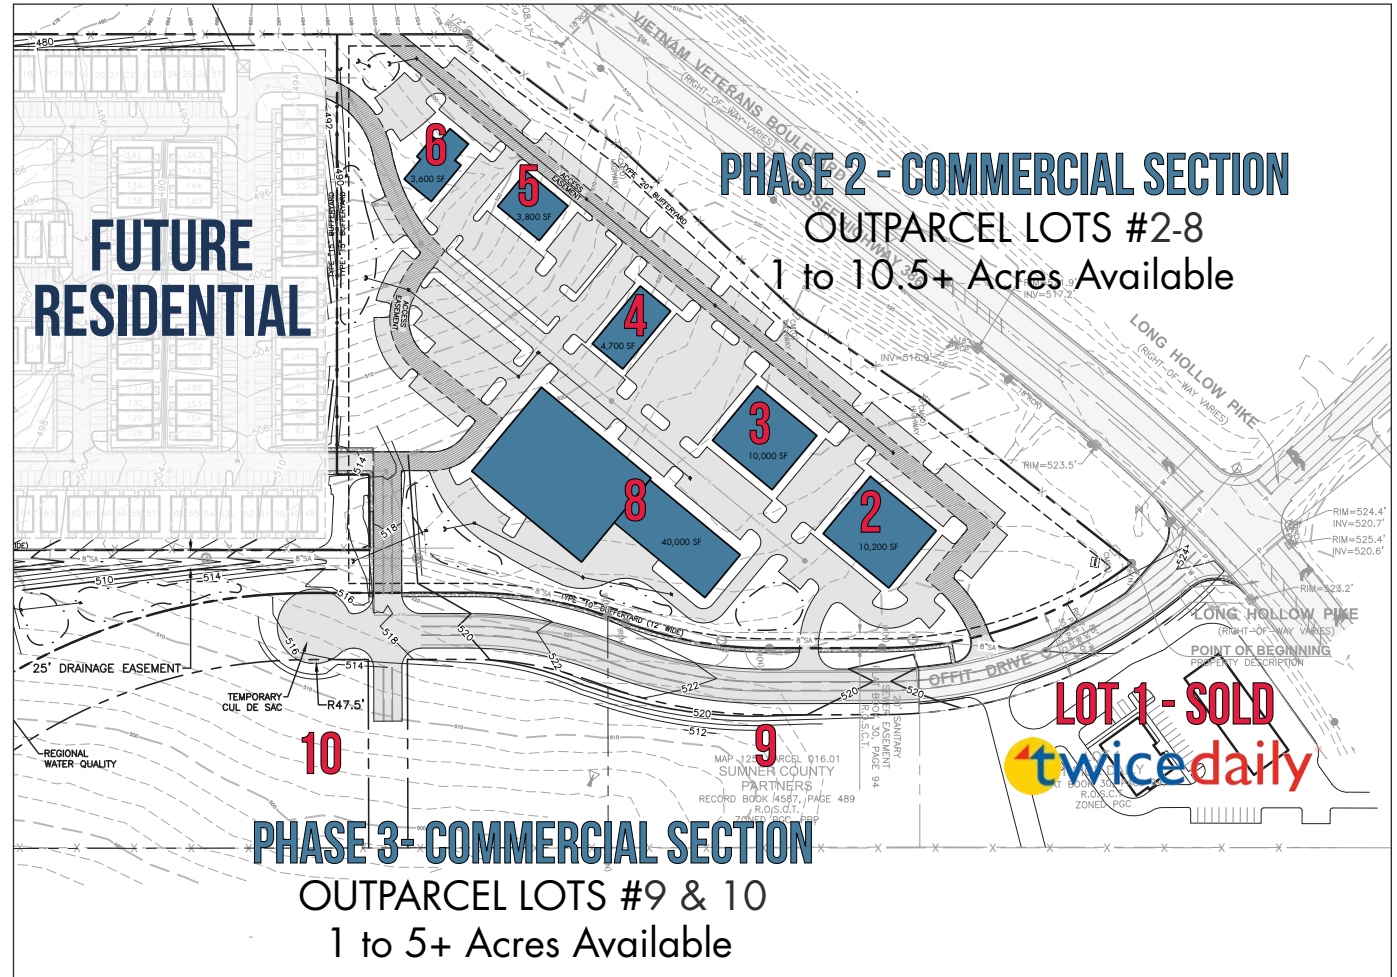

OVERVIEW

REASONABLY PRICED COMMERCIAL LAND

Located at the Termination of Vietnam Veterans Blvd. (HWY 386) at Long Hollow Pike in Gallatin, TN.

Signalized Intersection

Great Location for Regional or Neighborhood Retail Development

AVAILABLE SIZES:

Planned for 1 Acre Outparcels. Can be Combined up to 17 Acres Commercial

Lots #1-6 Outlots Fronting Along Long Hollow Pike (Southside)

40+ Acres Total with Residential Project to Break Ground August 2018

POTENTIAL USES INCLUDE:

Dentist Office, Insurance Office, Grocery Anchored Development, Medical Clinic, Restaurants, Hotels

2016 TRAFFIC COUNTS (Cars Per Day)

Hwy 386 – 36,396 CPD

Long Hollow Pike – 38,824 CPD

FOR MORE INFORMATION, CONTACT