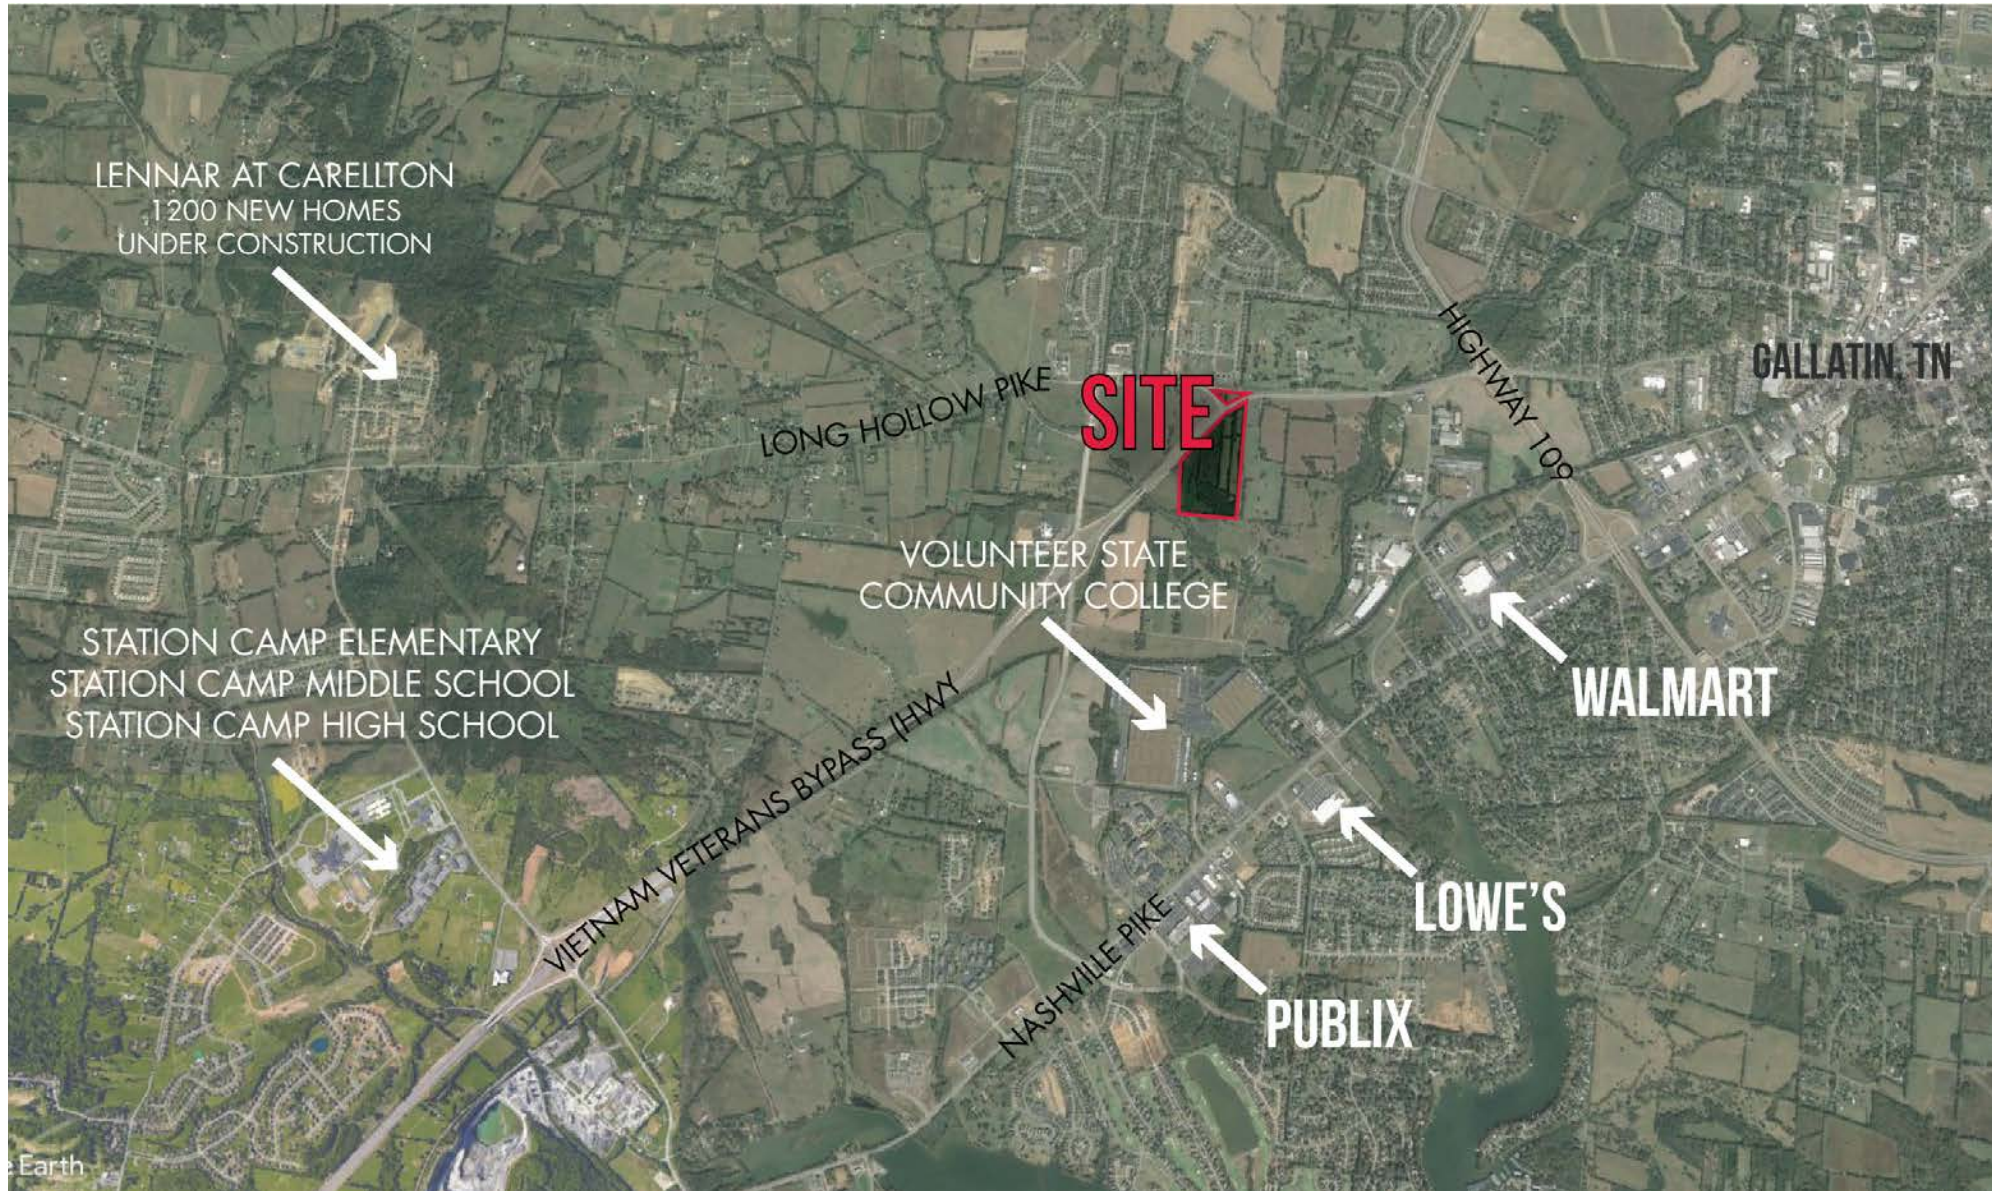

GALLATIN, TN | HWY 386 & LONG HOLLOW PIKE

COMMERCIAL LAND TRACTS

FOR SALE

OVERVIEW

REASONABLY PRICED COMMERCIAL LAND

Located at the Termination of Vietnam Veterans Blvd. (HWY 386) at Long Hollow Pike in Gallatin, TN.

Signalized Intersection

Great Location for Regional or Neighborhood Retail Development

AVAILABLE SIZES:

Planned for 1 Acre Outparcels. Can be Combined up to 17 Acres Commercial

Lots #1-6 Outlots Fronting Along Long Hollow Pike (Southside)

40+ Acres Total with Residential Project to Break Ground August 2018

POTENTIAL USES INCLUDE:

Dentist Office, Insurance Office, Grocery Anchored Development, Medical Clinic, Restaurants, Hotels

2016 TRAFFIC COUNTS (Cars Per Day)

Hwy 386 – 36,396 CPD

Long Hollow Pike – 38,824 CPD

FOR MORE INFORMATION, CONTACT