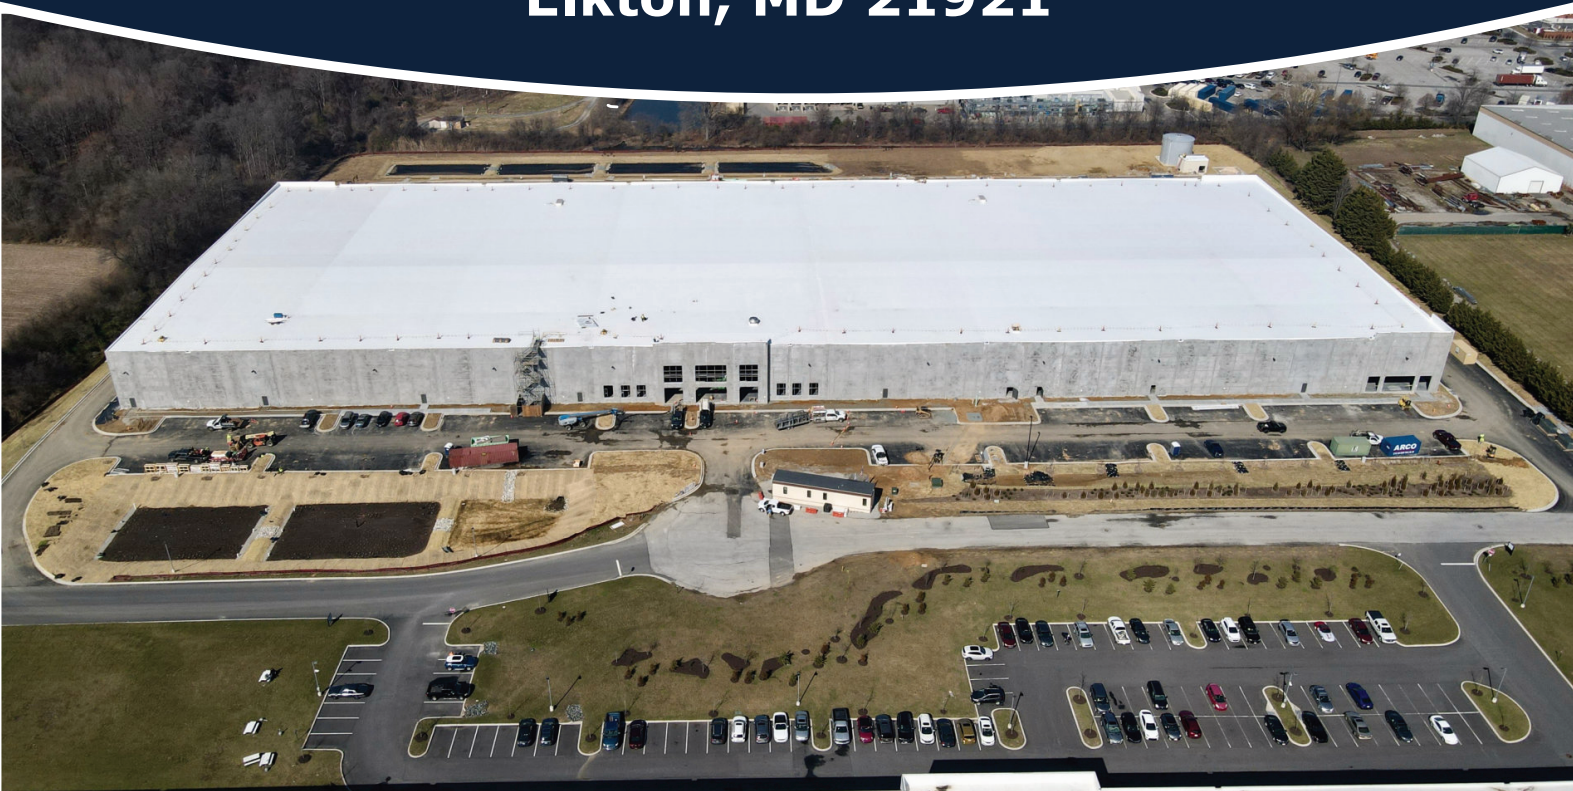

# 1003 Konica Drive Elkton, MD 21921

# 1003 Konica Drive Elkton, MD 21921

<b>Building Square Footage</b>	263,500	<b>Docks</b>	Twenty-Seven (27) Dock Two (2) Drive-Ins
<b>Building Construction</b>	Concrete Tilt Up	<b>HVAC</b>	Natural Gas Heating
<b>Column Spacing</b>	50 x 50 50 x 60 In Race Way Bay	<b>Electric</b>	2500 amp/480v/3 Phase Energy Efficient LED Lighting
<b>Clear Height</b>	36 feet	<b>Sprinkler</b>	ESFR
<b>Roof System</b>	White TPO	<b>Parking</b>	150