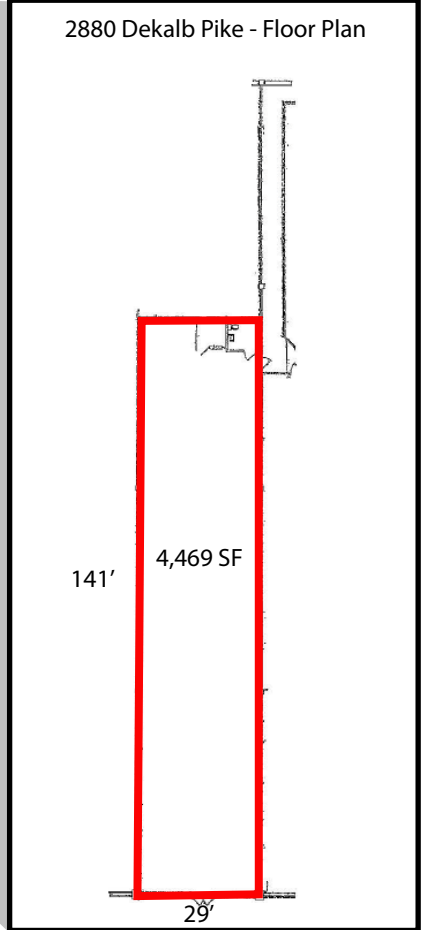

DEKALB PIKE RT. 202 15,885 ADT

COLLEGEVILLE

30,202 ADT GERMANTOWN PIKE PLYMOUTH MEETING INTERCHANGE

THIS PLAN IS FOR MARKETING PURPOSES ONLY, WITH INFORMATION OBTAINED FROM SOURCES DEEMED TO BE RELIABLE; HOWEVER, NO WARRANTY OR REPRESENTATION IS MADE AS TO ACCURACY