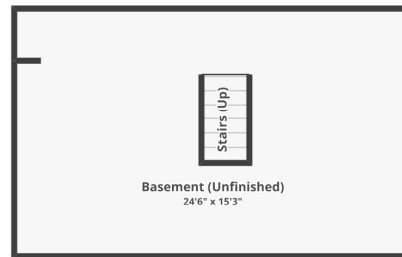

109 Gravel Pike, Collegeville, PA 19426

BASEMENT