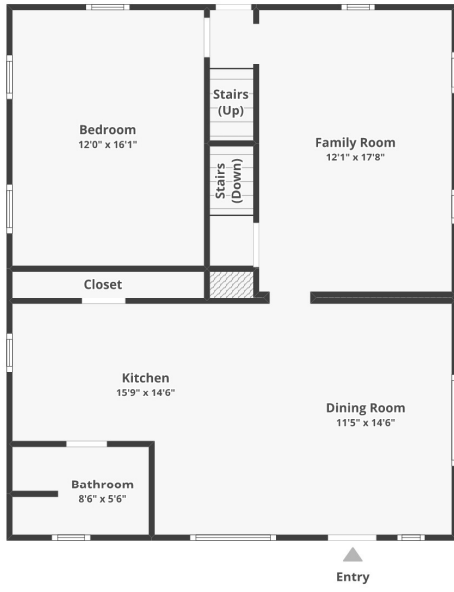

109 Gravel Pike, Collegeville, PA 19426

FLOOR 1