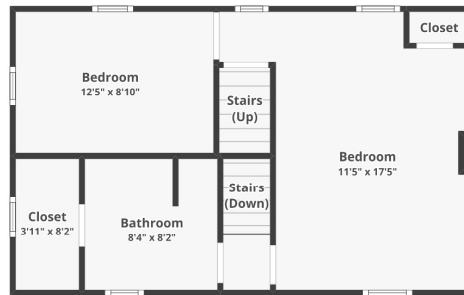

109 Gravel Pike, Collegeville, PA 19426

FLOOR 2