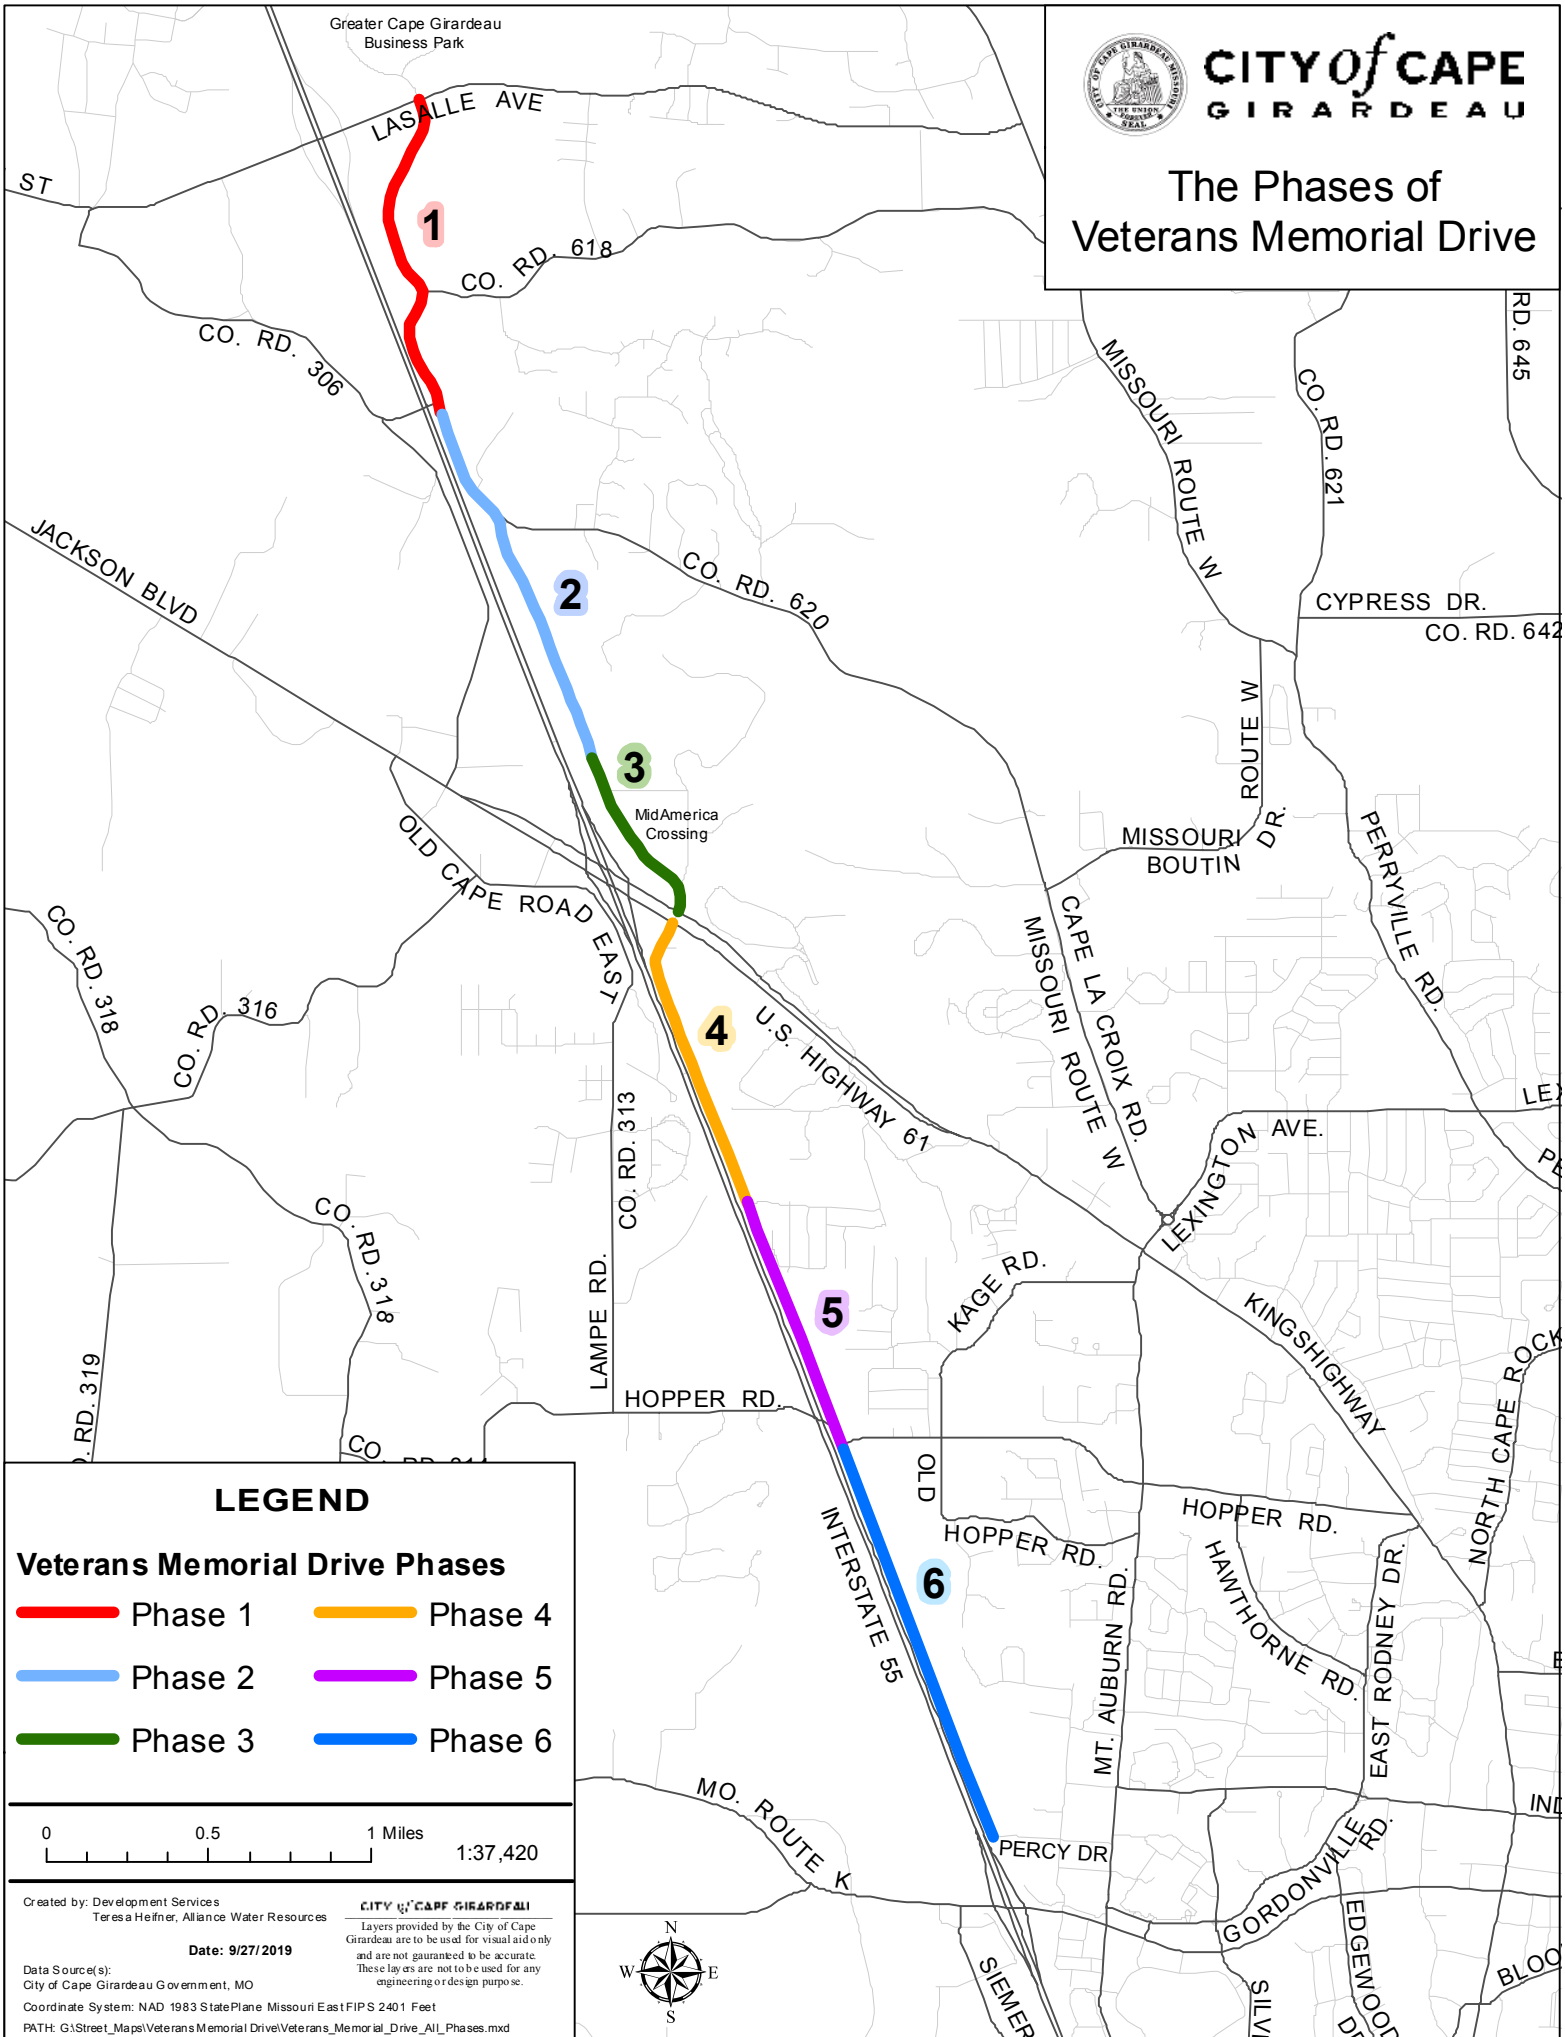

The Phases of Veterans Memorial Drive

LEGEND

Veterans Memorial Drive Phases

- Phase 1
- Phase 2
- Phase 3
- Phase 4
- Phase 5
- Phase 6

0 0.5 1 Miles
1:37,420

Created by: Development Services
Teresa Hefner, Alliance Water Resources

Date: 9/27/2019

Data Source(s):
City of Cape Girardeau Government, MO

Coordinate System: NAD 1983 StatePlane Missouri East FIPS 2401 Feet