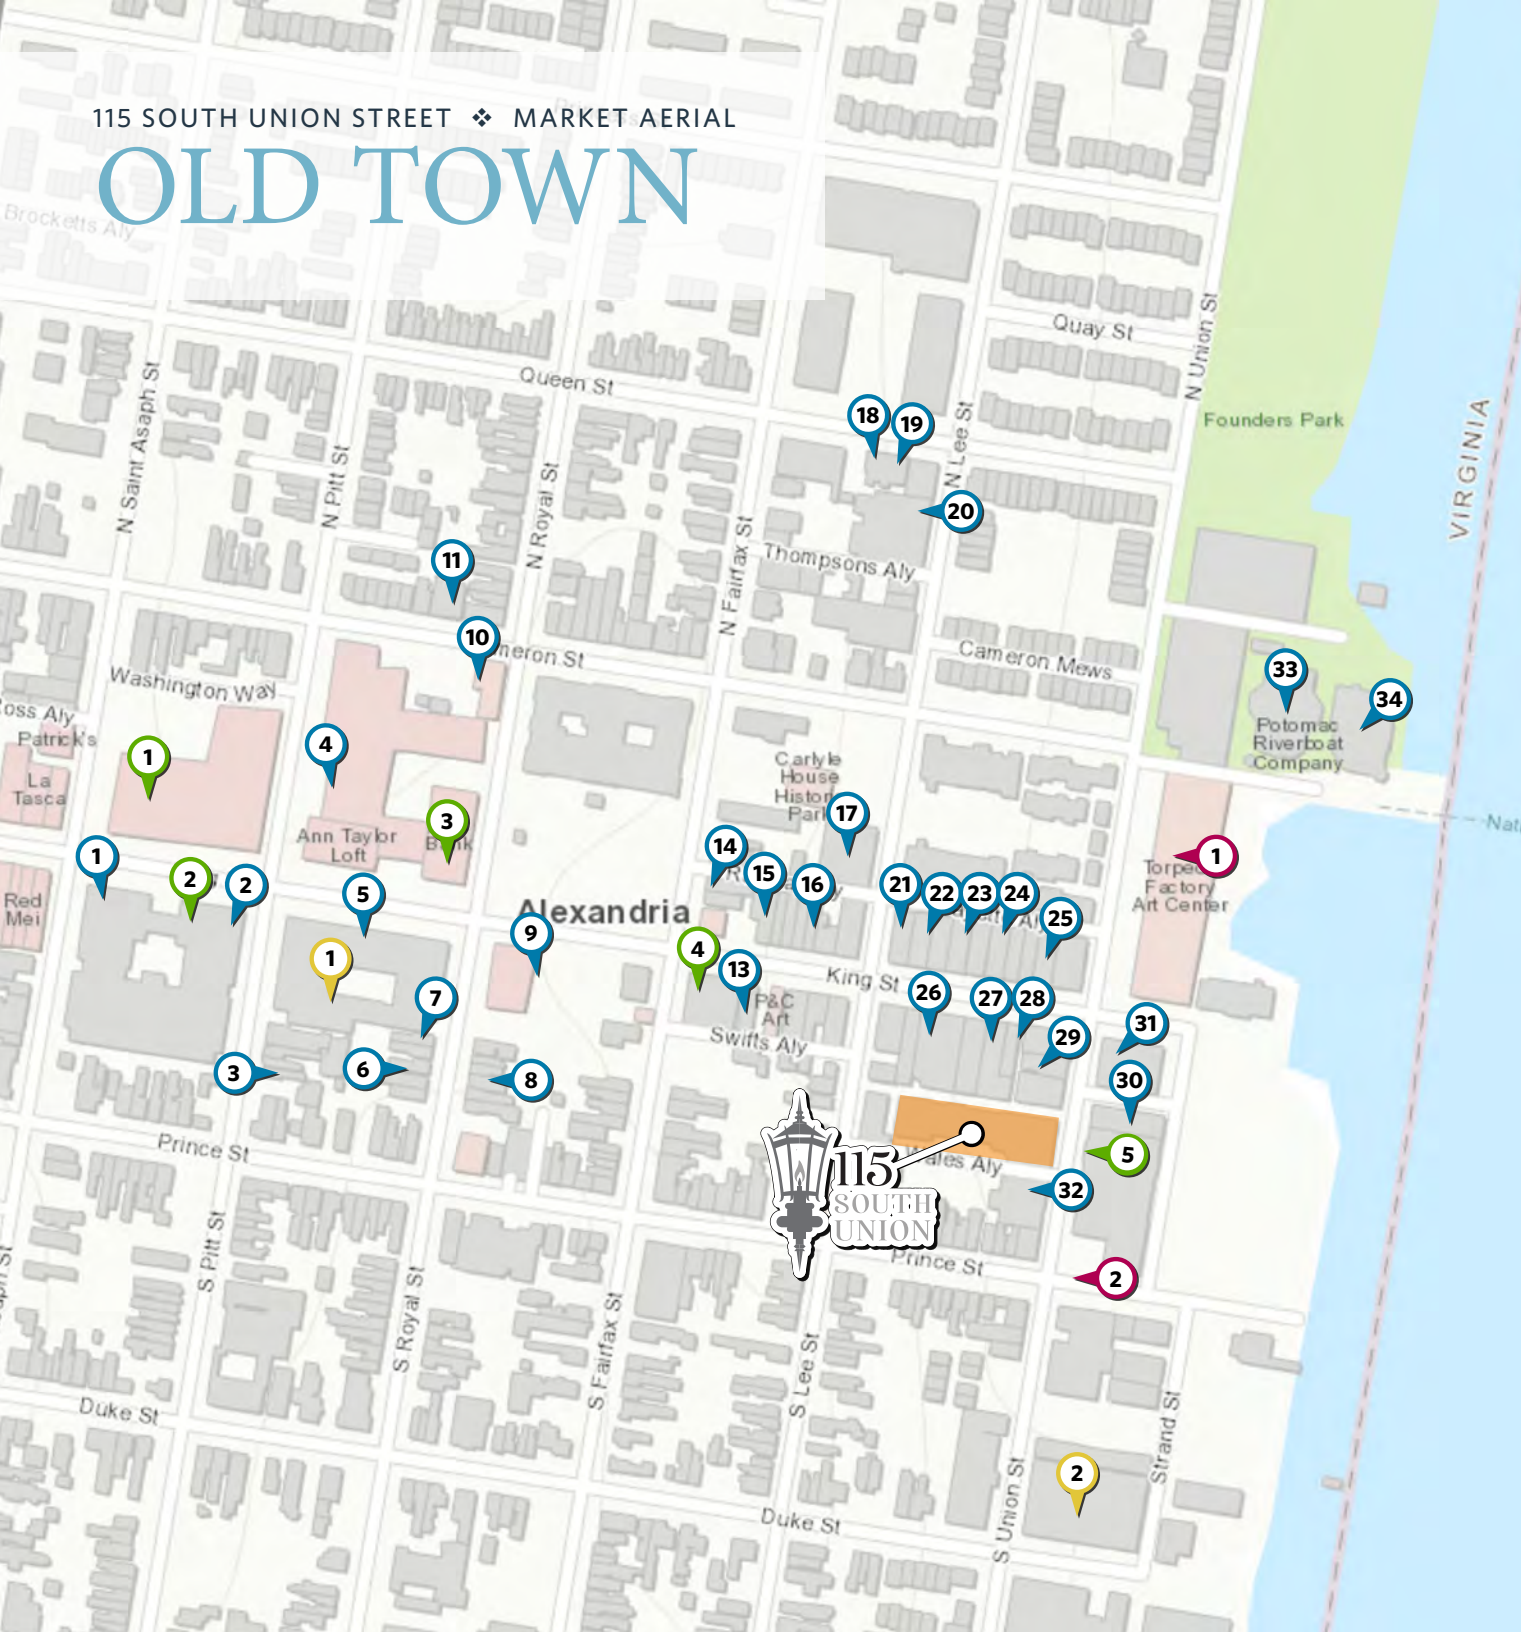

# PHOTOS

KING ST-OLD TOWN

OLD TOWN  
ALEXANDRIA

# 115 SOUTH UNION

115 SOUTH UNION STREET ❖ MARKET AERIAL

# OLD TOWN

## ◆ RESTAURANTS

1. Starbucks
2. la Madeleine French Bakery & Café
3. Restaurant Eve
4. Pat Troys Irish Pub
5. Jackson 20
6. Fontaine Caffé & Creperie
7. Petite Fontaine
8. Lavender Moon Cupcakery
9. Subway
10. Gadsby's Tavern
11. Caphe Banh Mi
12. Sang Jun Thai
13. The Warehouse
14. Dolci Gelati
15. Two Nineteen Restaurant
16. Sonoma Cellar
17. South Block
18. Momo Sushi & Cafe
19. Bilbo Baggins
20. Myron Mixon's Pitmaster Barbeque
21. IL Porto Ristorante
22. The Wharf
23. Landini Brothers
24. Buggy's Pizza Restaurant
25. Pop's Old Fashion Ice Cream
26. Pizzeria Paradiso
27. Daniel O'Connell's Irish Restaurant & Bar
28. The Creamery
29. Ben & Jerry's
30. Virtue Feed & Grain
31. Starbucks
32. Chadwicks
33. Blackwall Hitch
34. Chart House