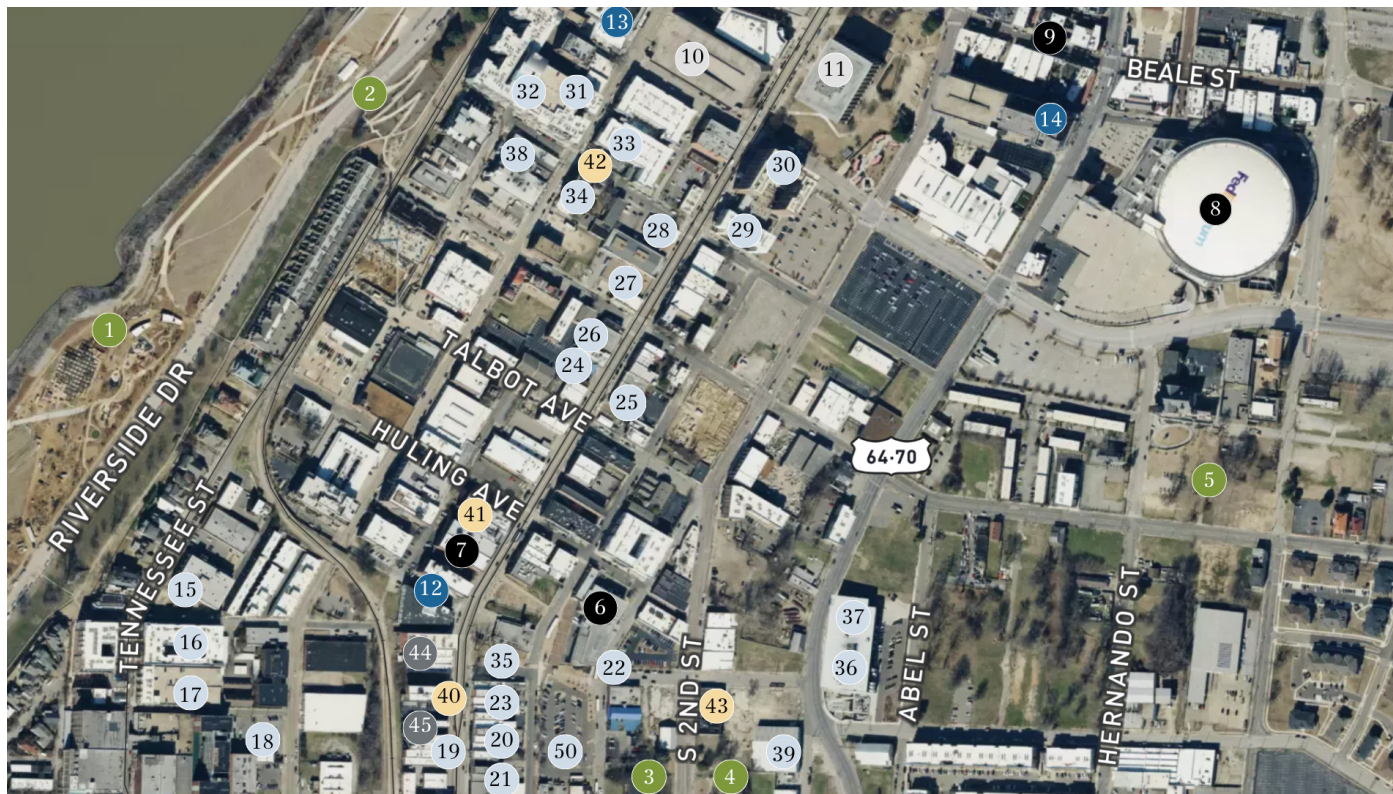

For Sale

Office/Condo

● PARKS

1. Tom Lee Park
2. Vance Park
3. Army Park
4. Navy Park
5. I AM A MAN Plaza

● ATTRACTIONS

6. National Civil Rights Museum
7. Blues Hall of Fame Museum
8. FedEx Forum
9. Beale Street Entertainment District

● GOVERNMENT BUILDINGS

10. Memphis Light Gas & Water
11. David F. Hansen Administration Building

● ACCOMODATIONS

12. ARRIVE Memphis
13. Caption by Hyatt
14. The Westin

● DINING

15. Poke Paradise
16. Fannie Lou's Gourmet Chicke
17. Kellie's Deli
18. The Blue Monkey
19. Ernestine & Hazel's
20. Little Italy
21. The Arcade
22. Central BBQ
23. South Main Sushi
24. Good Fortune Co.
25. Slider Inn
26. South of Beale
27. The Green Beetle
28. DaVinci's Restaurant & Lounge
29. The Lobbyist
30. Catherine & Mary's
31. Amelia Gene's
32. Pretty Taco
33. Barware
34. Gus's Fried Chicken
35. The Garden
36. Little Bettie
37. Wiseacre Brewing Co.
38. Old Dominic Distillery
39. Renee's Sandwich Shop

● COFFEE

40. Bluff City Coffee
41. Dr Bean's Coffee
42. Hive | Bagel & Deli
43. Butterific Bakery

● RECREATION

44. Birdie's
45. Downtown Yoga