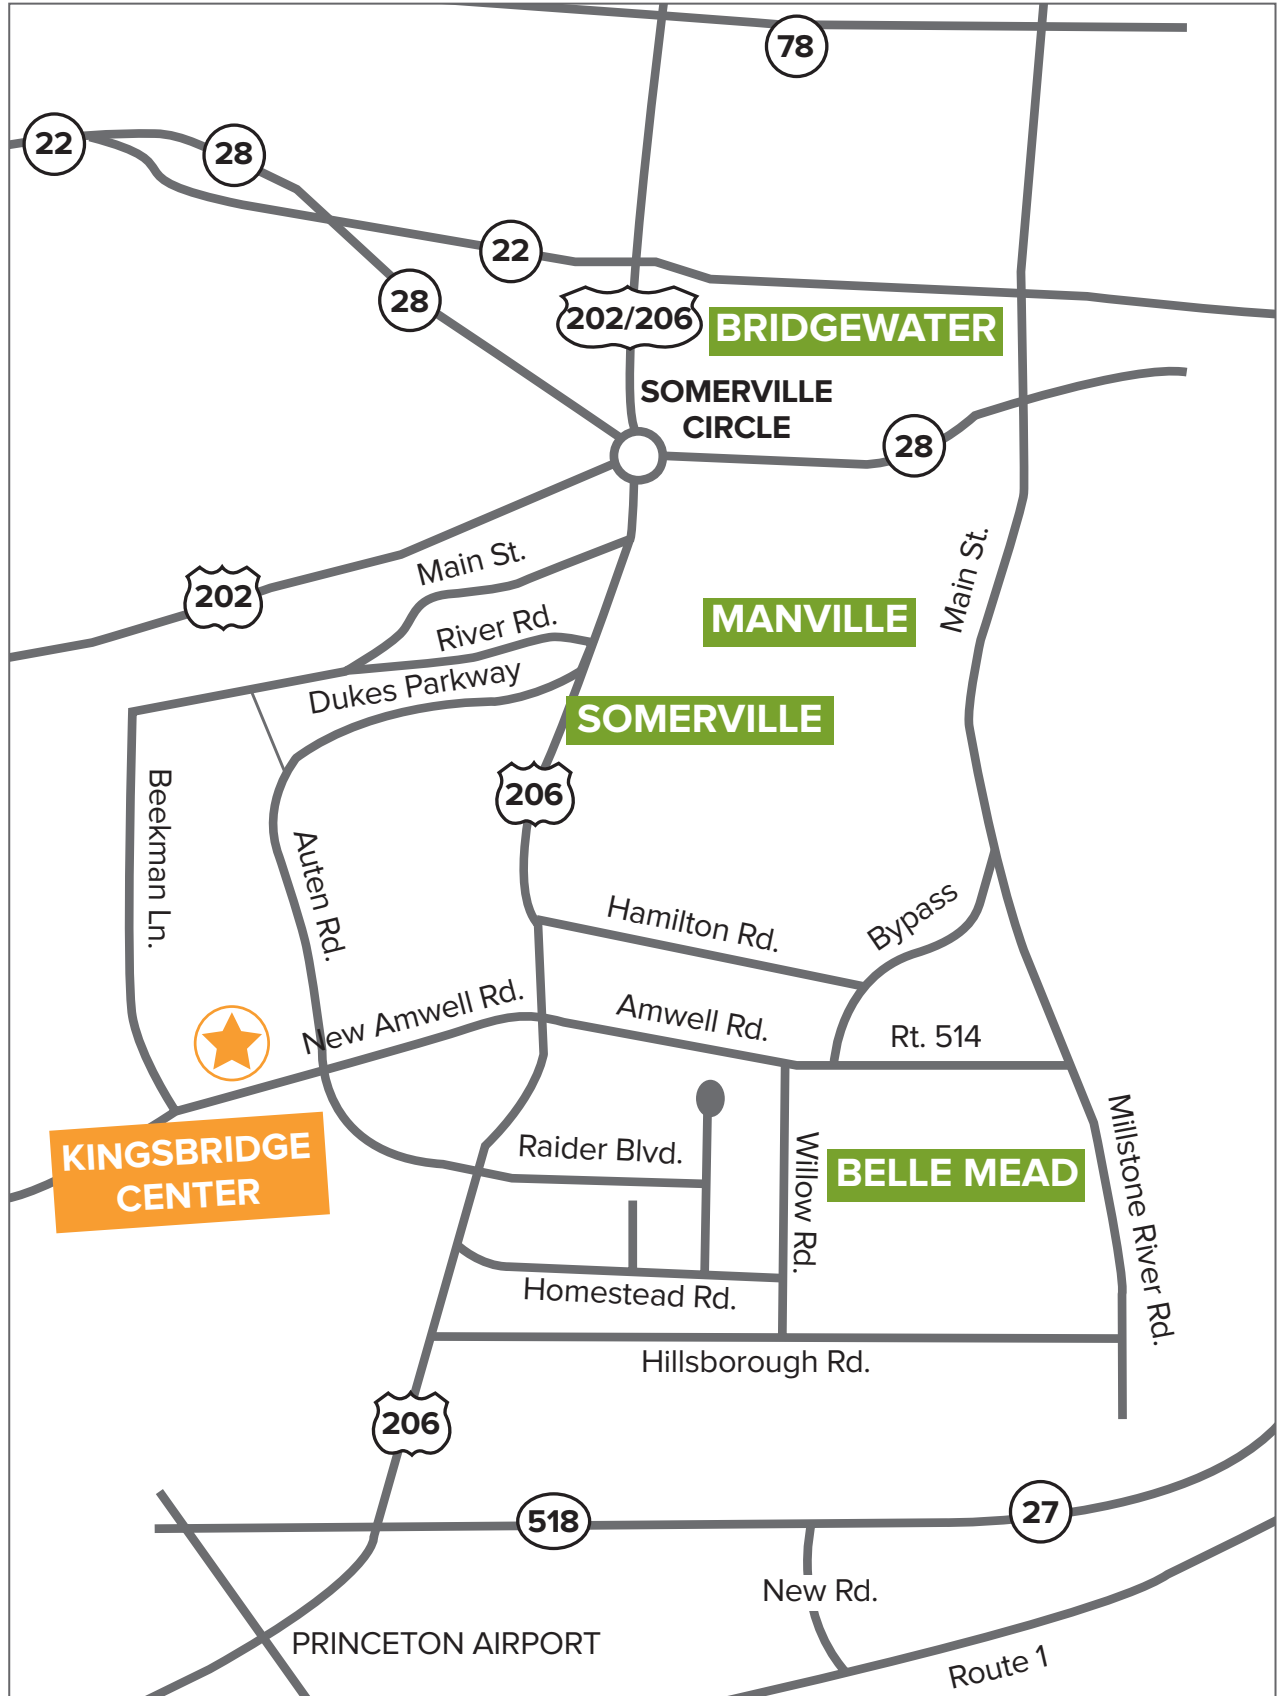

KINGSBRIDGE CENTER

378 South Branch Road | Hillsborough | Somerset County | New Jersey

The Kingsbridge Center offers 50,735 sf (+/-) of retail, medical and professional office space all in one convenient location. It is located just two miles east of Route 206 in the heart of Hillsborough Township's residential district, and across from the Township Municipal Complex.

KINGSBRIDGE CENTER

378 South Branch Road | Hillsborough | Somerset County | New Jersey

KINGSBRIDGE CENTER

378 South Branch Road | Hillsborough | Somerset County | New Jersey

KINGSBRIDGE CENTER

378 South Branch Road | Hillsborough | Somerset County | New Jersey

KINGSBRIDGE CENTER

378 South Branch Road | Hillsborough | Somerset County | New Jersey