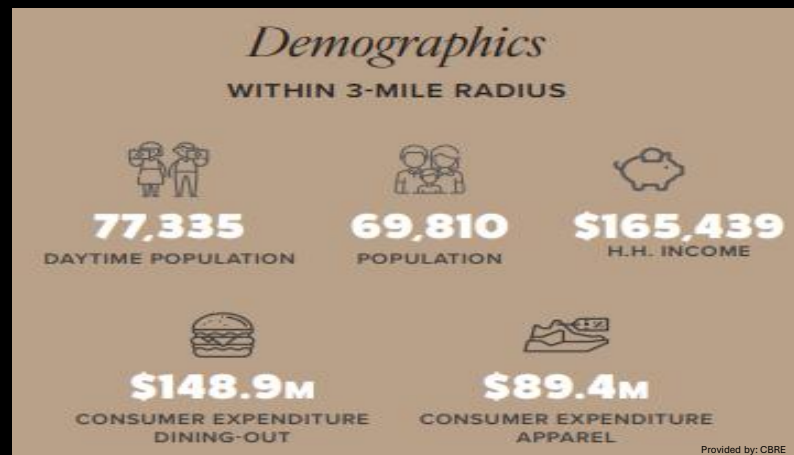

WELCOME TO DELRAY BEACH

Provided by: CBRE