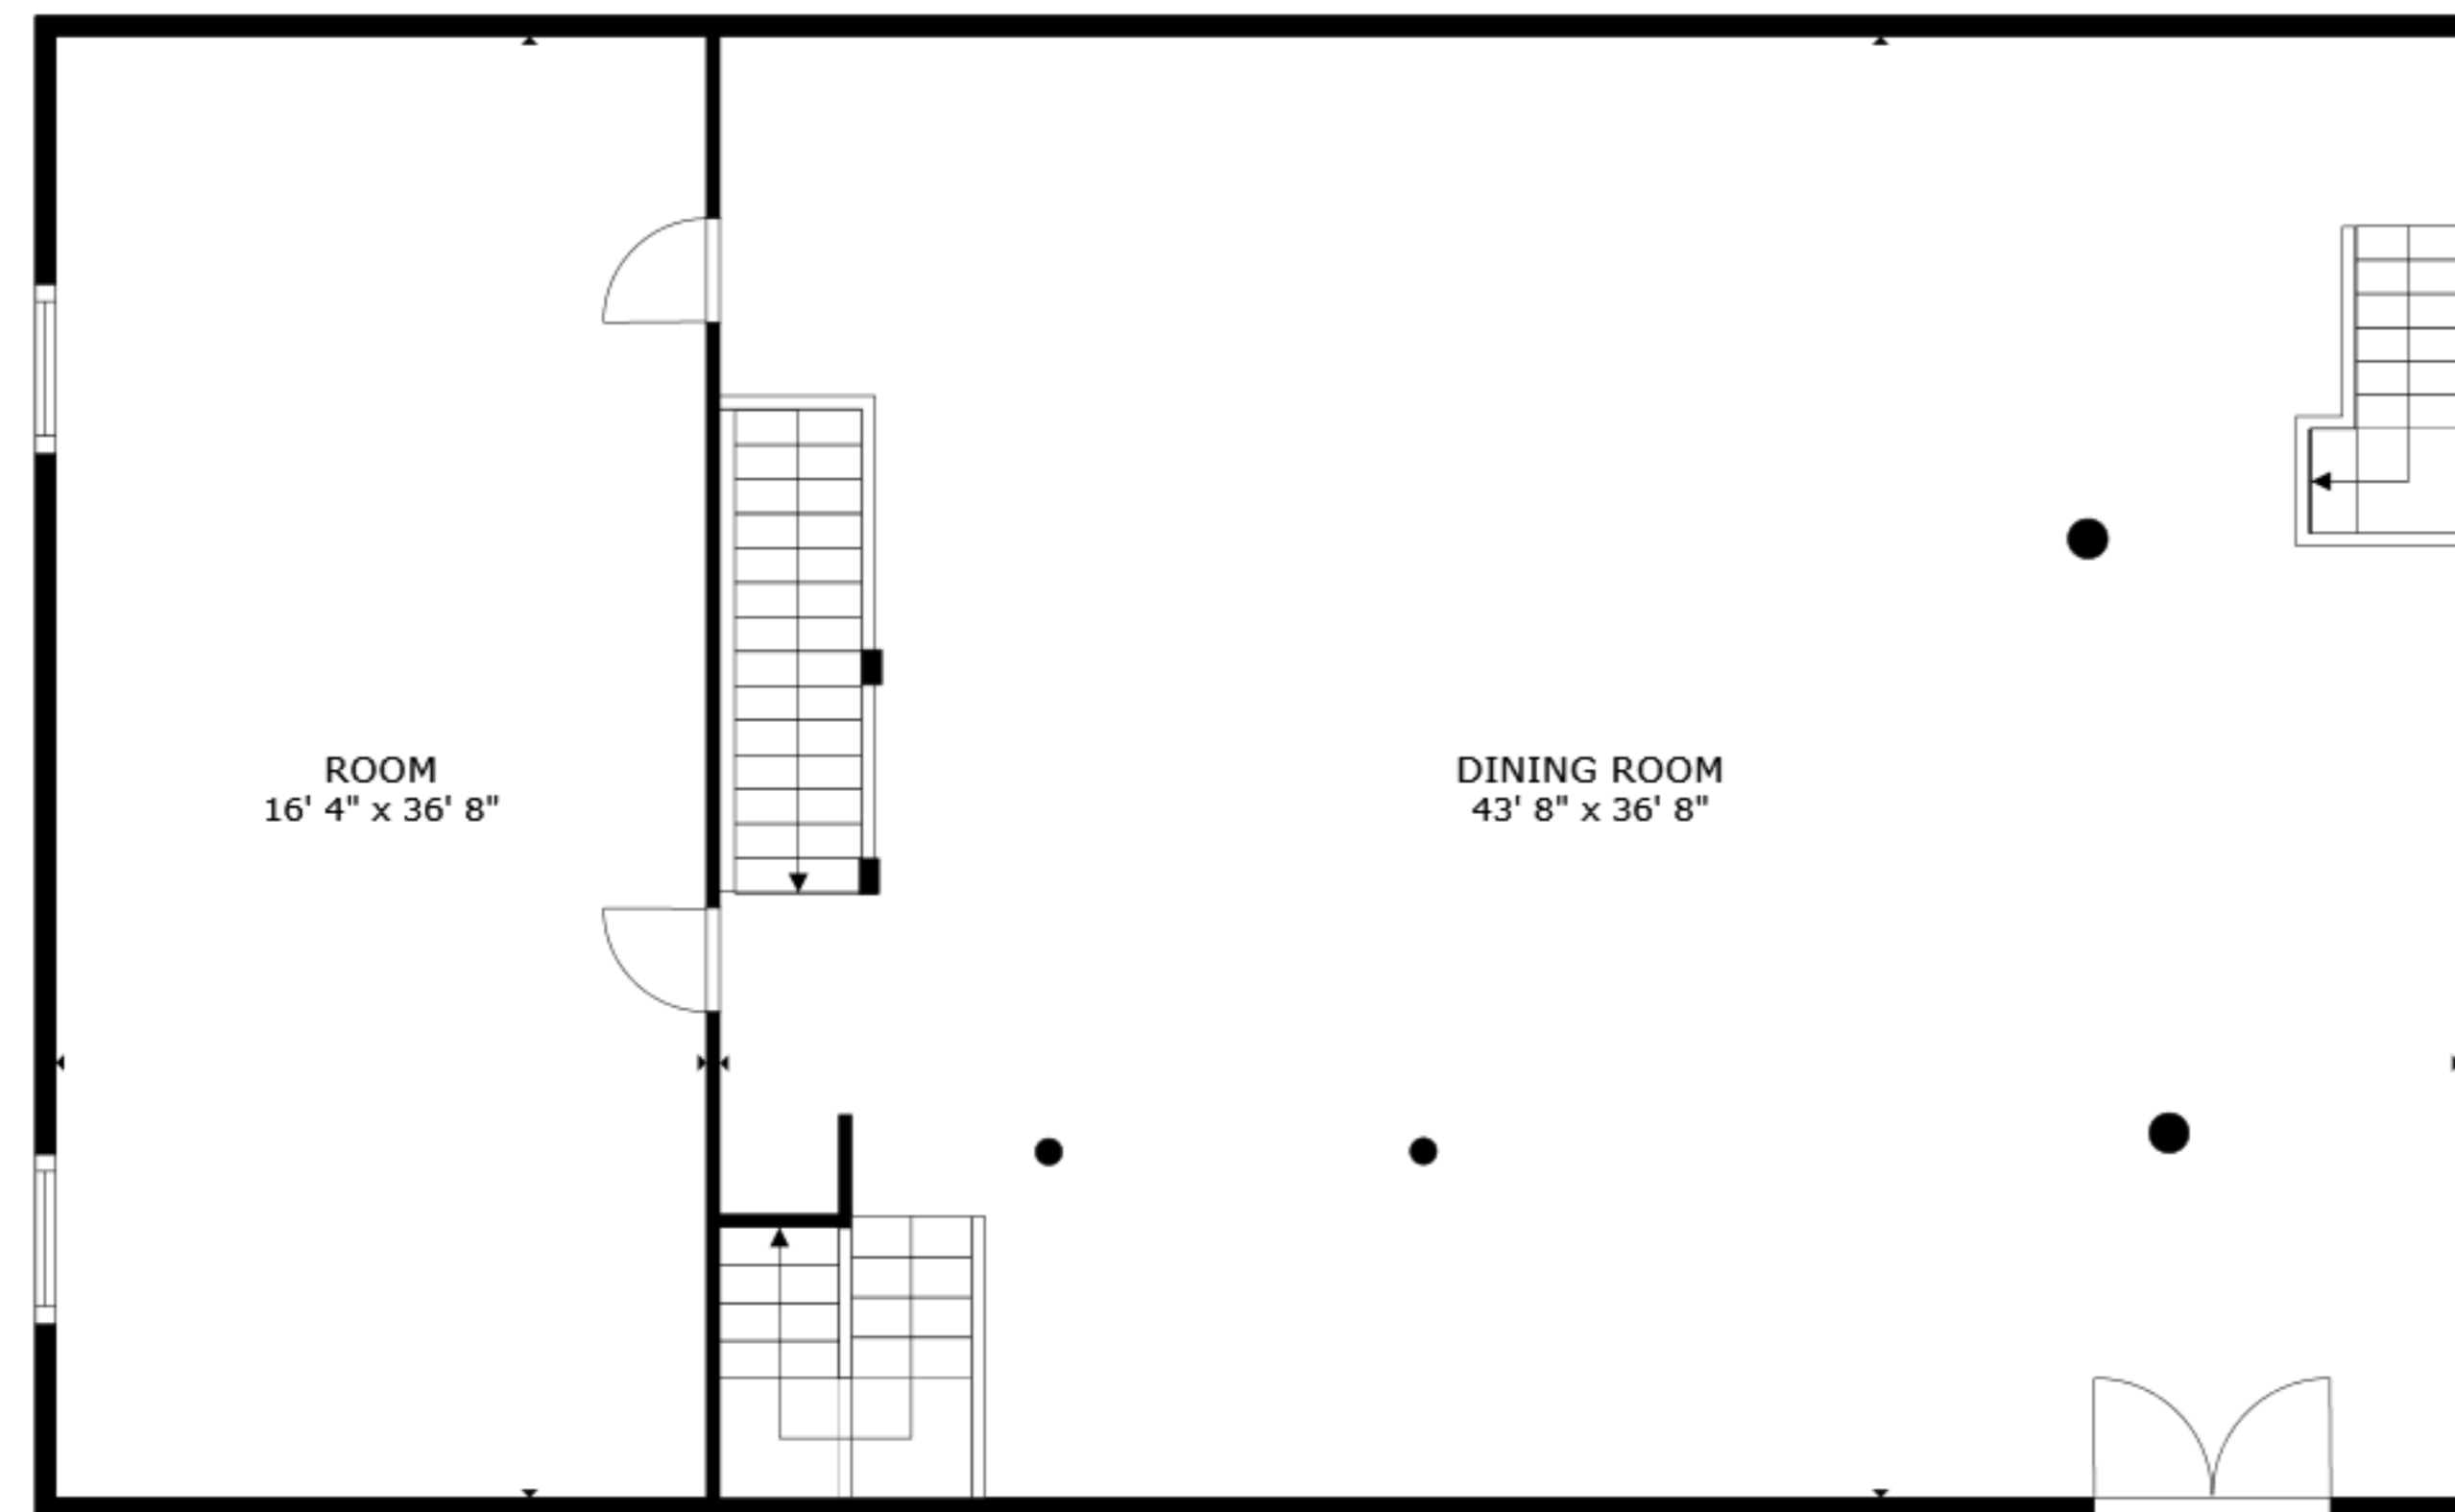

FLOOR 1

FLOOR 3

FLOOR 2

GROSS INTERNAL AREA  
 FLOOR 1 2,853 sq.ft. FLOOR 2 2,215 sq.ft. FLOOR 3 860 sq.ft.  
 EXCLUDED AREAS : PATIO 123 sq.ft.  
 TOTAL : 5,929 sq.ft.

SIZES AND DIMENSIONS ARE APPROXIMATE, ACTUAL MAY VARY.