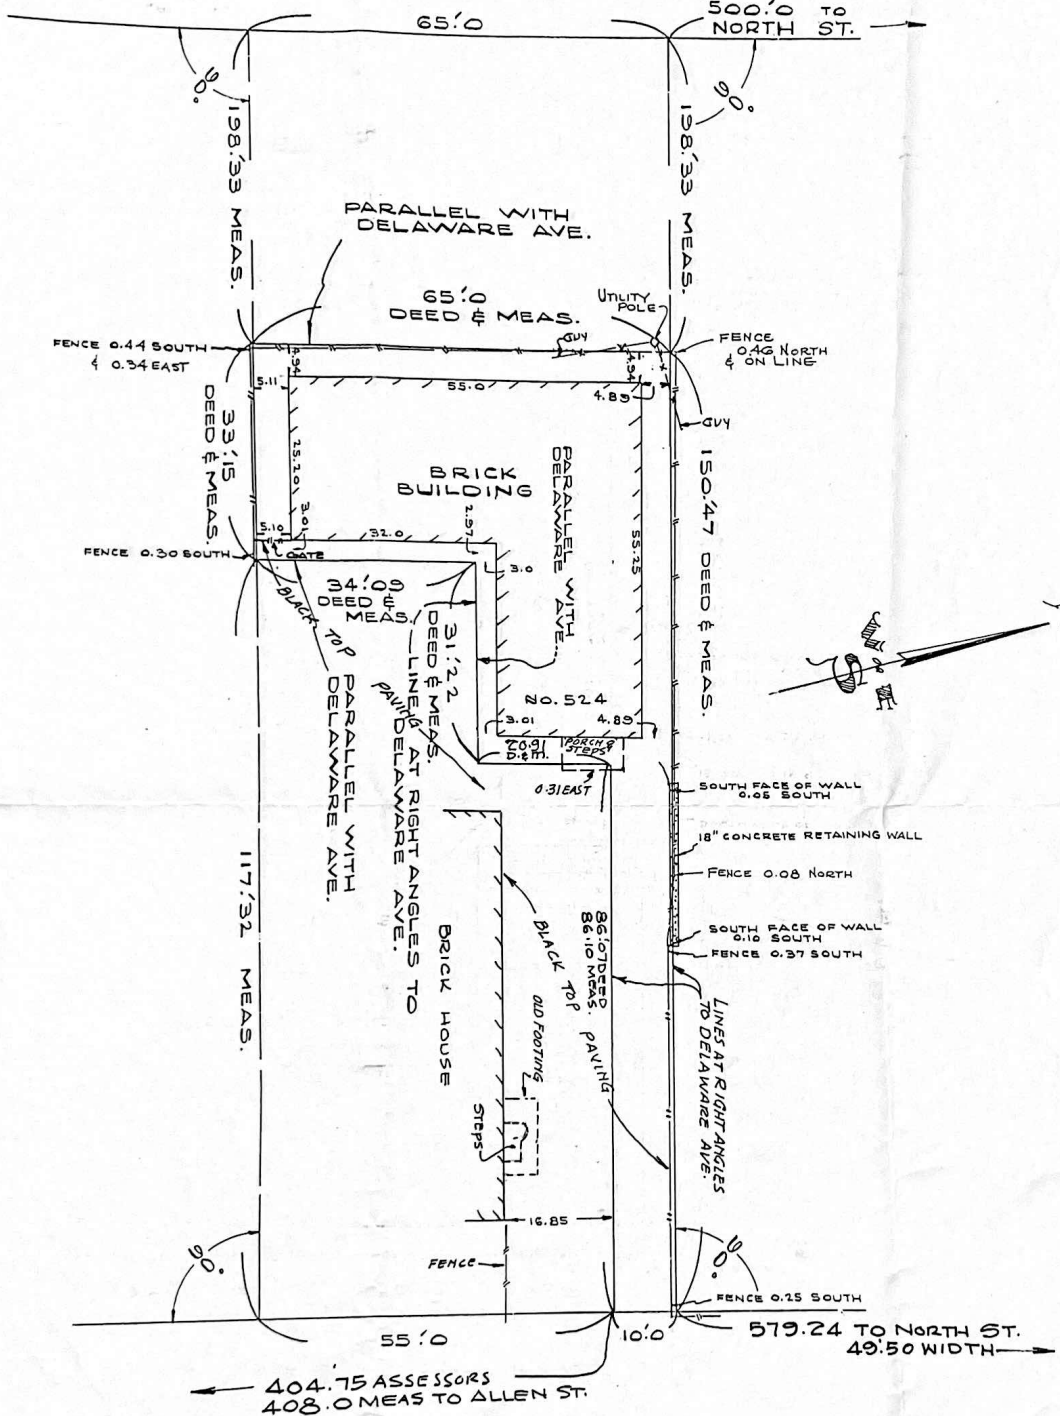

DELAWARE 99.0 WIDE AVE.

PART OF LOT 52
T. 11. R. 8
CITY OF BUFFALO
ERIE CO. NEW YORK

RAY L. SONNENBERGER
LAND SURVEYOR
N.Y.S. LIC. NO. 036193
BUFFALO, N.Y.

SCALE 1" = 20'
SHEET 14778
DATE JUNE 22, 1990
NO. 90-462-A