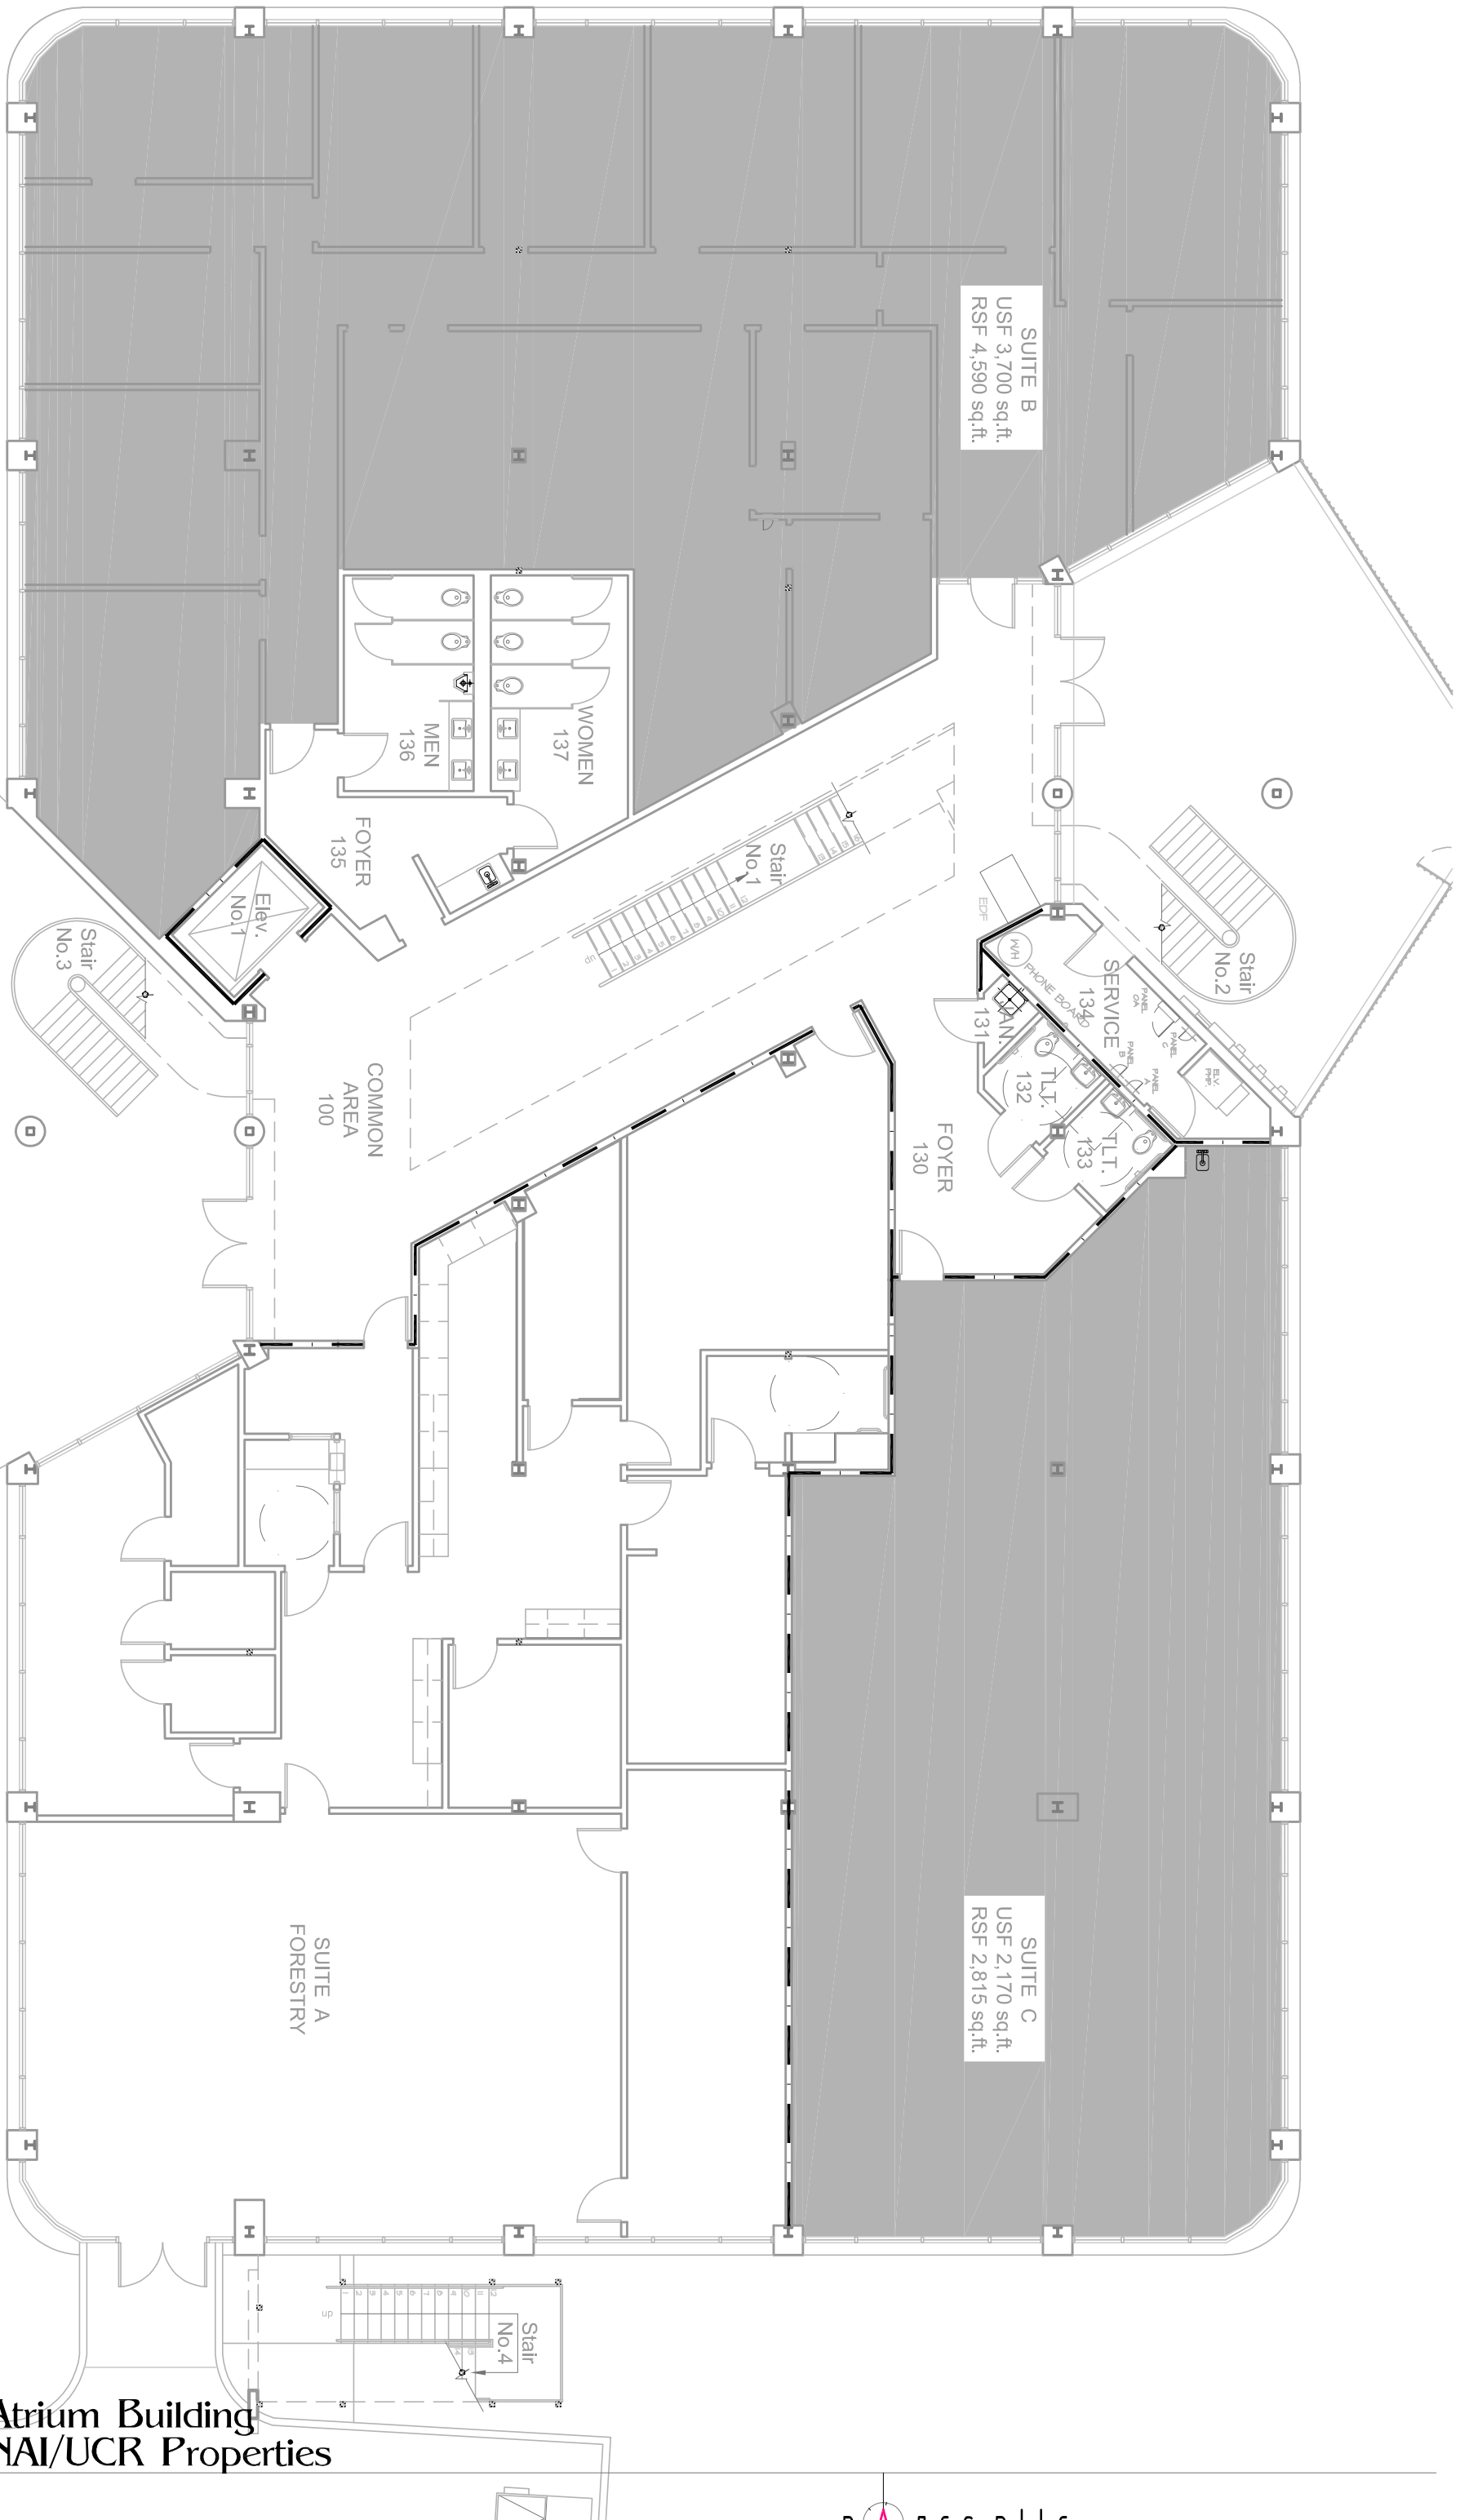

Floor Plan

n o r t h

Level 1

3/32"=1'0"

Atrium Building
NAI/UCR Properties

Atrium Building
6425 Lakeover
Jackson, Mississippi

Job No.: 012118
Date: August 4, 2018

peagler architectural services