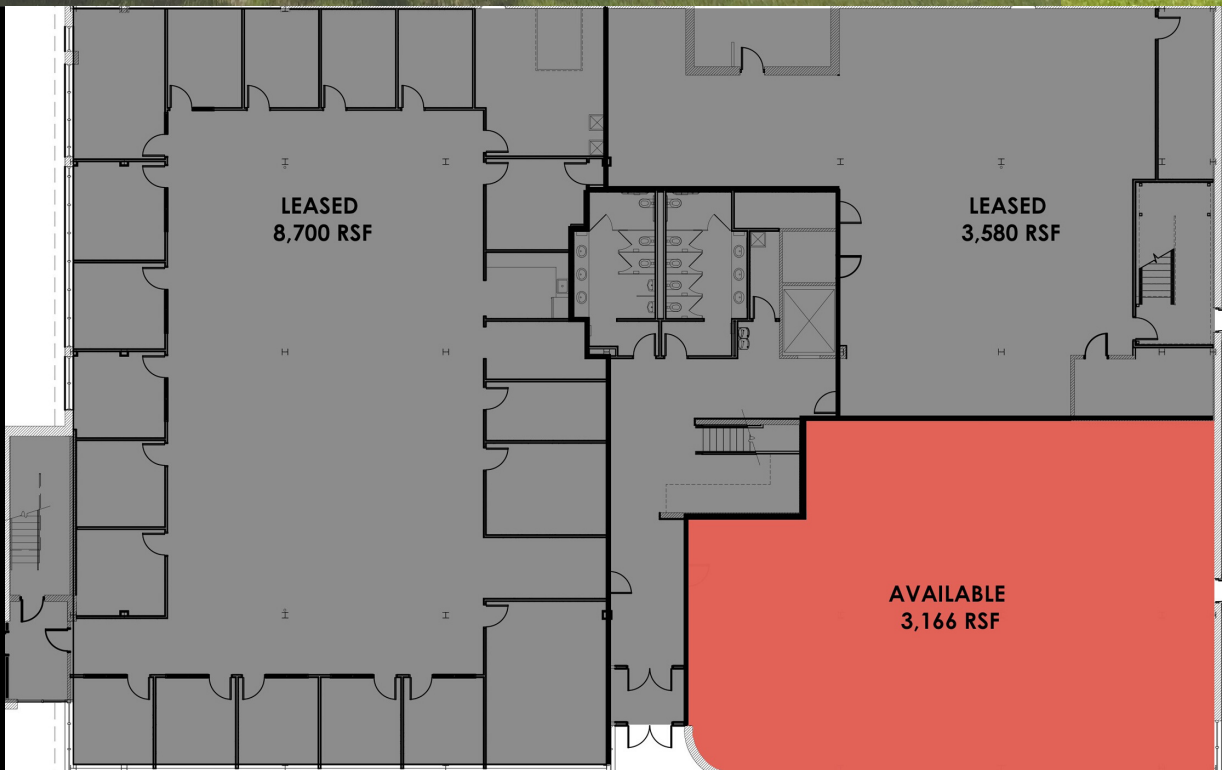

For Lease 3,166 RSF

Robinson Township

# Property Overview

- Building newly renovated: new elevator, new restrooms, new roof, new HVAC, fully painted exterior, and new landscaping
- Shell condition with the ability to Build-to-suit
- New Road Pavement- 2020
- Ceiling height 12' 9" on 1st floor with option for exposed ceiling layout
- Zoned C4 - Planned Office Limited Industrial