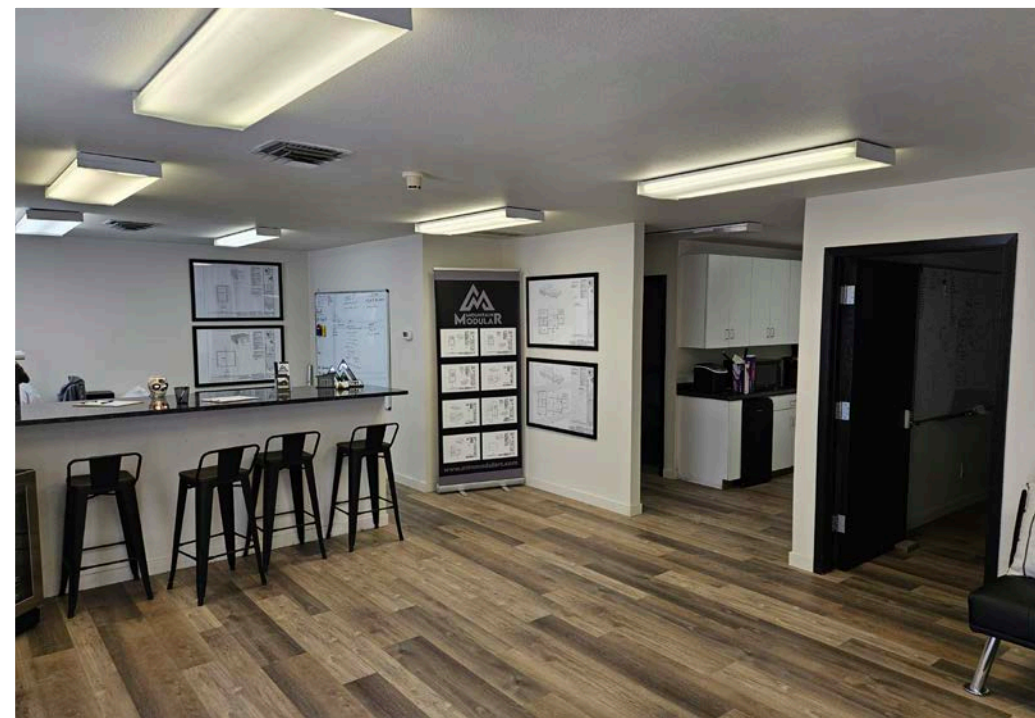

UPDATED: 2.4.2026

THIS PROPERTY IS EXCLUSIVELY MARKETED BY TOK BOISE LLC DBA TOK COMMERCIAL
This information was obtained from sources believed reliable but cannot be guaranteed. Any opinions or estimates are used for example only.