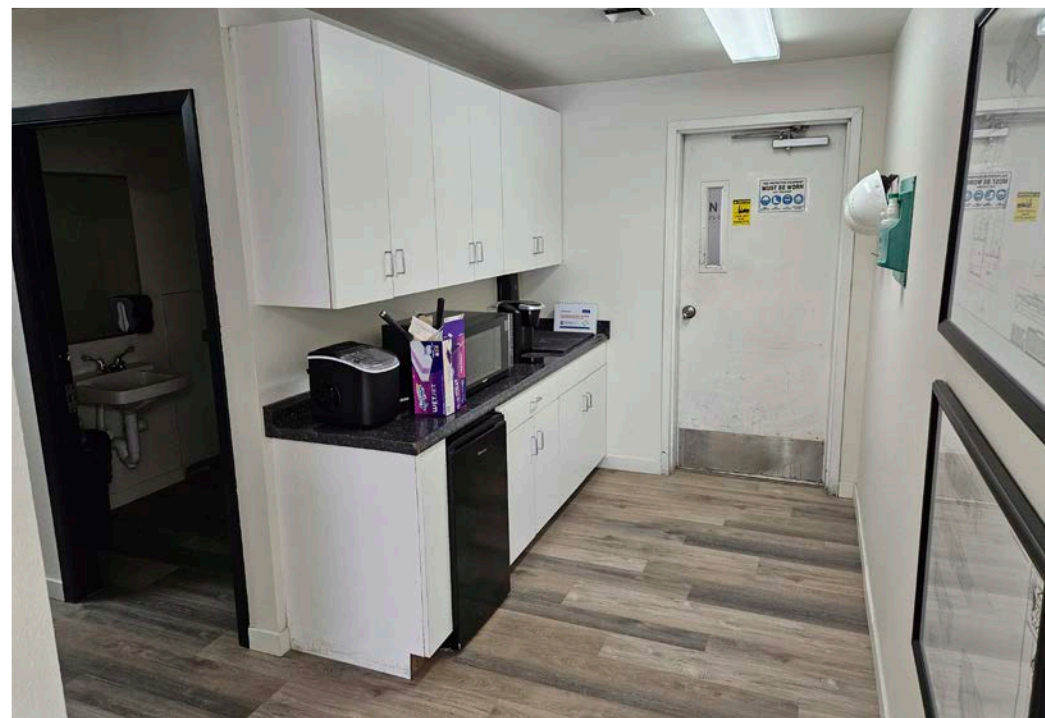

UPDATED: 2.4.2026

THIS PROPERTY IS EXCLUSIVELY MARKETED BY TOK BOISE LLC DBA TOK COMMERCIAL
This information was obtained from sources believed reliable but cannot be guaranteed. Any opinions or estimates are used for example only.