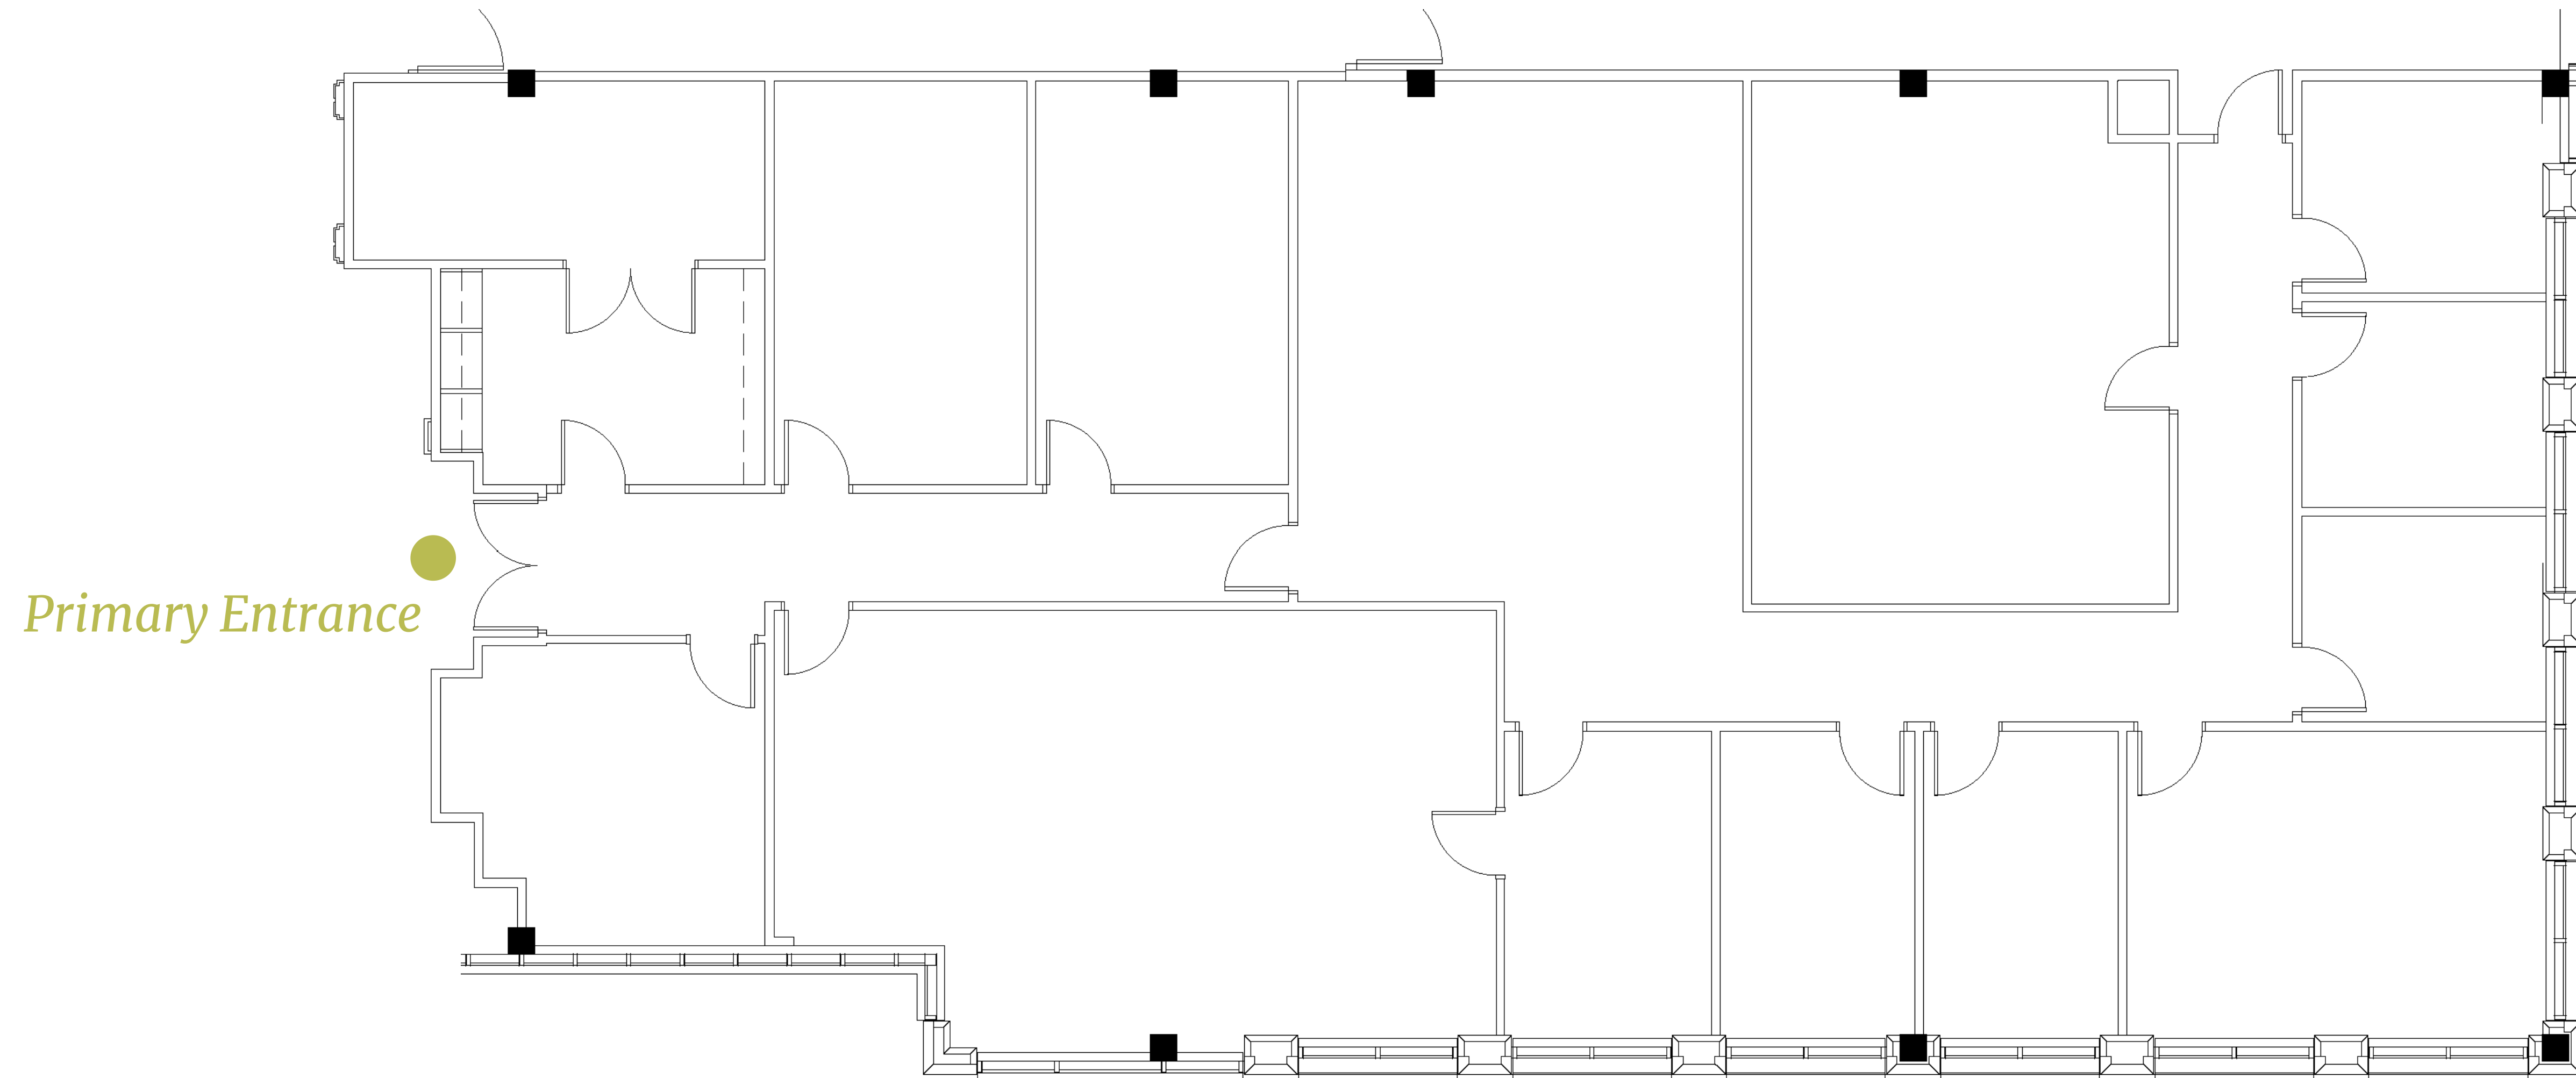

12000
FINDLEY ROAD

SUITE 175
5,149 RSF

JOSH BAINE
josh@simpsonorg.com
404.872.3404

CLAYTON GUNTER
clayton@simpsonorg.com
404.543.3990

JIM BENNETT
jim@simpsonorg.com
404.372.6919

THE SIMPSON ORGANIZATION