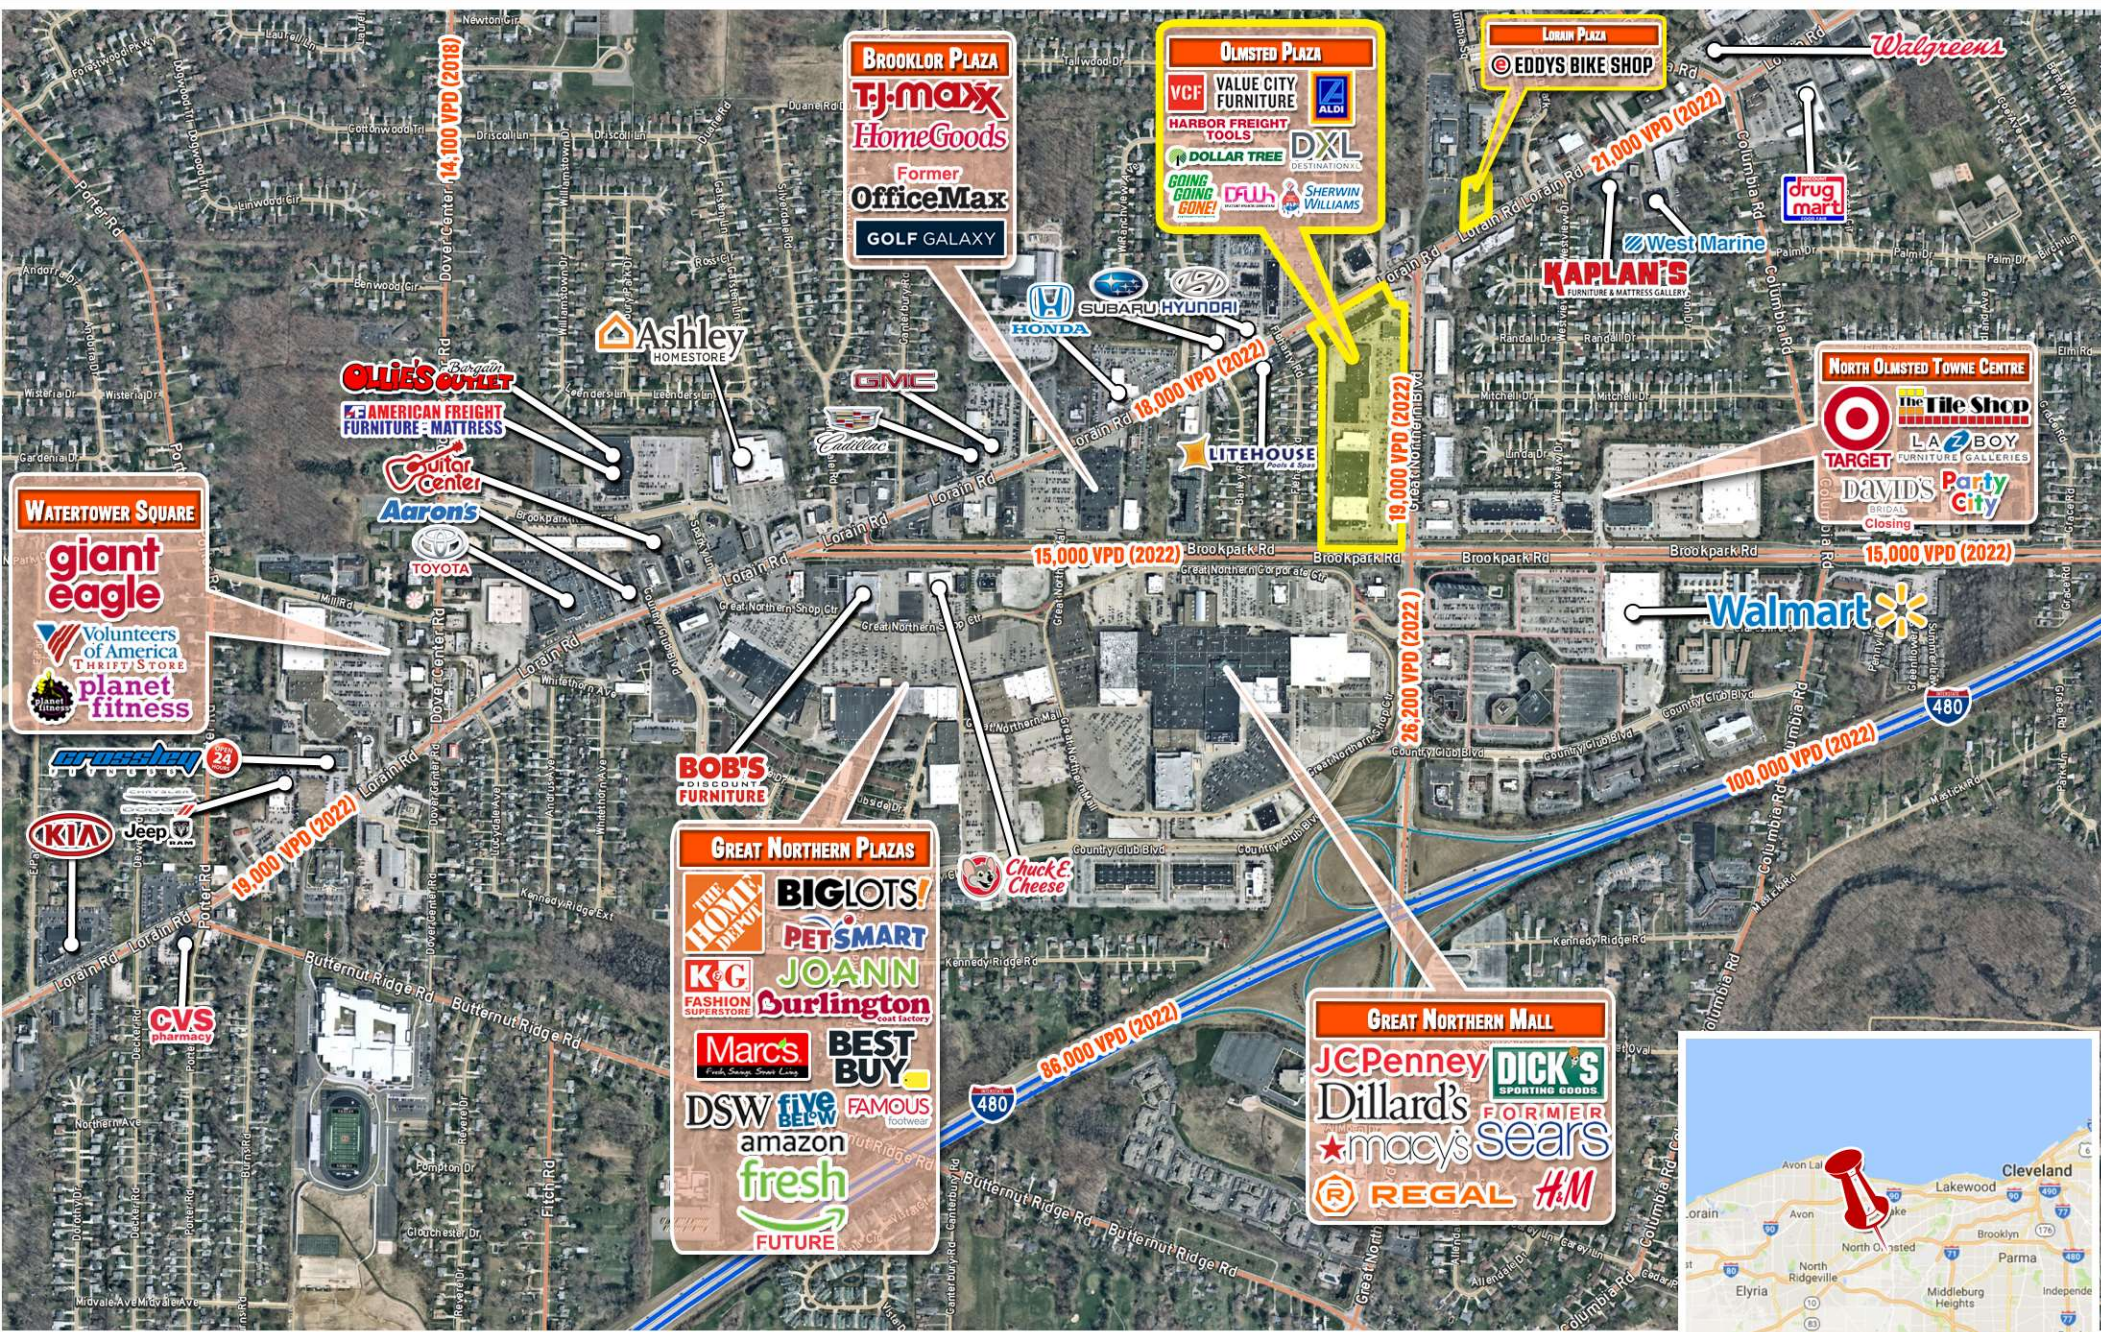

OLMSTED PLAZA | MARKET AERIAL

4650 Great Northern Blvd, North Olmsted, OH 44070

TERRA NATIONAL
REAL ESTATE GROUP
www.terrannational.com