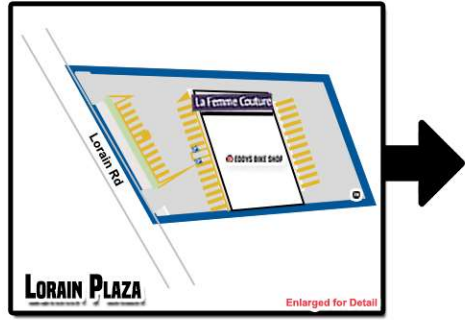

OLMSTED PLAZA

4650 Great Northern Blvd, North Olmsted, OH 44070

MORE INFO

ROB SOLGANIK
rob@terrannational.com
216-378-1220 xT04

Terra National Real Estate Group
29225 Chagrin Blvd, Suite 360
Pepper Pike, OH 44122

PROUD PARTNER
XTEAM
RETAIL ADVISORS