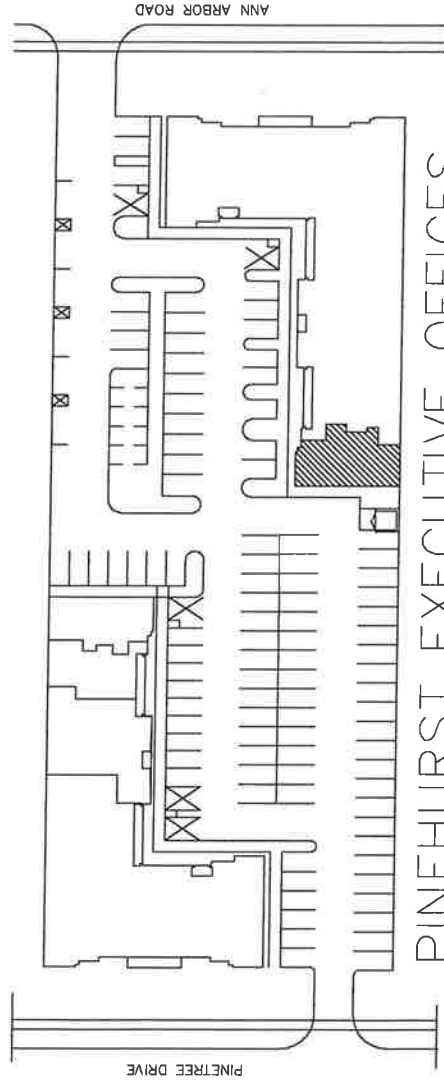

EXHIBIT "A-2"

PINEHURST EXECUTIVE OFFICES

44670 ANN ARBOR ROAD
 PLYMOUTH, MICHIGAN
 AVAILABLE FOR LEASE
 SUITE #100
 1,160 SQ.FT.

01-16-06-38/592

Beachum & Proser

MANAGEMENT CORPORATION

CALL:
 BILL BEACHUM
 248-647-7500