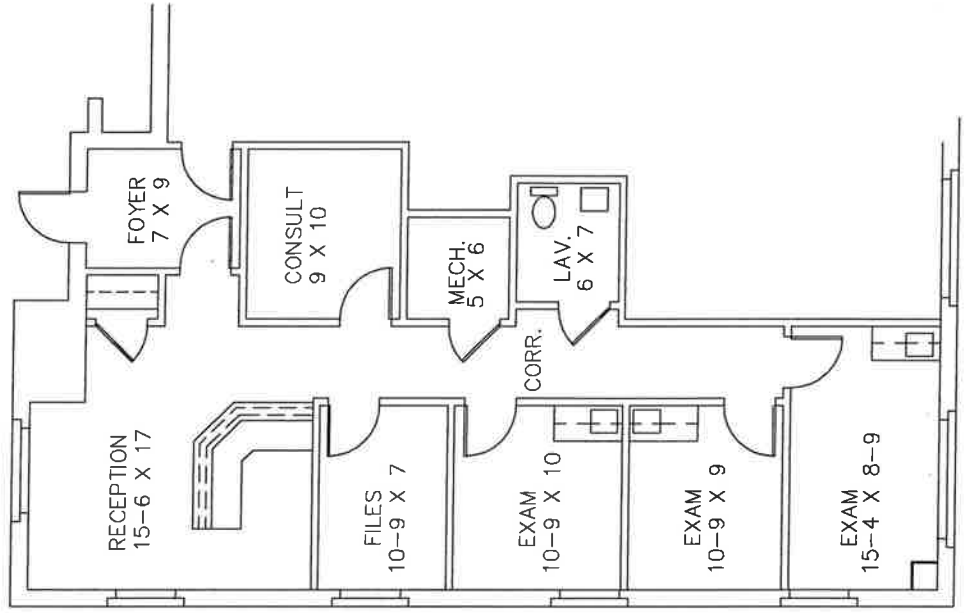

EXHIBIT "A-2"

PINEHURST EXECUTIVE OFFICES

44670 ANN ARBOR ROAD
 PLYMOUTH, MICHIGAN
 AVAILABLE FOR LEASE
 SUITE #100
 1,160 SQ.FT.

01-16-06-38/592

Beachum & Proser

MANAGEMENT CORPORATION

CALL:
 BILL BEACHUM
 248-647-7500