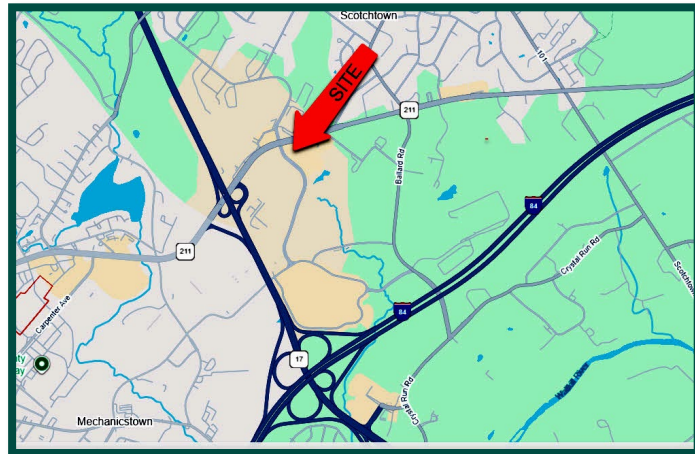

# Plaza at Crystal Run

400-600 N Galleria Drive  
Middletown, NY 10941

**New Offering, smaller retail spaces**

**2,000 up to 9,000 sf**

High Profile Retail Space is located at the entrance drive to the Galleria at Crystal Run Mall, Metro North Train Station

Over 300 feet of frontage on Route 211 E.

Retailers in the area include Sams, Hannaford, Starbucks, Mens Wearhouse, Buffalo Wild Wings, Petco, Olive Garden and Adams Fair Acre Farms.

HOULIHAN LAWRENCE  
COMMERCIAL

# Plaza at Crystal Run

- Retail shopping center located in Orange County, one of the fastest growing counties in the state, on Rt. 211E in regional Middletown, NY with easy access to I-84 and NYS Rt. 17
- Signalized Intersection
- Parking for over 300 cars
- Average Daily Traffic: 24,754
- The Plaza is also conveniently located adjacent to the Middletown Metro-North Railway Station serving approximately 500 customers daily, and the Galleria Mall