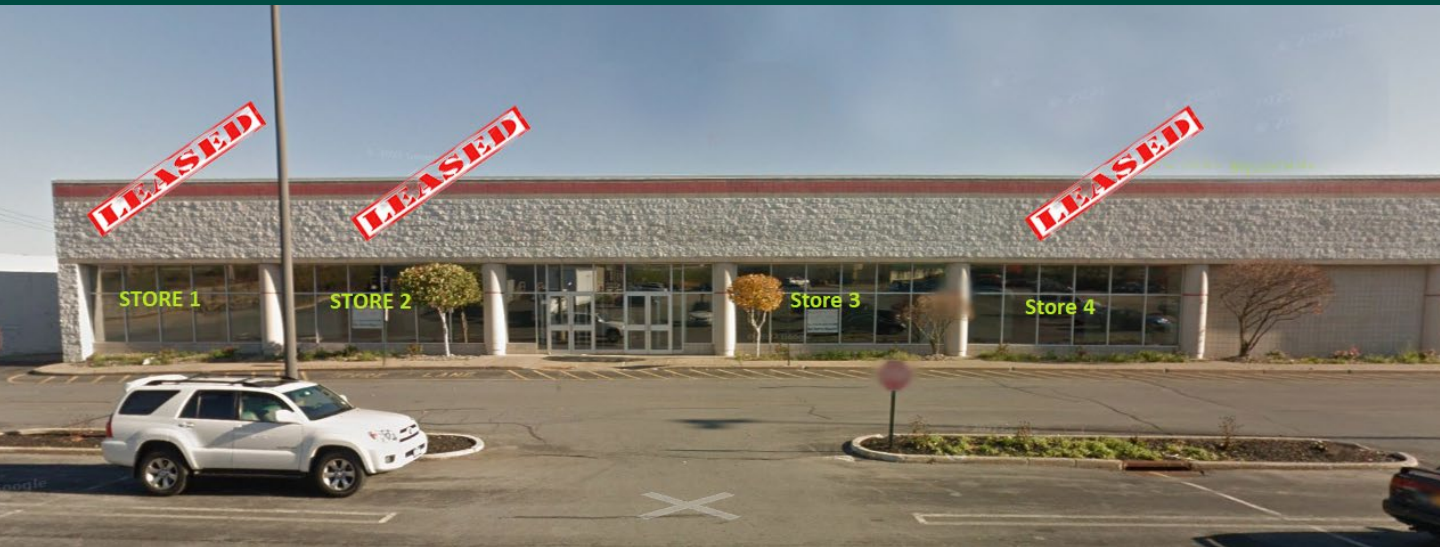

# Plaza at Crystal Run

400-600 N Galleria Drive  
Middletown, NY 10941

**New Offering, smaller retail spaces**

**2,000 up to 9,000 sf**

High Profile Retail Space is located at the entrance drive to the Galleria at Crystal Run Mall, Metro North Train Station

Over 300 feet of frontage on Route 211 E.

Retailers in the area include Sams, Hannaford, Starbucks, Mens Wearhouse, Buffalo Wild Wings, Petco, Olive Garden and Adams Fair Acre Farms.

HOULIHAN LAWRENCE  
COMMERCIAL

# Plaza at Crystal Run

- Retail shopping center located in Orange County, one of the fastest growing counties in the state, on Rt. 211E in regional Middletown, NY with easy access to I-84 and NYS Rt. 17
- Signalized Intersection
- Parking for over 300 cars
- Average Daily Traffic: 24,754
- The Plaza is also conveniently located adjacent to the Middletown Metro-North Railway Station serving approximately 500 customers daily, and the Galleria Mall