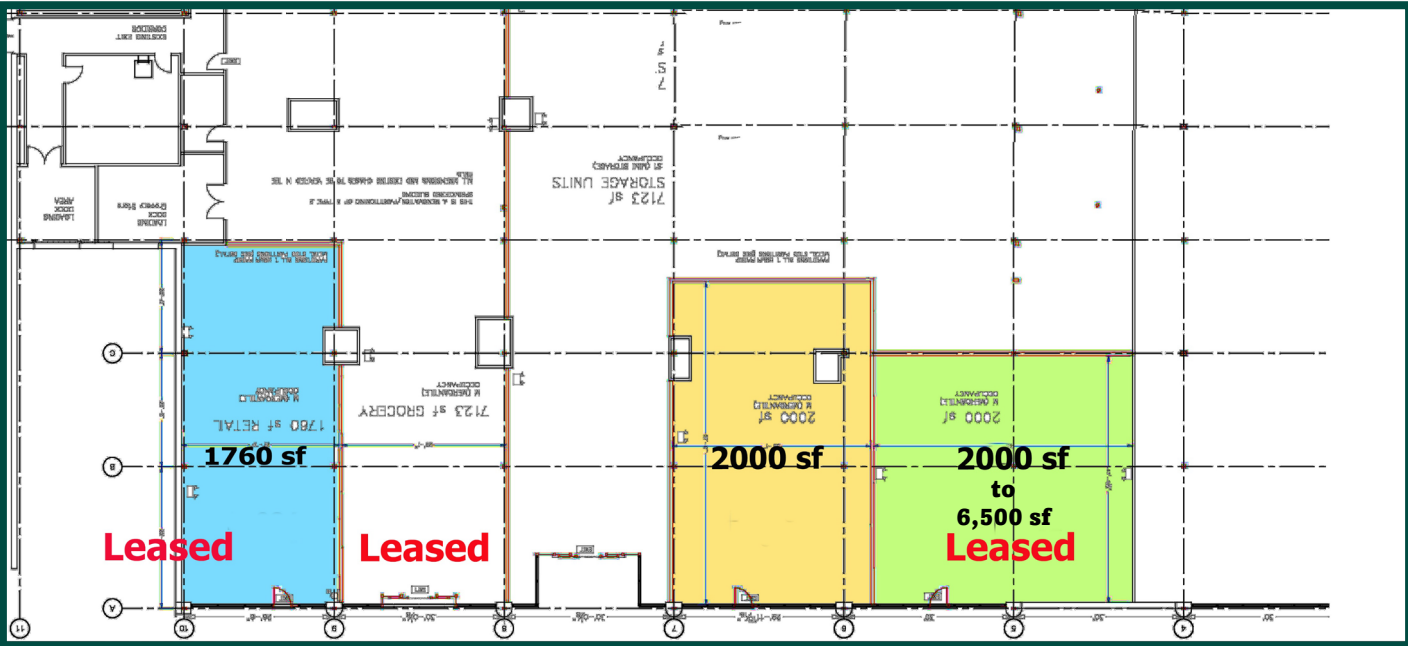

Plaza at Crystal Run

All Information is from sources deemed reliable and is submitted subject to errors, omission, change of price, terms, prior sales and withdrawal.