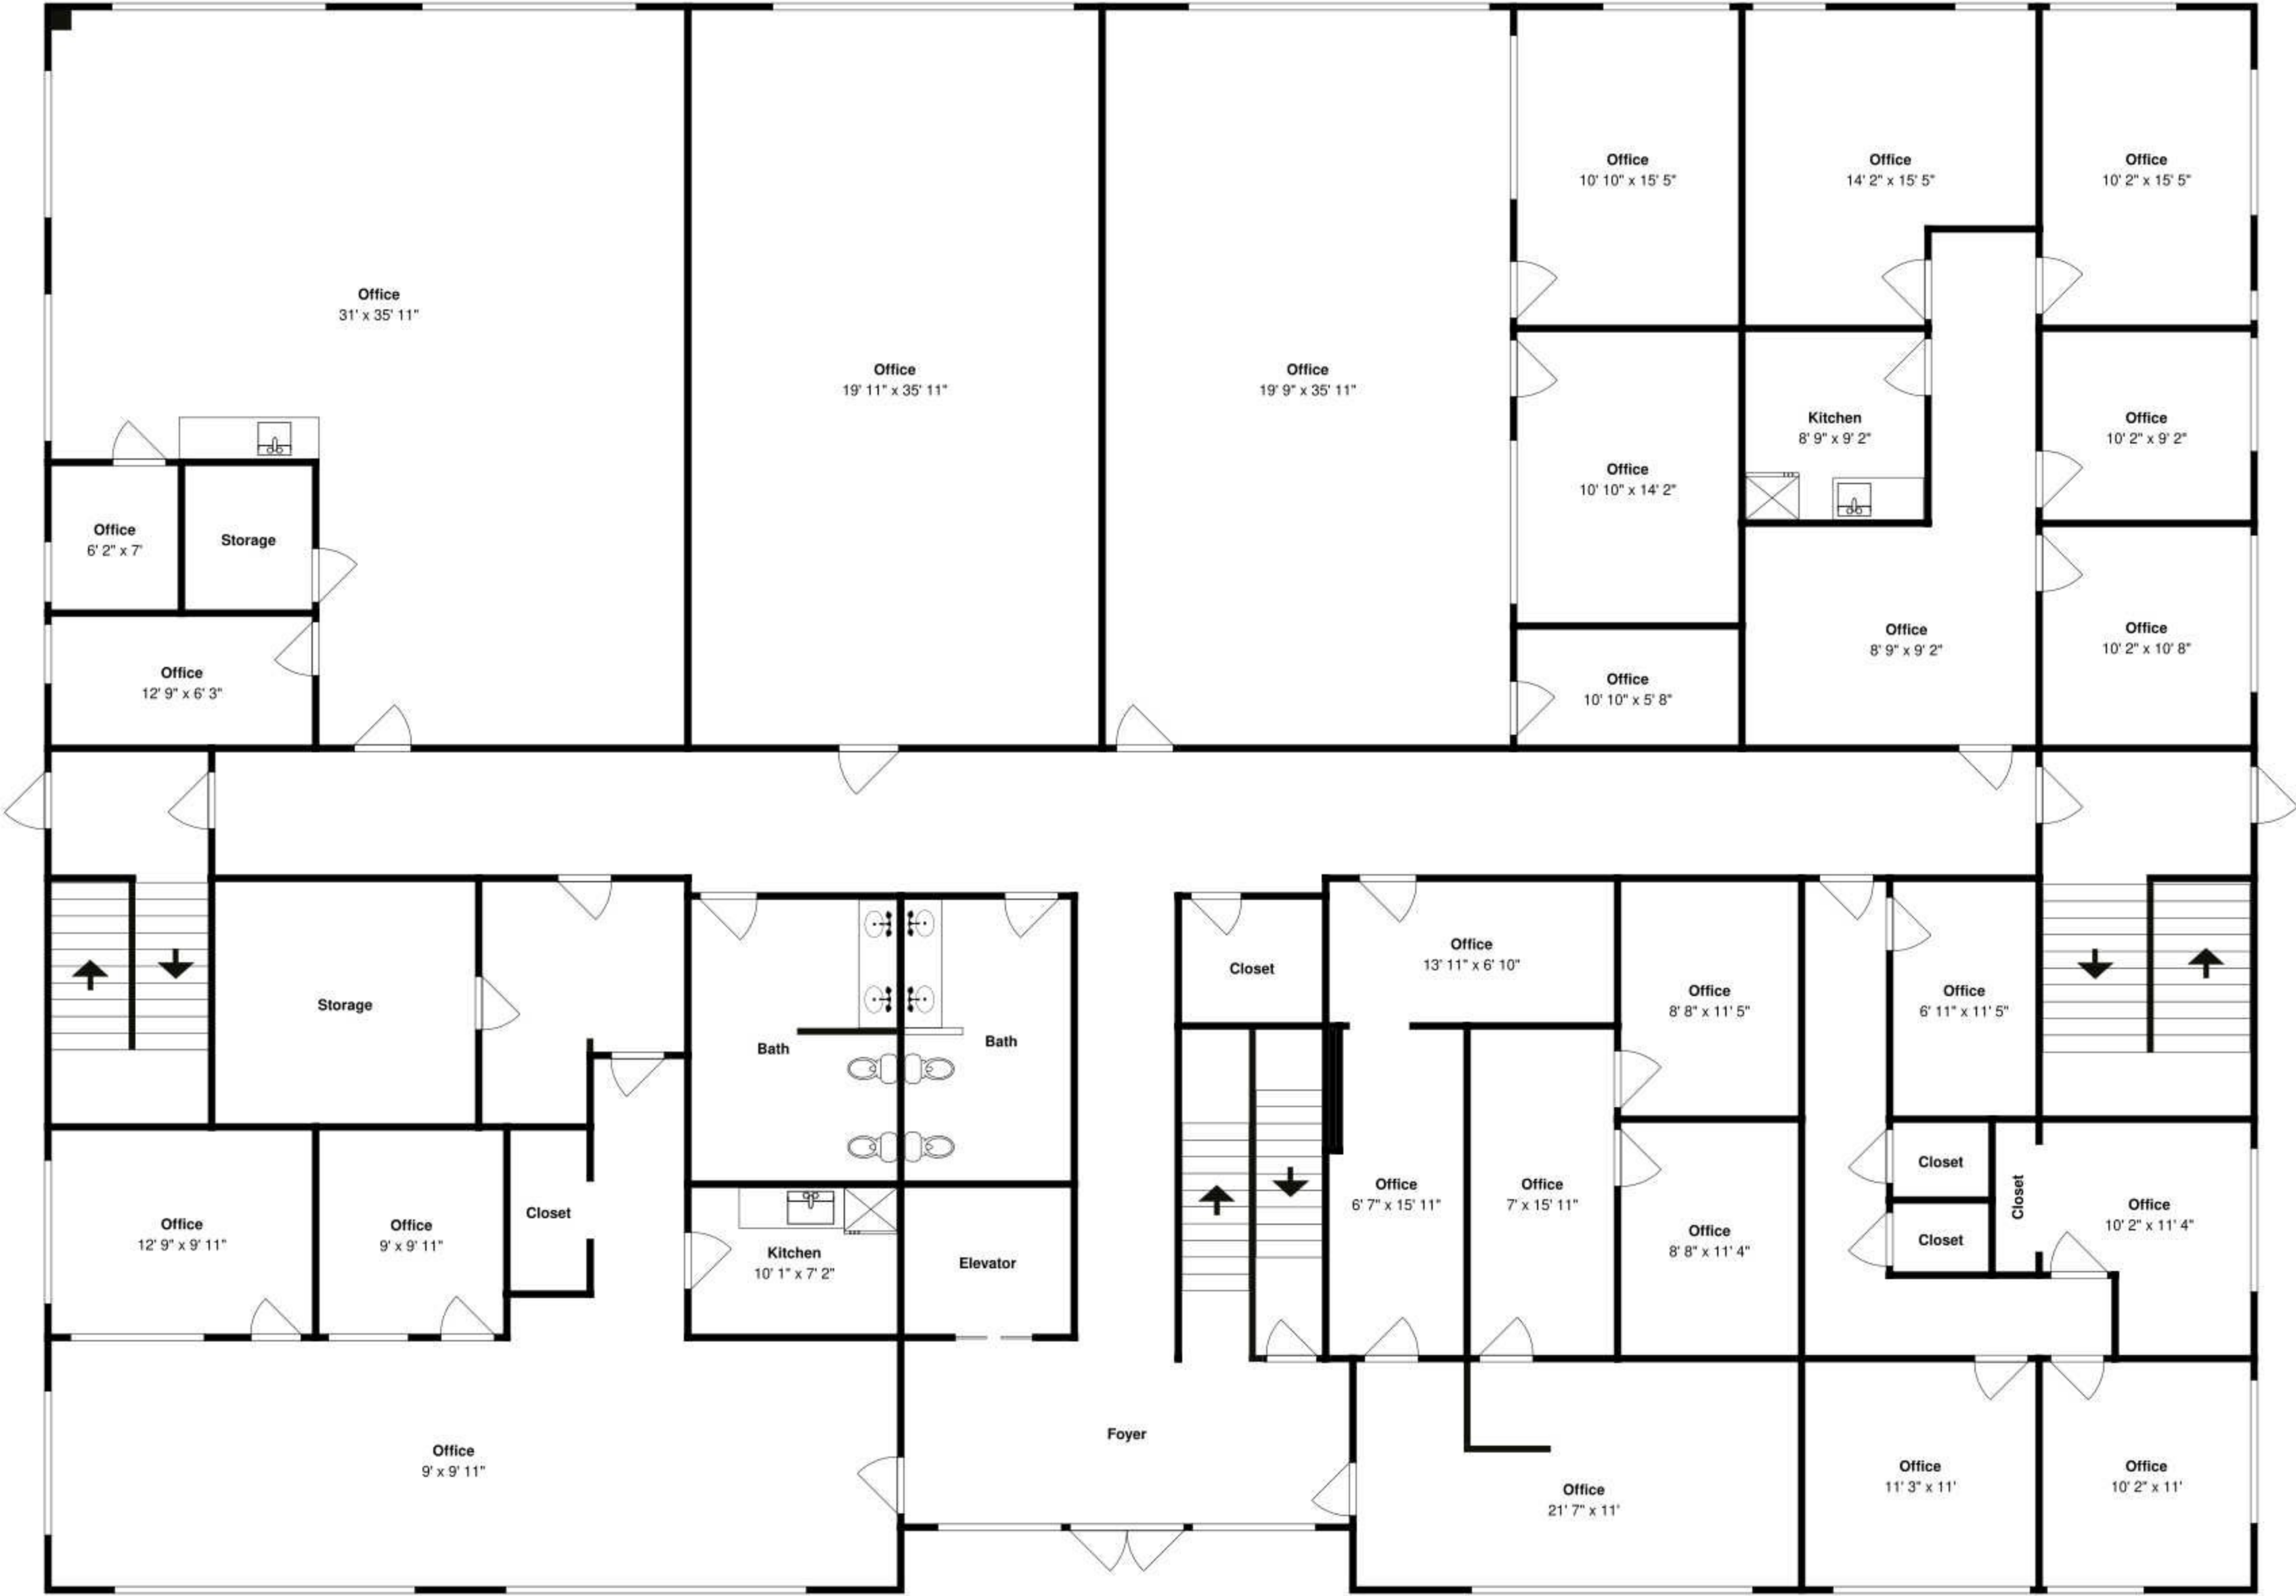

16824 44th Ave W, Lynwood
First Floor

GLA Square Footage - 8072 sq. ft.
Total Finished Non GLA Square Footage - 0 sq. ft.
Total Unfinished Square Footage - 300 sq. ft.
Total Square Footage - 8371 sq. ft.

Disclaimer: The floorplans depicted and the stated dimensions in this illustration are indicative only and serve as an approximation of existing structures and features.
This illustration is not guaranteed to be accurate or complete. The accuracy of all information should be verified through personal inspection and/or with appropriate professionals.