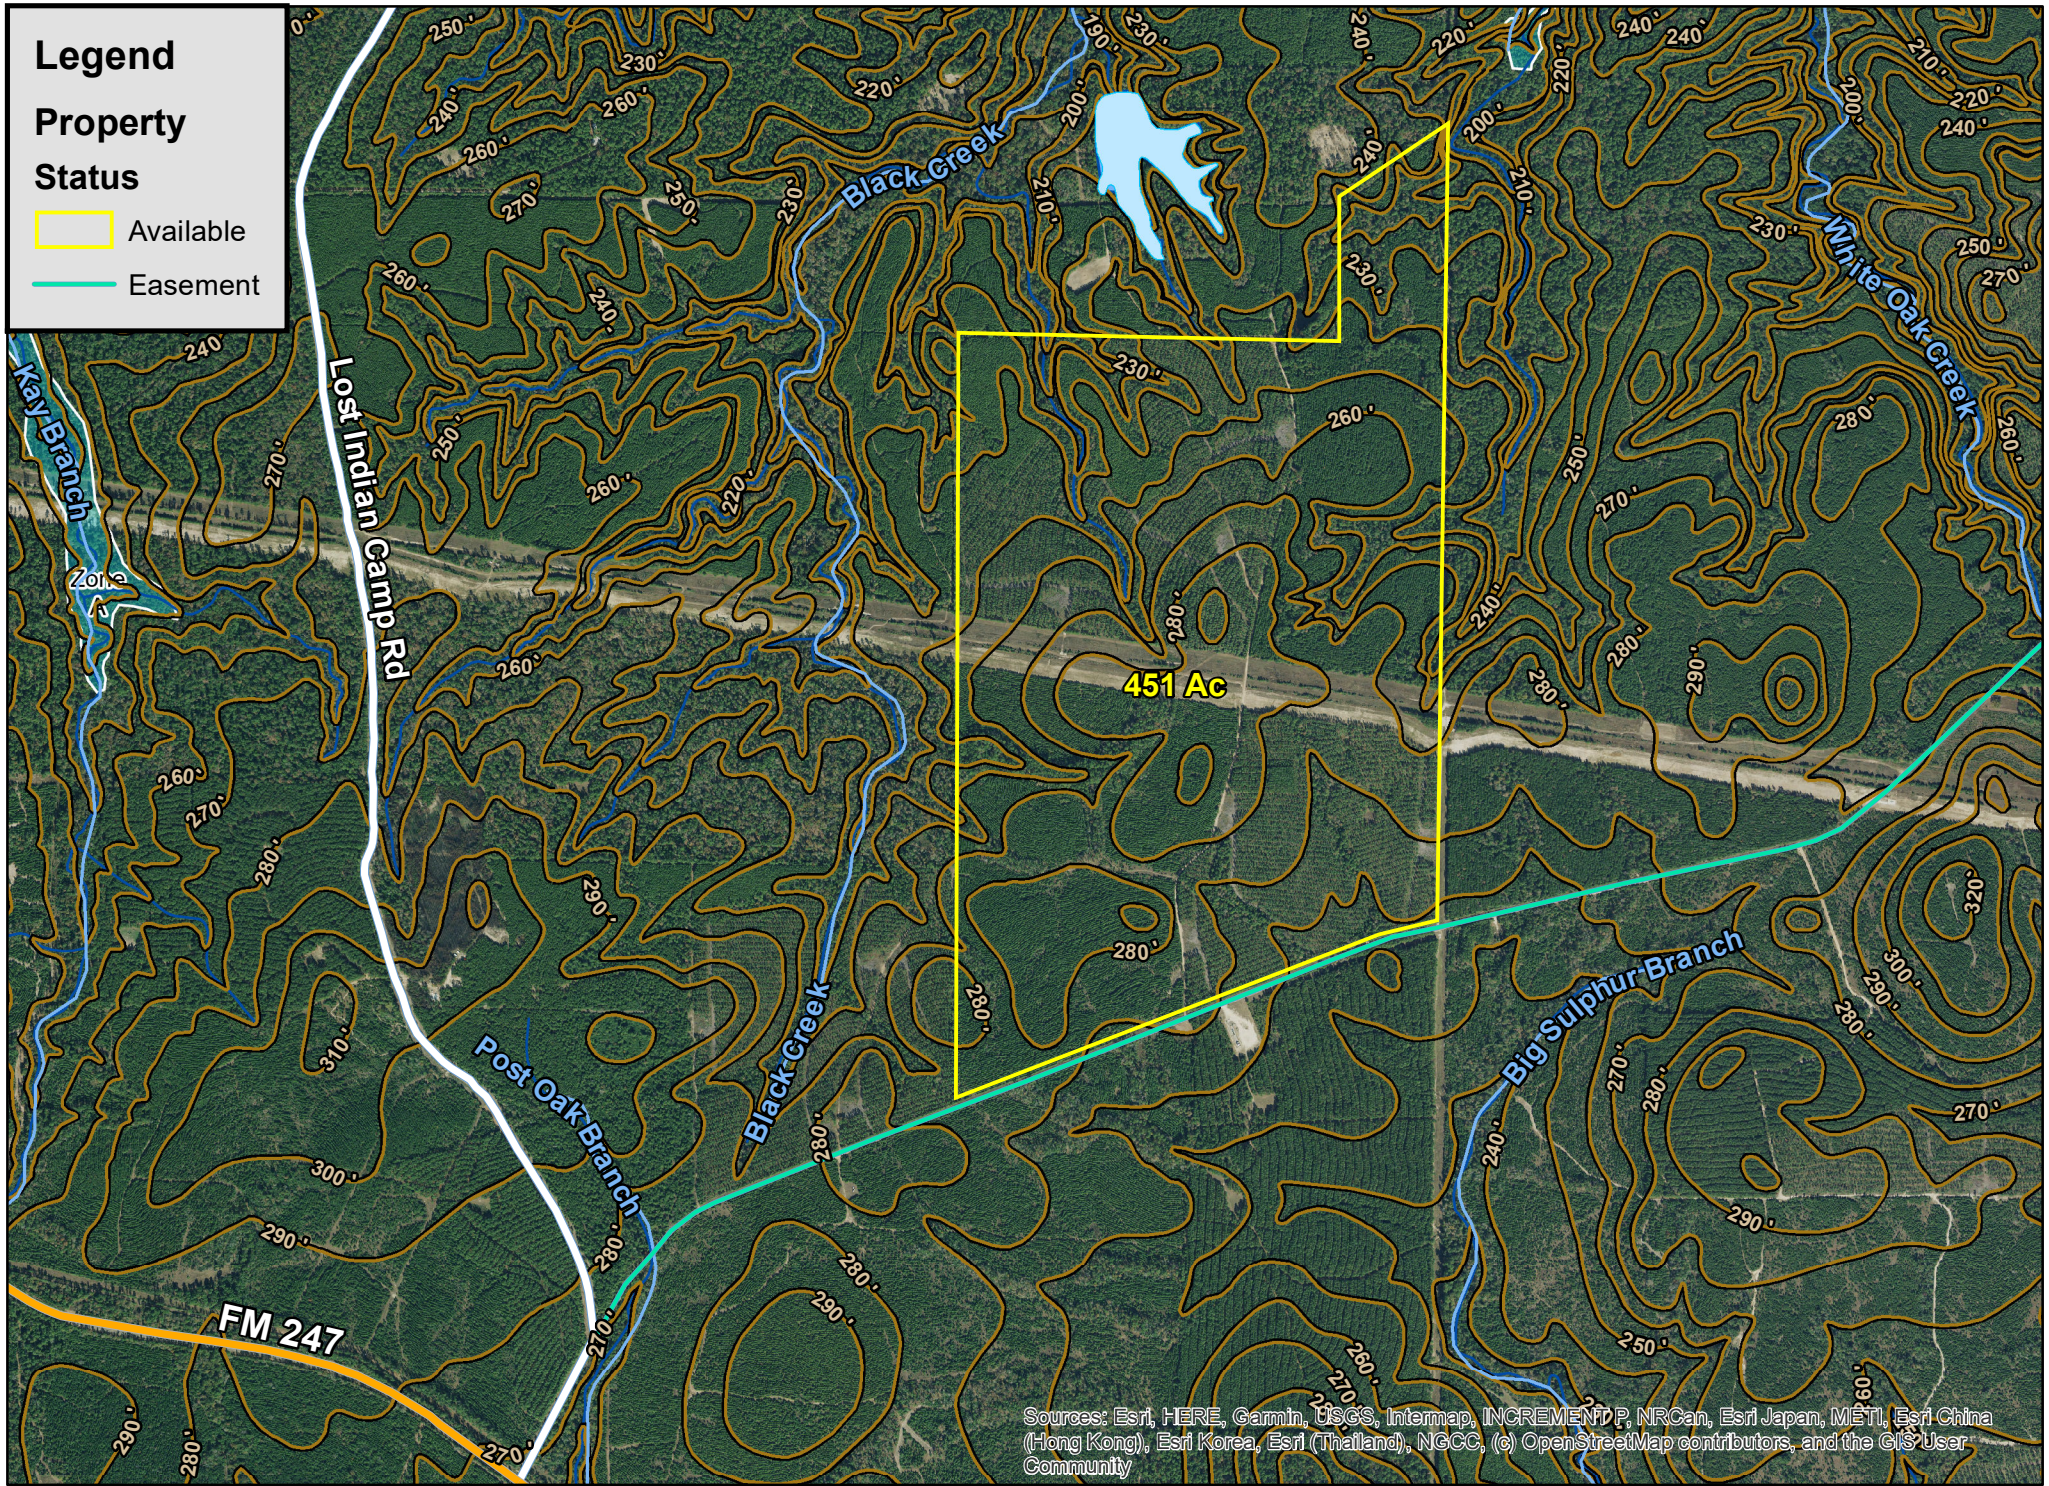

Legend

Property

Status

-  Available
-  Easement

Sources: Esri, HERE, Garmin, USGS, Intermap, INCREMENT P, NRCan, Esri Japan, METI, Esri China (Hong Kong), Esri Korea, Esri (Thailand), NGCC, (c) OpenStreetMap contributors, and the GIS User Community

451 Acres | Gibbs Forest NE | Walker Co., Texas

For illustration purposes only.