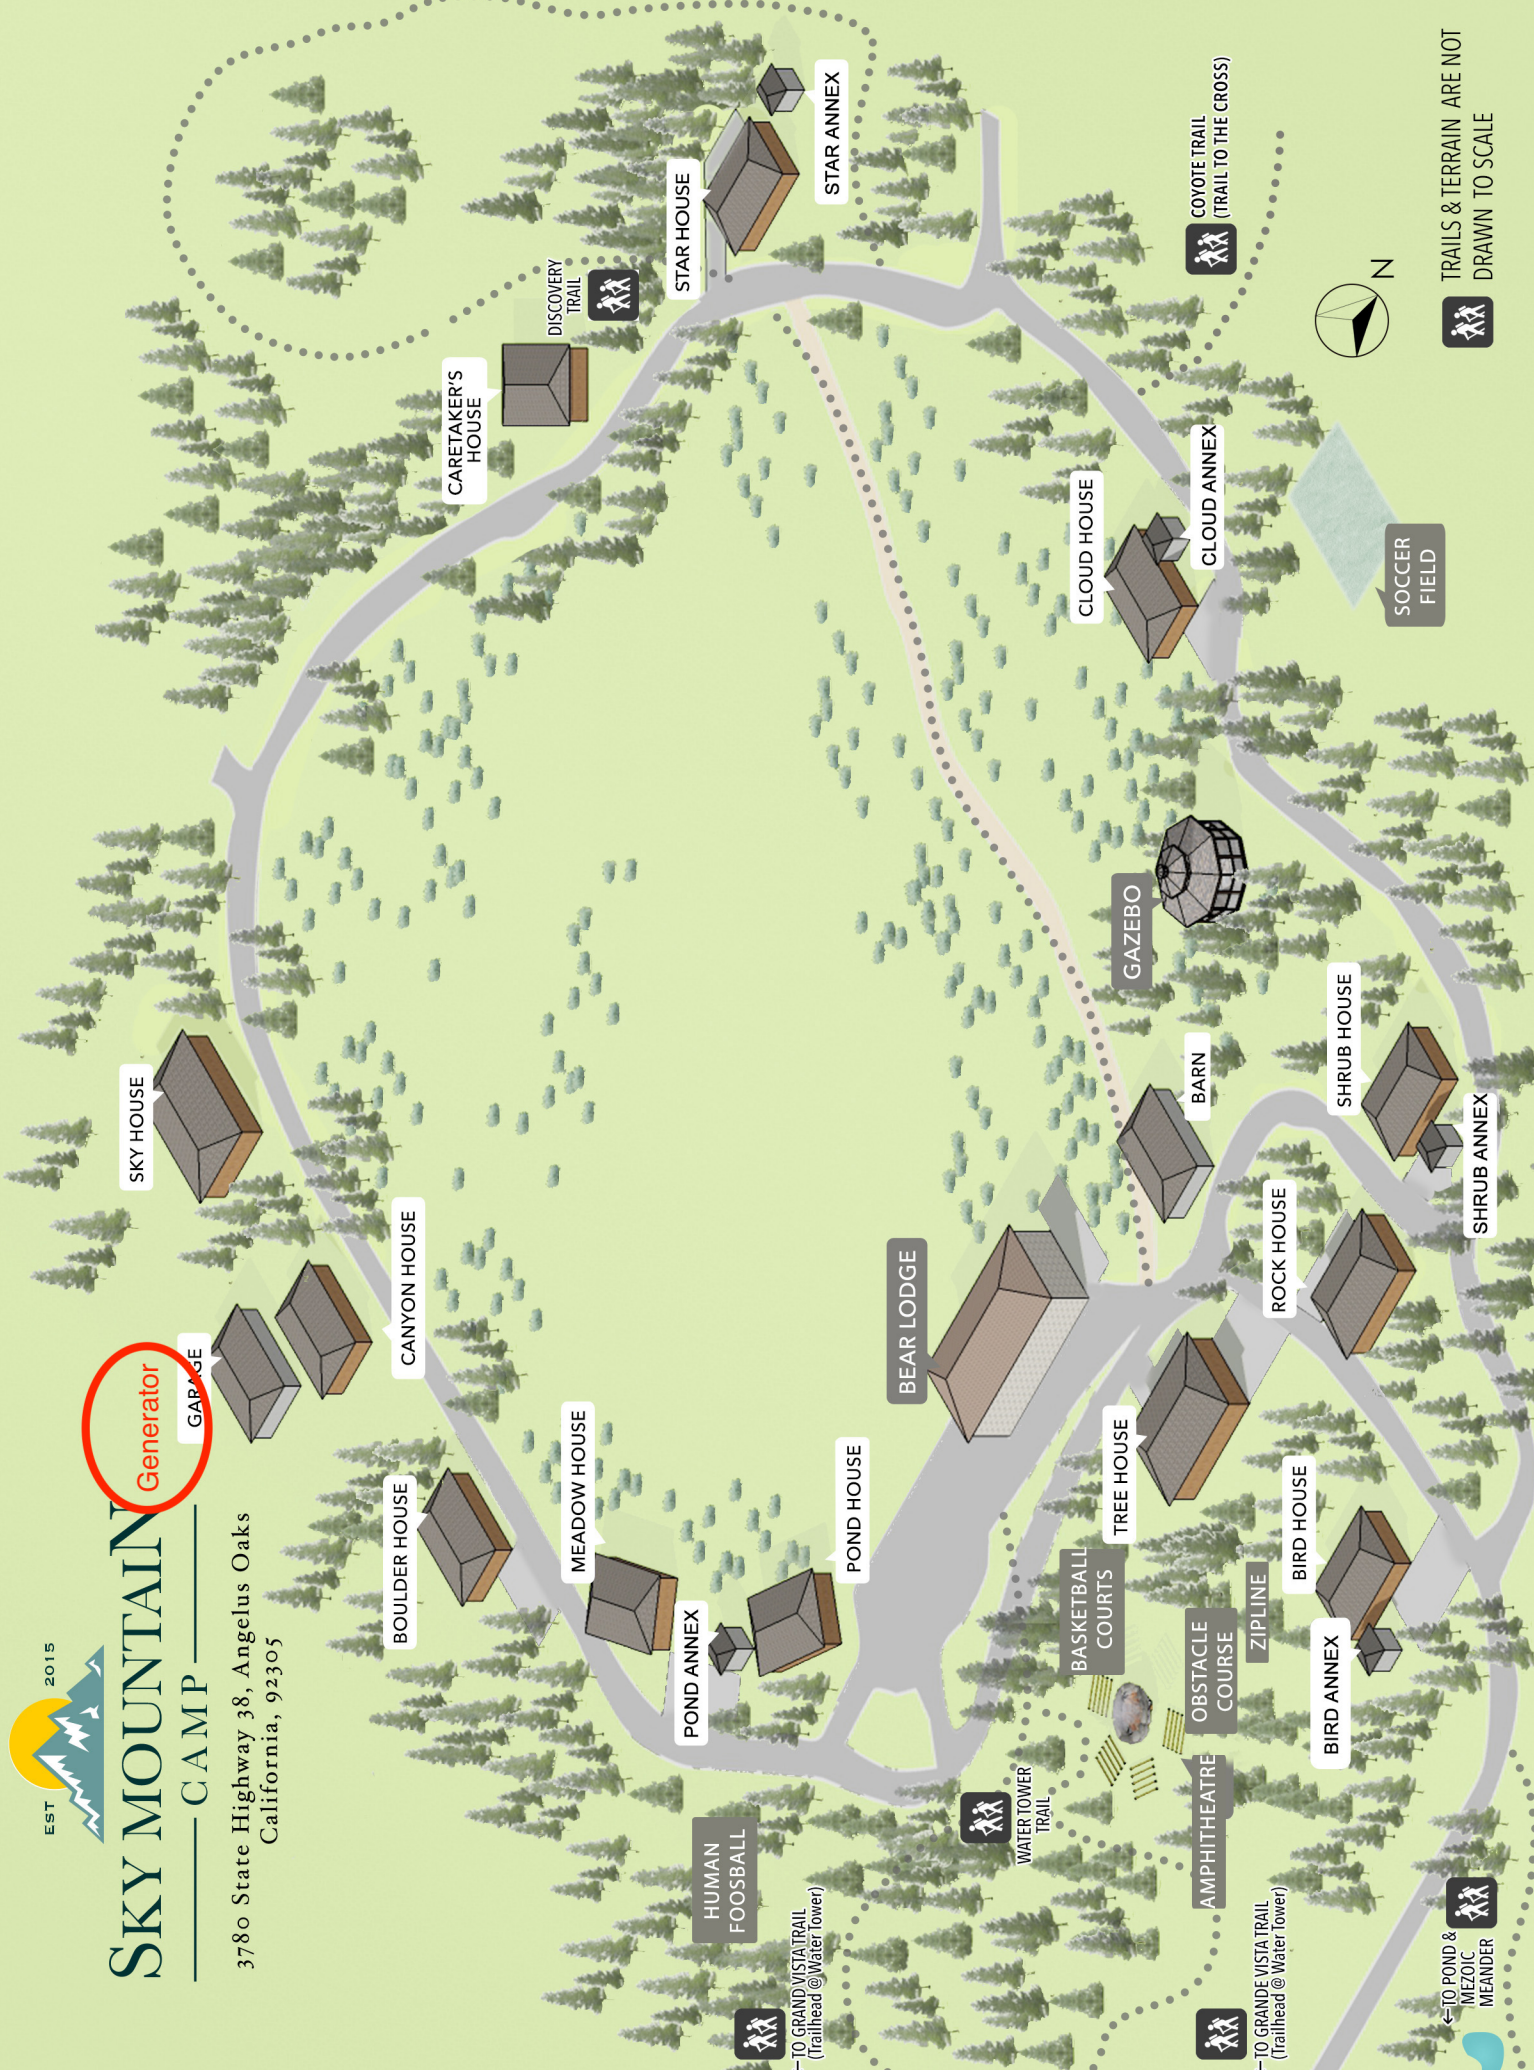

SKY MOUNTAIN

CAMP

Generator

3780 State Highway 38, Angelus Oaks
California, 92305

TRAILS & TERRAIN ARE NOT
DRAWN TO SCALE

← TO POND &
MEZOIC
MEANDER