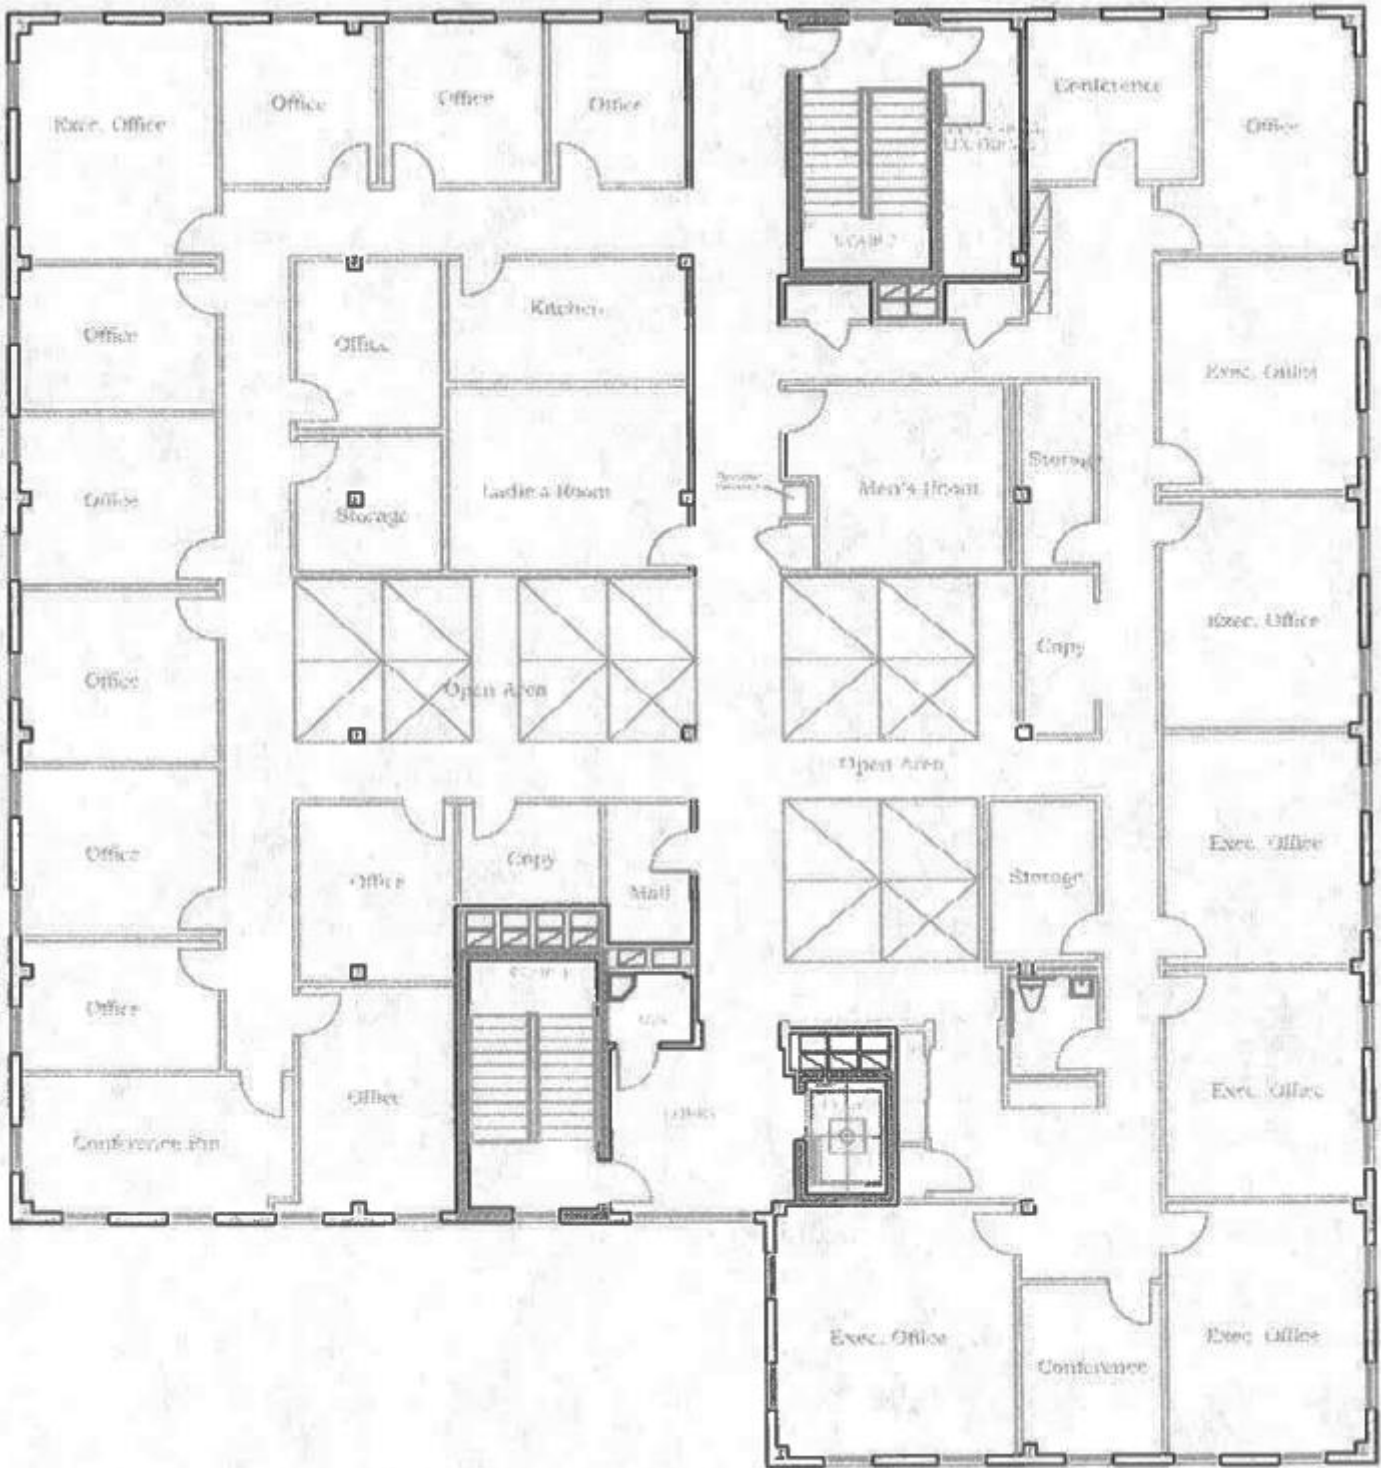

For Lease  
27,000 SF  
Office / Medical Space

20 Scotch Road  
Ewing, NJ

**EWING CORPORATE CENTER  
PROPOSED OFFICE SUITE**

**1st Floor**

For Lease  
27,000 SF  
Office / Medical Space

20 Scotch Road  
Ewing, NJ

2<sup>nd</sup> Floor

For Lease  
27,000 SF  
Office / Medical Space

20 Scotch Road  
Ewing, NJ

3<sup>rd</sup> Floor