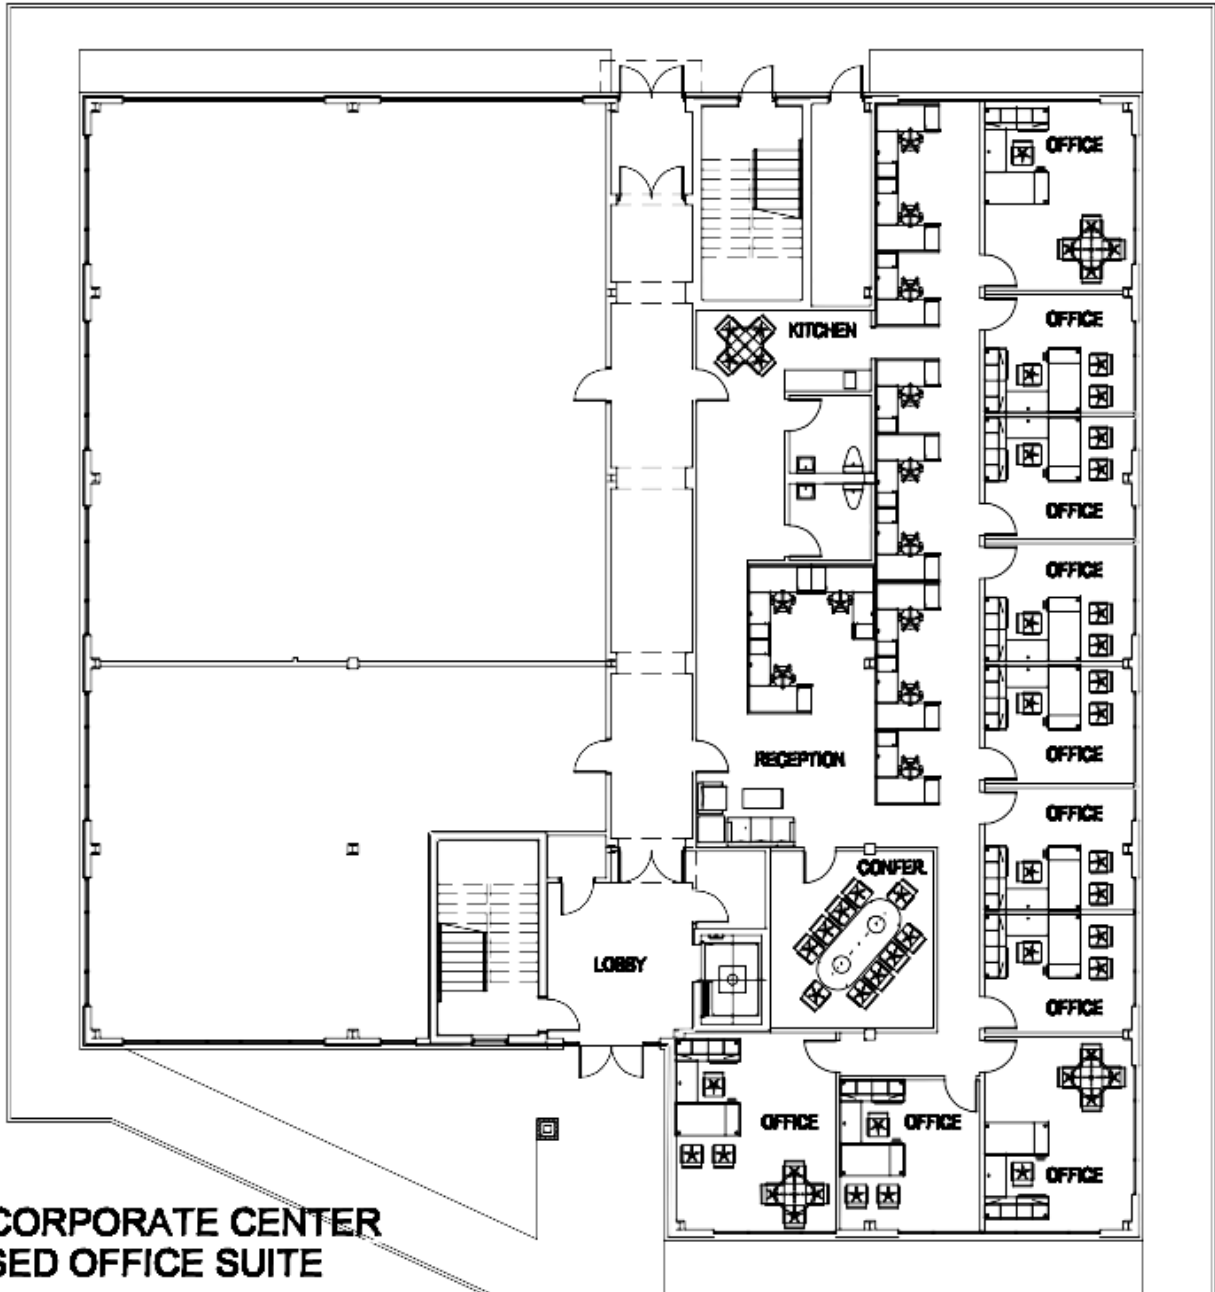

For Lease  
27,000 SF  
Office / Medical Space

20 Scotch Road  
Ewing, NJ

**EWING CORPORATE CENTER  
PROPOSED OFFICE SUITE**

**1st Floor**

For Lease  
27,000 SF  
Office / Medical Space

20 Scotch Road  
Ewing, NJ

2<sup>nd</sup> Floor

For Lease  
27,000 SF  
Office / Medical Space

20 Scotch Road  
Ewing, NJ

3<sup>rd</sup> Floor