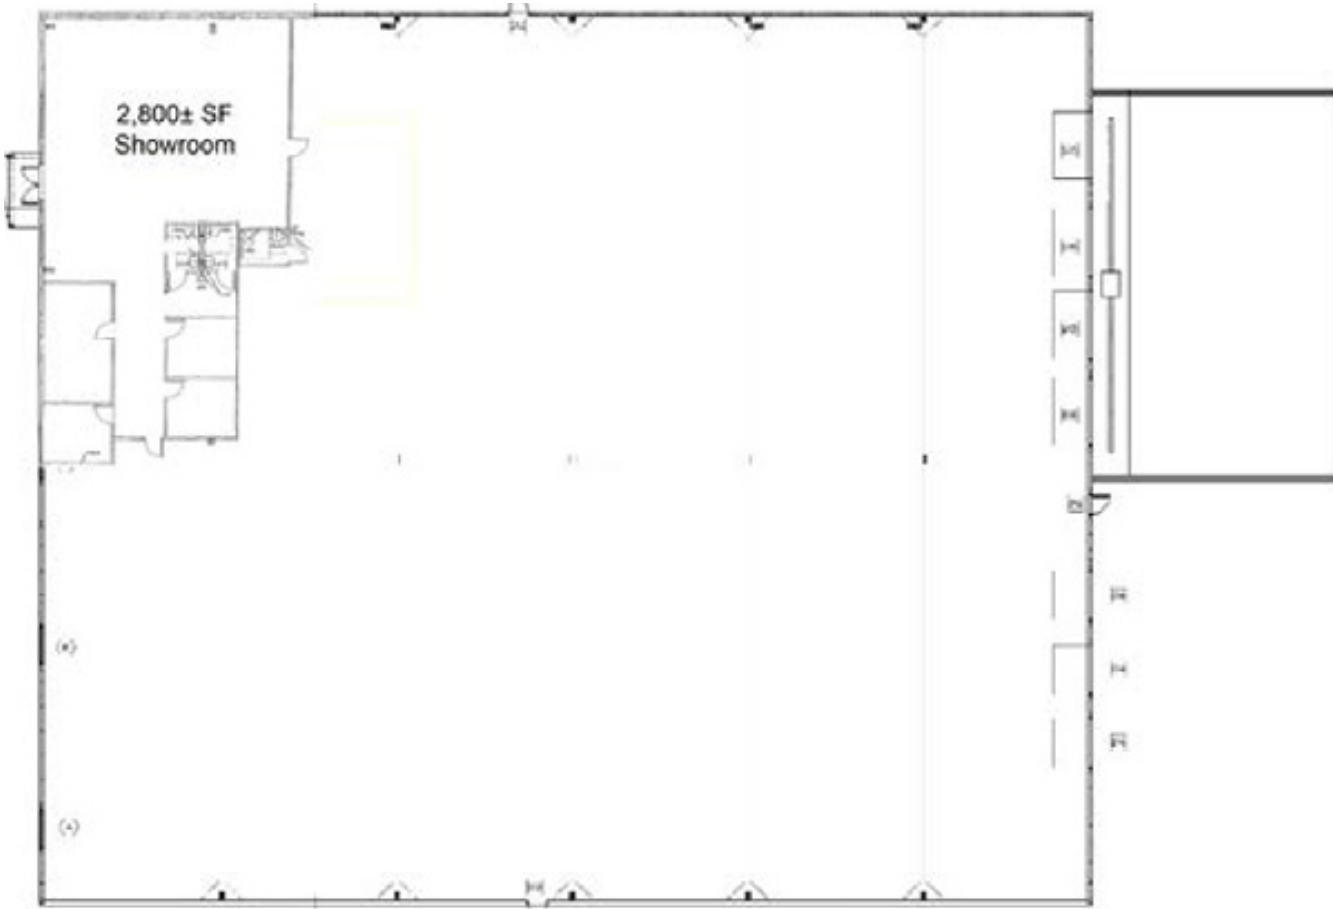

## PROPERTY INFORMATION

Available Space (SF) ±25,112

Dock High Doors 4

Drive-Ins 2

Clear Height 30'

Year Built 2018

Showroom Space (SF) 2,800

Auto Parking Spaces 29