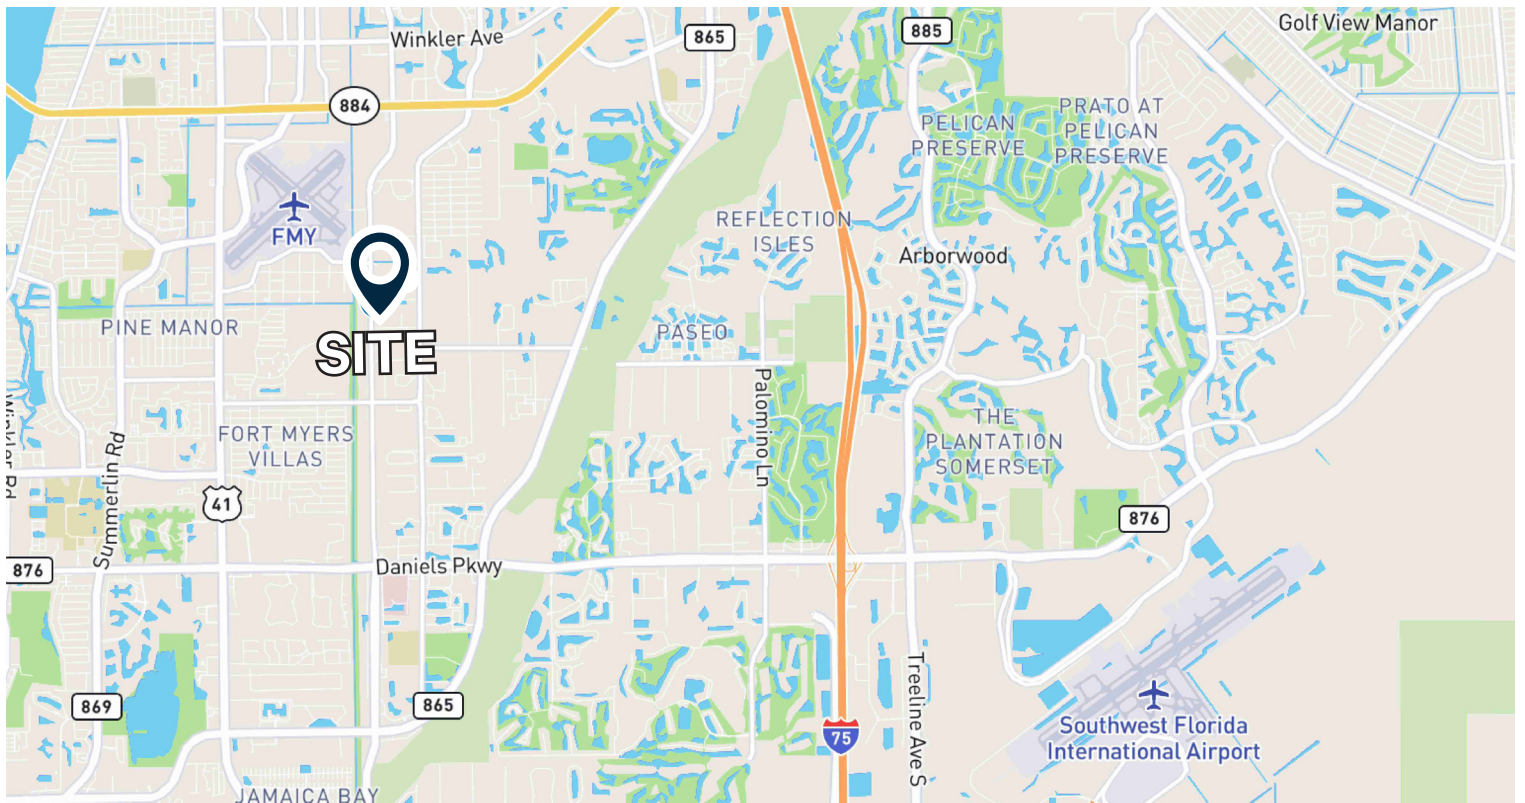

Industrial For Sale or Lease

6150 Metro Plex Drive, Fort Myers, FL 33966

For inquiries, Please Contact:

Adam Bornhorst, SIOR

Vice President

+1 239 789 6537

adam.bornhorst@cbre.com

© 2026 CBRE, Inc. All rights reserved. This information has been obtained from sources believed reliable, but has not been verified for accuracy or completeness. You should conduct a careful, independent investigation of the property and verify all information. Any reliance on this information is solely at your own risk. CBRE and the CBRE logo are service marks of CBRE, Inc. All other marks displayed on this document are the property of their respective owners, and the use of such logos does not imply any affiliation with or endorsement of CBRE. Photos herein are the property of their respective owners. Use of these images without the express written consent of the owner is prohibited.

www.cbre.com

CBRE