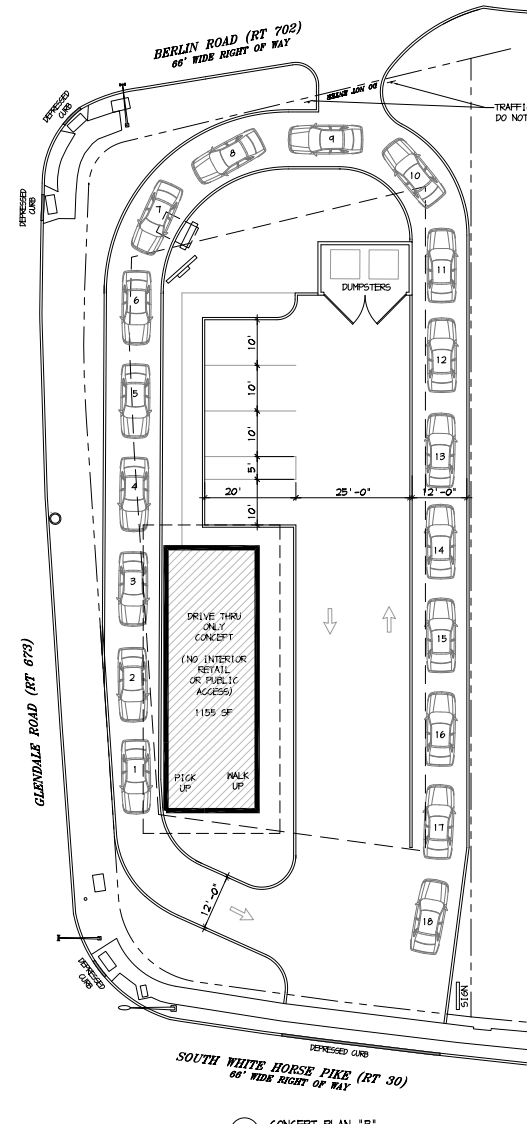

1 S. WHITE HORSE PIKE STRATFORD NEW JERSEY FOR LEASE | 3,860 SF

SHANE WIERKS
swierks@jefferyrealty.com
C: 908.581.7781
O: 908.668.9600

1 S. WHITE HORSE PIKE STRATFORD NEW JERSEY FOR LEASE | 3,860 SF

SITE INFORMATION

AVAILABLE
3,860 SF

RENT
CALL FOR QUOTE

TAXES - 2025
\$22,914.58

1 S. WHITE HORSE PIKE STRATFORD NEW JERSEY FOR LEASE | 3,860 SF

1 S. WHITE HORSE PIKE
STRATFORD NEW JERSEY
FOR LEASE | 3,860 SF

1 S. WHITE HORSE PIKE STRATFORD NEW JERSEY FOR LEASE | 3,860 SF