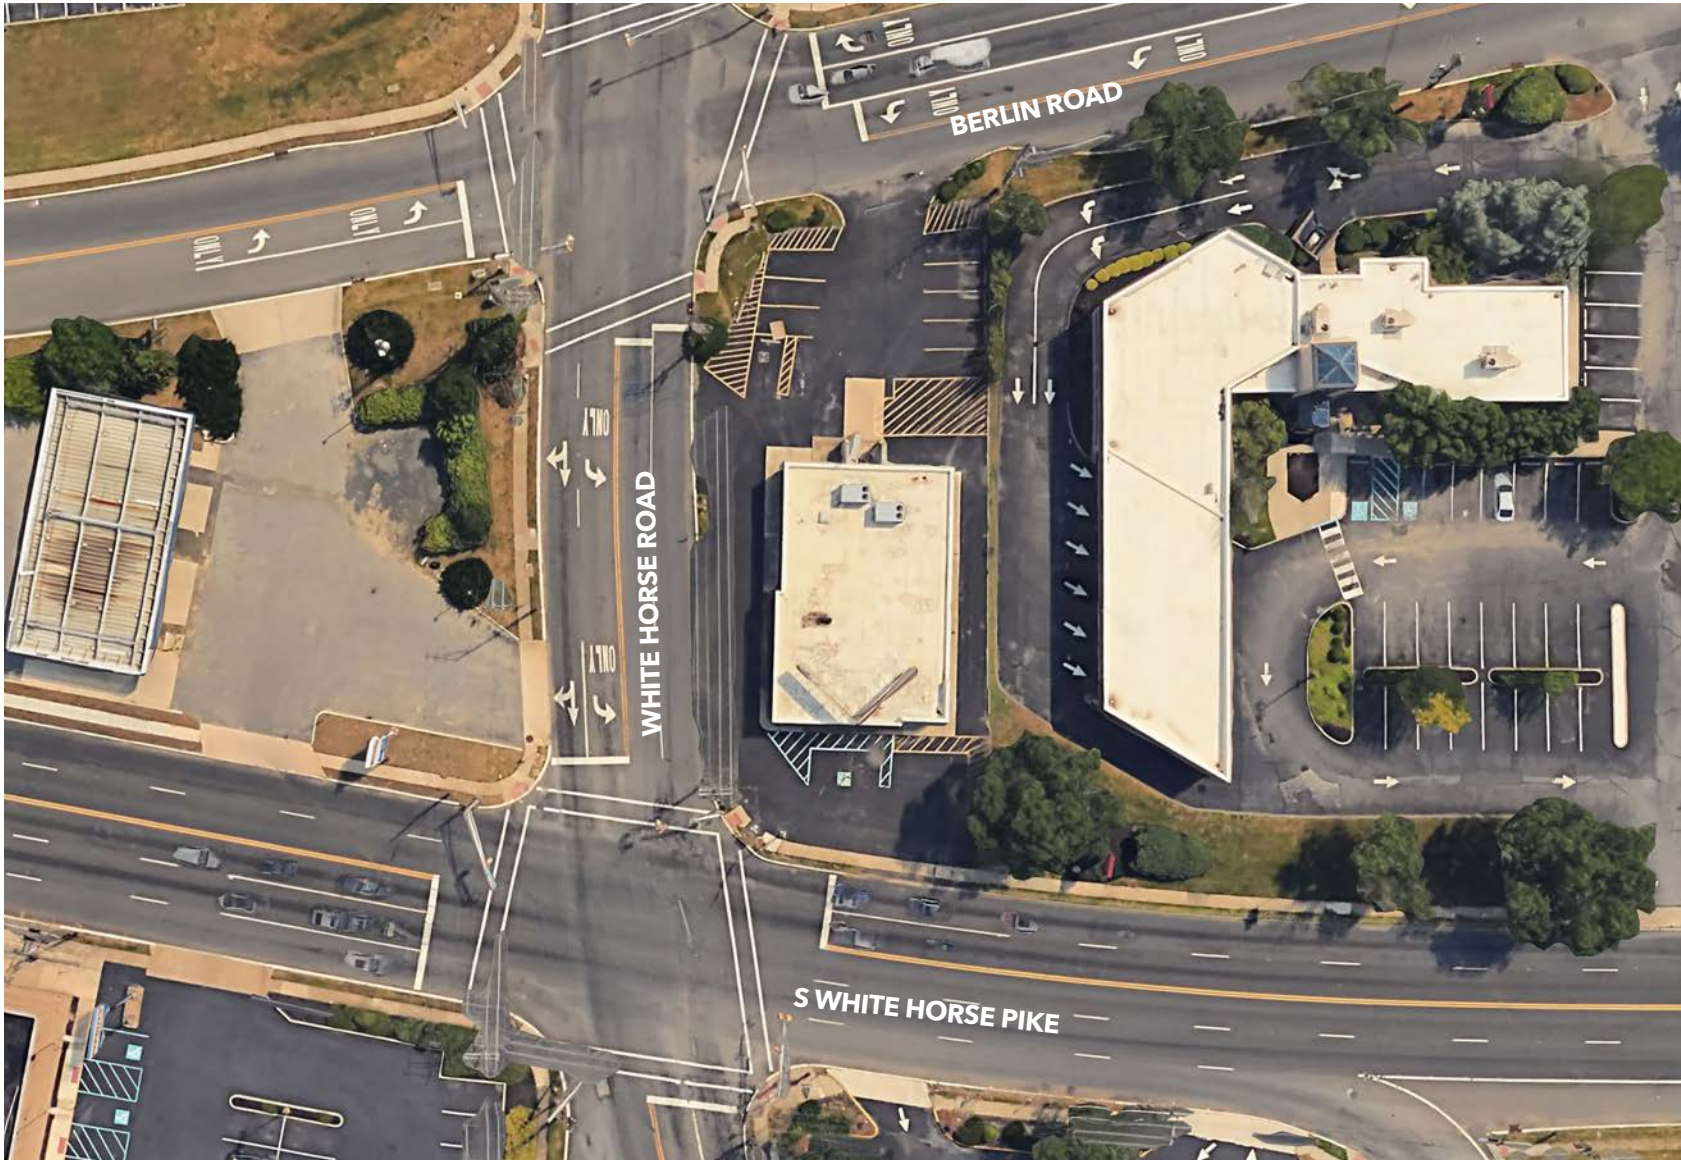

AVAILABLE
3,860 SF

RENT
CALL FOR QUOTE

TAXES - 2025
\$22,914.58

1 S. WHITE HORSE PIKE STRATFORD NEW JERSEY FOR LEASE | 3,860 SF

1 S. WHITE HORSE PIKE
STRATFORD NEW JERSEY
FOR LEASE | 3,860 SF

1 S. WHITE HORSE PIKE STRATFORD NEW JERSEY FOR LEASE | 3,860 SF