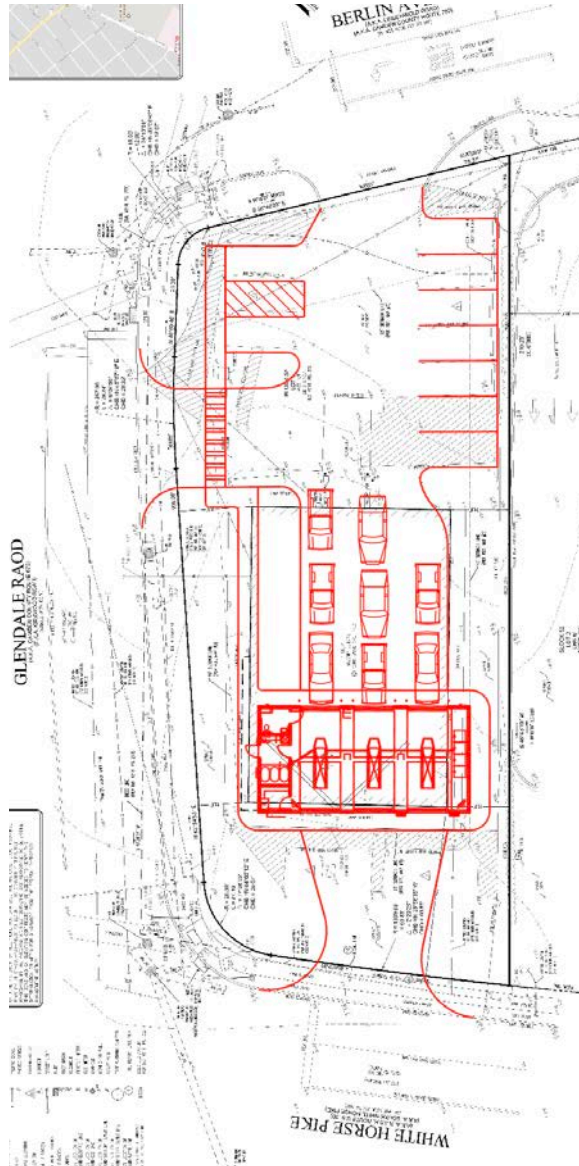

1 S. WHITE HORSE PIKE STRATFORD NEW JERSEY FOR LEASE | 3,860 SF

SHANE WIERKS
swierks@jefferyrealty.com
C: 908.581.7781
O: 908.668.9600

1 S. WHITE HORSE PIKE STRATFORD NEW JERSEY FOR LEASE | 3,860 SF

SITE INFORMATION

AVAILABLE
3,860 SF

RENT
CALL FOR QUOTE

TAXES - 2025
\$22,914.58

1 S. WHITE HORSE PIKE STRATFORD NEW JERSEY FOR LEASE | 3,860 SF

1 S. WHITE HORSE PIKE
STRATFORD NEW JERSEY
FOR LEASE | 3,860 SF

1 S. WHITE HORSE PIKE STRATFORD NEW JERSEY FOR LEASE | 3,860 SF