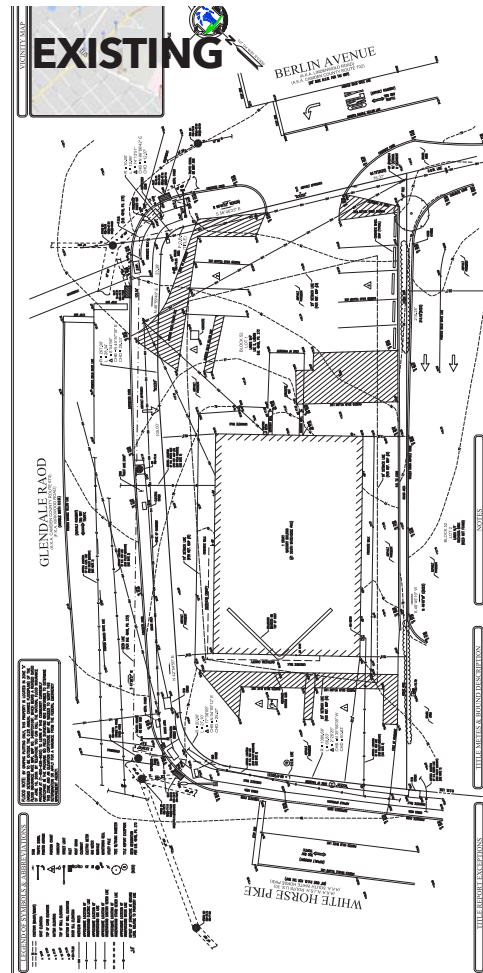

1 S. WHITE HORSE PIKE STRATFORD NEW JERSEY FOR LEASE | 3,860 SF

SHANE WIERKS
swierks@jefferyrealty.com
C: 908.581.7781
O: 908.668.9600

1 S. WHITE HORSE PIKE STRATFORD NEW JERSEY FOR LEASE | 3,860 SF

SITE INFORMATION

AVAILABLE
3,860 SF

RENT
CALL FOR QUOTE

TAXES - 2025
\$22,914.58

1 S. WHITE HORSE PIKE STRATFORD NEW JERSEY FOR LEASE | 3,860 SF

1 S. WHITE HORSE PIKE
STRATFORD NEW JERSEY
FOR LEASE | 3,860 SF

1 S. WHITE HORSE PIKE STRATFORD NEW JERSEY FOR LEASE | 3,860 SF