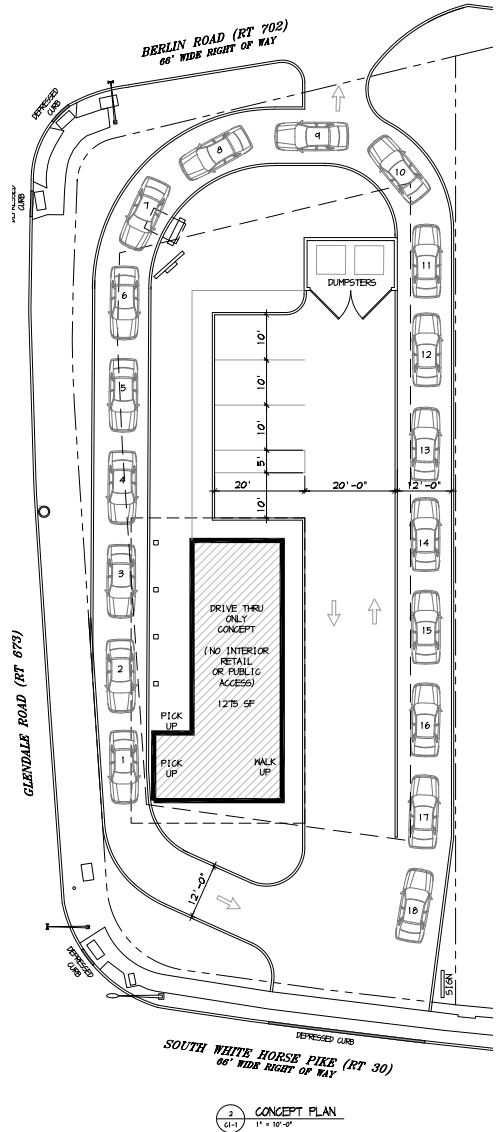

1 S. WHITE HORSE PIKE STRATFORD NEW JERSEY FOR LEASE | 3,860 SF

SHANE WIERKS
swierks@jefferyrealty.com
C: 908.581.7781
O: 908.668.9600

1 S. WHITE HORSE PIKE STRATFORD NEW JERSEY FOR LEASE | 3,860 SF

SITE INFORMATION

AVAILABLE
3,860 SF

RENT
CALL FOR QUOTE

TAXES - 2025
\$22,914.58

1 S. WHITE HORSE PIKE STRATFORD NEW JERSEY FOR LEASE | 3,860 SF

1 S. WHITE HORSE PIKE
STRATFORD NEW JERSEY
FOR LEASE | 3,860 SF

1 S. WHITE HORSE PIKE STRATFORD NEW JERSEY FOR LEASE | 3,860 SF