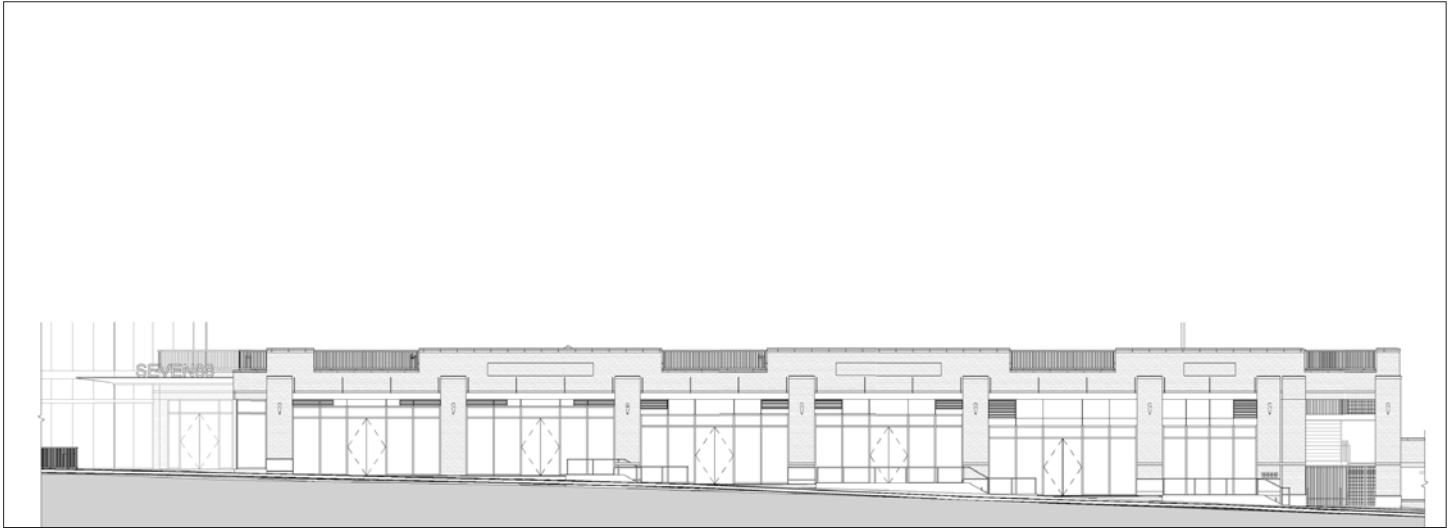

Premium Retail Space For Lease

788 West Marietta Street, Atlanta, GA 30318

Jeff Graves
678.385.2704
jjg@mcwrealty.com

No warranty or representation, express or implied, is made as to the accuracy of the information contained herein, and same is subject to errors, omissions, change of price, rental or other conditions, withdrawal without notice, and to any special listing conditions, imposed by our principals.

McWhirter Realty Partners, LLC
294 Interstate North Circle, SE
Building 2, Suite 150
Atlanta, GA 30339
770.955.2000
www.mcwrealty.com

McWhirter
Commercial Real Estate Since 1981