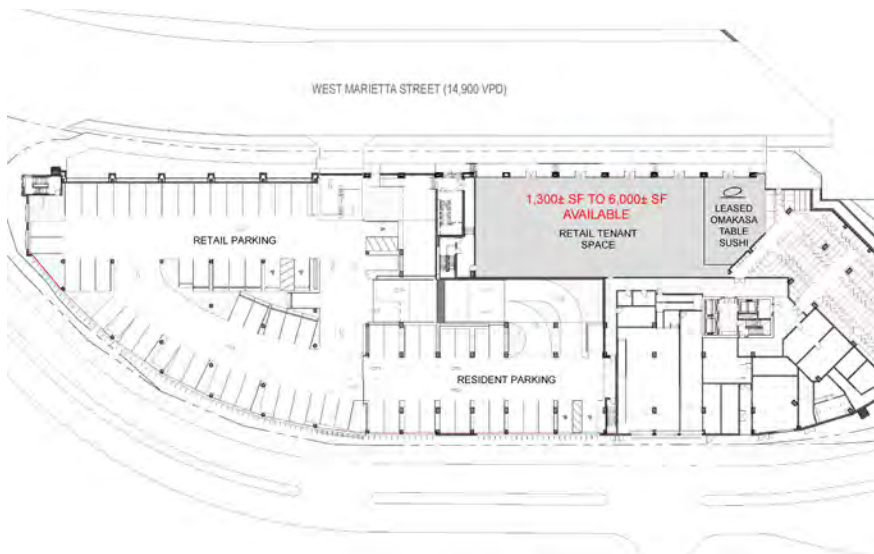

Premium Retail Space For Lease

788 West Marietta Street, Atlanta, GA 30318

C-3 Commercial Residential District
Westside 12 Overlay / Beltline Overlay

Jeff Graves
678.385.2704
jgg@mcwrealty.com

No warranty or representation, express or implied, is made as to the accuracy of the information contained herein, and same is subject to errors, omissions, change of price, rental or other conditions, withdrawal without notice, and to any special listing conditions, imposed by our principals.

McWhirter Realty Partners, LLC
294 Interstate North Circle, SE
Building 2, Suite 150
Atlanta, GA 30339
770.955.2000
www.mcwrealty.com

McWhirter
Commercial Real Estate Since 1981