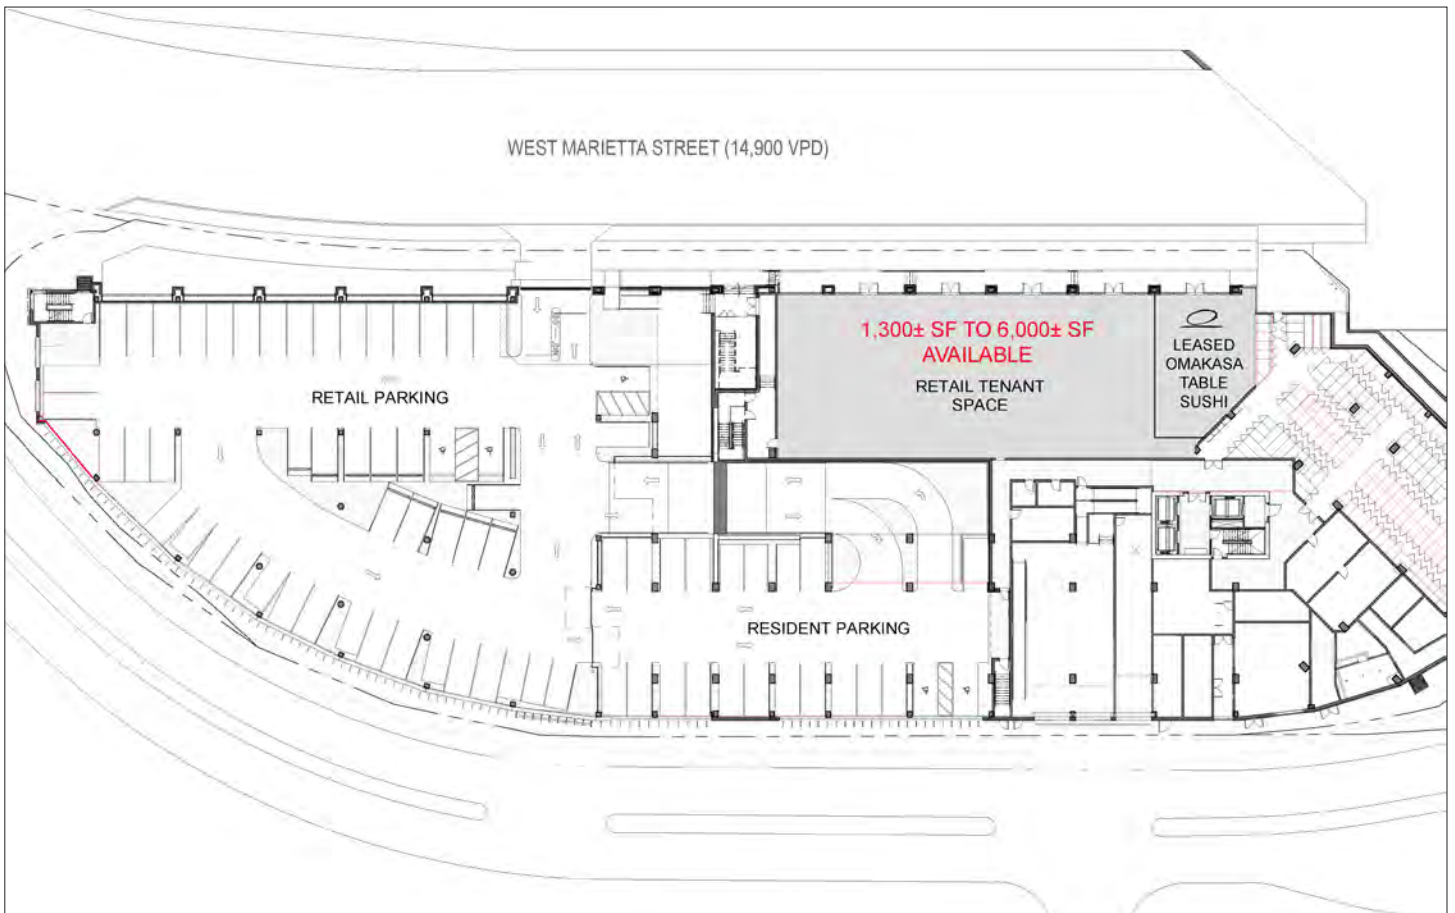

Premium Retail Space For Lease

788 West Marietta Street, Atlanta, GA 30318

Jeff Graves
678.385.2704
jjg@mcwrealty.com

No warranty or representation, express or implied, is made as to the accuracy of the information contained herein, and same is subject to errors, omissions, change of price, rental or other conditions, withdrawal without notice, and to any special listing conditions, imposed by our principals.

McWhirter Realty Partners, LLC
294 Interstate North Circle, SE
Building 2, Suite 150
Atlanta, GA 30339
770.955.2000
www.mcwrealty.com

McWhirter
Commercial Real Estate Since 1981