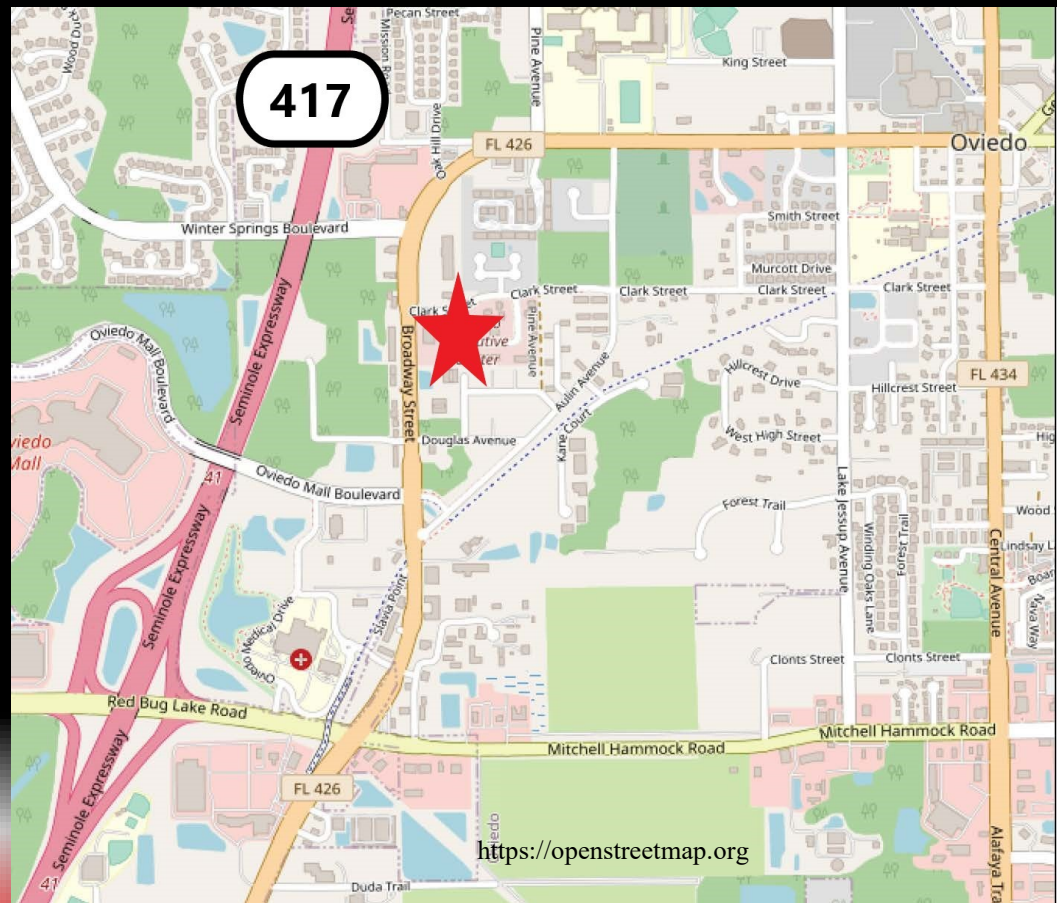

MEDICAL SPACE IN OVIEDO

For Lease 1,260 SF - 1000 Executive Drive, Oviedo, FL 32765

Less than 3 minutes from SR-417 and Oviedo Medical Center Hospital

- Less than 3 minutes from SR 417 and New Oviedo Medical Center Hospital.
- Bus Stop at this property.
- Renovated in 2016.
- Signage.
- Parking: 64 spaces (5.08) ratio.
- 24 Hour Availability.
- 1,260 SF
- Rent: \$21.50 psf Triple Net