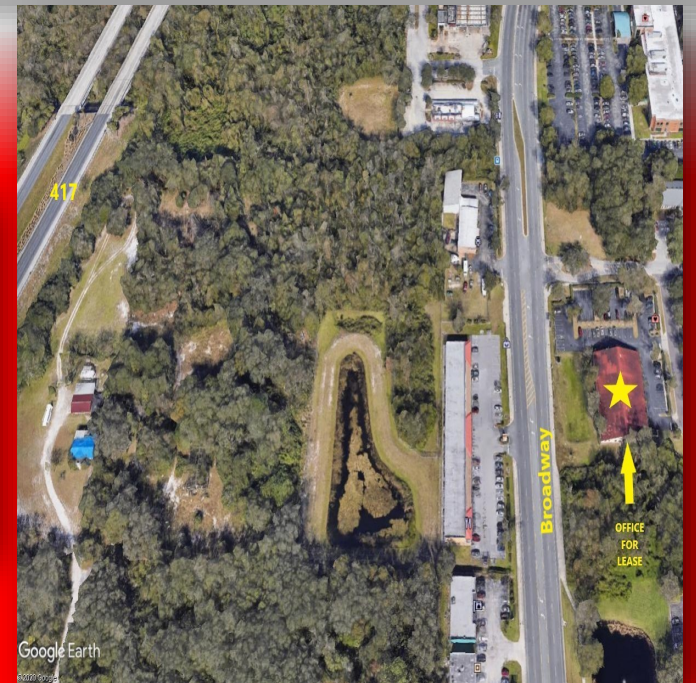

MEDICAL SPACE IN OVIEDO

For Lease 1,260 SF - 1000 Executive Drive, Oviedo, FL 32765

Less than 3 minutes from SR-417 and Oviedo Medical Center Hospital

- Less than 3 minutes from SR 417 and New Oviedo Medical Center Hospital.
- Bus Stop at this property.
- Renovated in 2016.
- Signage.
- Parking: 64 spaces (5.08) ratio.
- 24 Hour Availability.
- 1,260 SF
- Rent: \$21.50 psf Triple Net