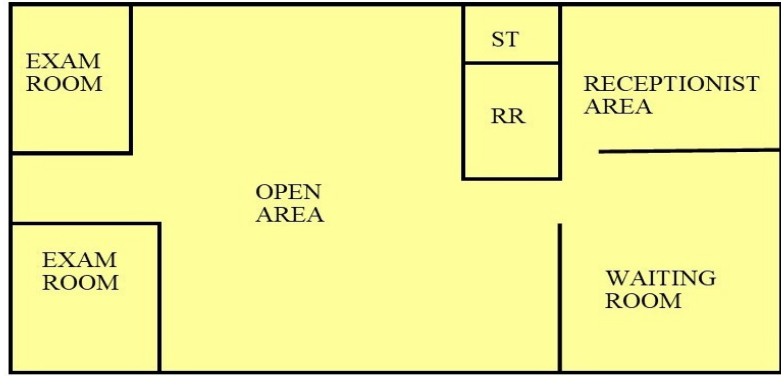

MEDICAL SPACE IN OVIEDO

For Lease 1,260 SF - 1000 Executive Drive, Oviedo, FL 32765

Less than 3 minutes from SR-417 and Oviedo Medical Center Hospital

- Less than 3 minutes from SR 417 and New Oviedo Medical Center Hospital.
- Bus Stop at this property.
- Renovated in 2016.
- Signage.
- Parking: 64 spaces (5.08) ratio.
- 24 Hour Availability.
- 1,260 SF
- Rent: \$21.50 psf Triple Net