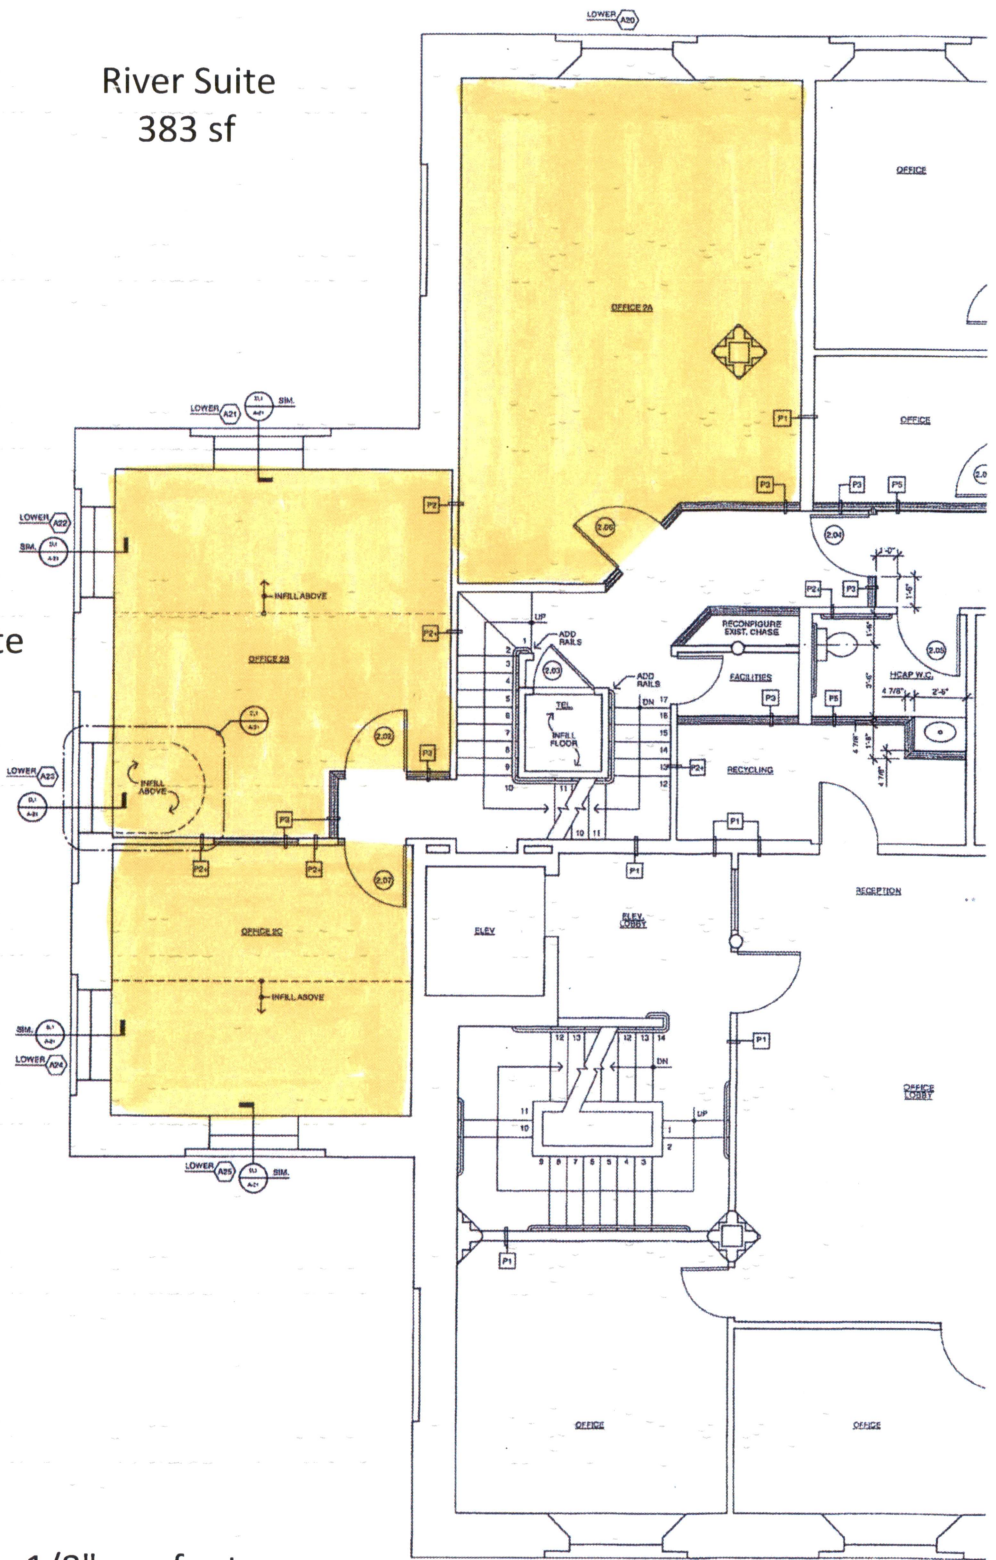

Garden Suite
568 sf

Scale: 1/8" per foot
when printed 8.5x11

River Suite
383 sf

Suite
295 sf

Suite
180 sf

Scale: 1/8" per foot
when printed 8.5x11

Loft Suite
508 sf

Scale: 1/8" per foot
when printed 8.5x11

Penthouse Suite
 1003 sf
 (not inc stair and storage)

Scale: 1/8" per foot
 when printed 8.5x11