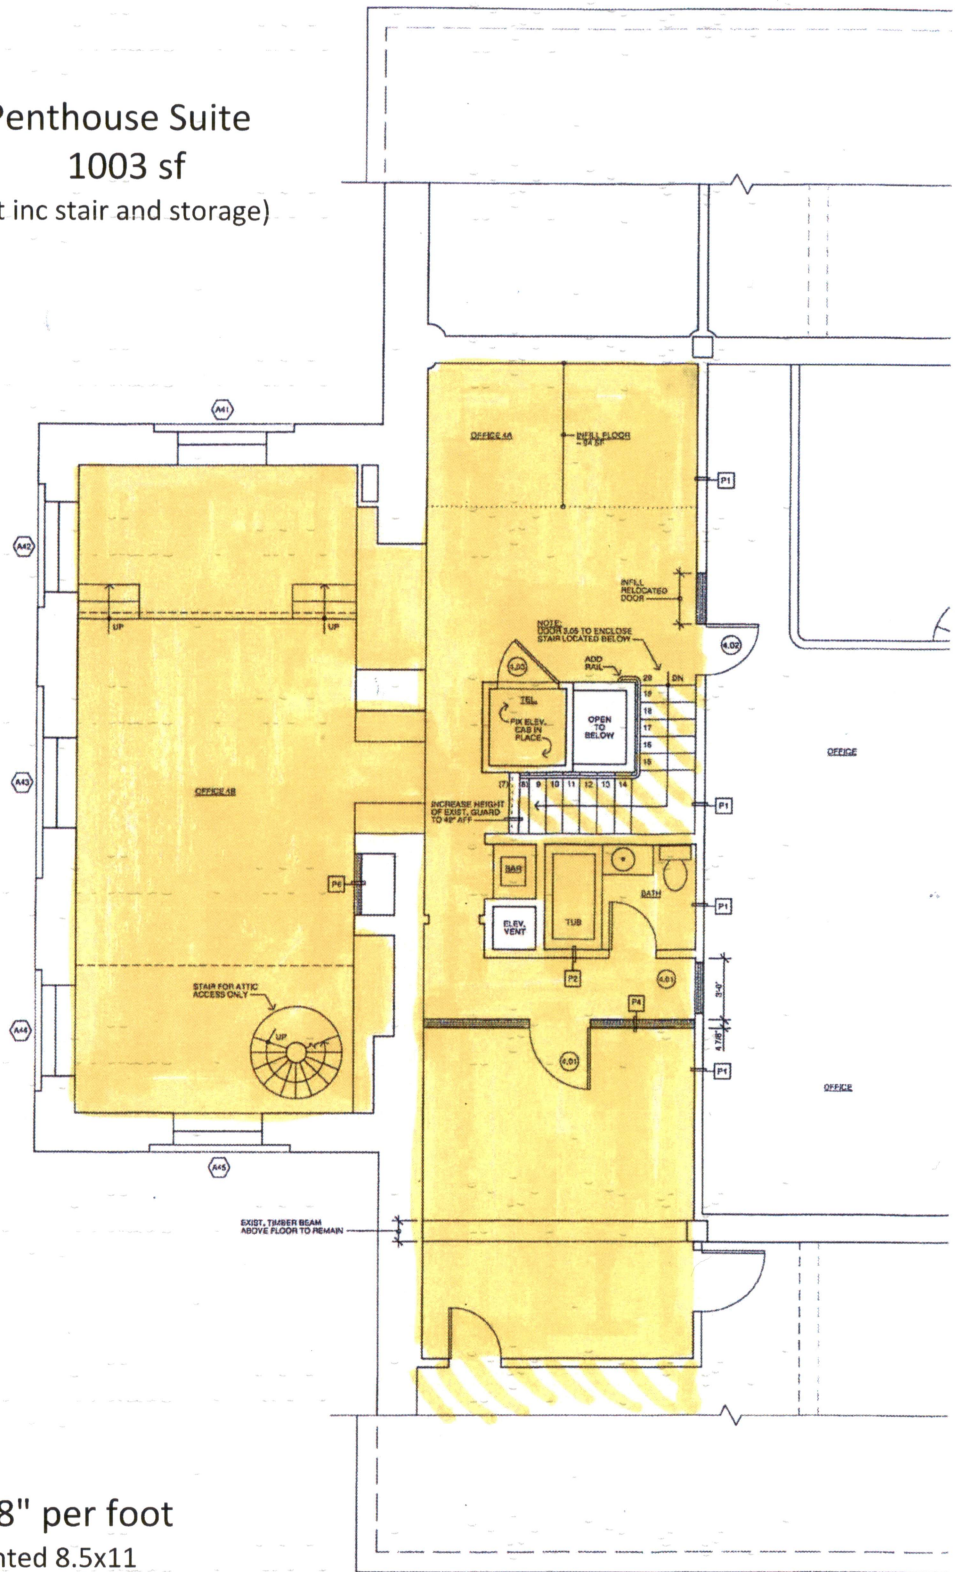

Garden Suite
568 sf

Scale: 1/8" per foot
when printed 8.5x11

River Suite
383 sf

Suite
295 sf

Suite
180 sf

Scale: 1/8" per foot
when printed 8.5x11

Loft Suite
508 sf

Scale: 1/8" per foot
when printed 8.5x11

Penthouse Suite
 1003 sf
 (not inc stair and storage)

Scale: 1/8" per foot
 when printed 8.5x11