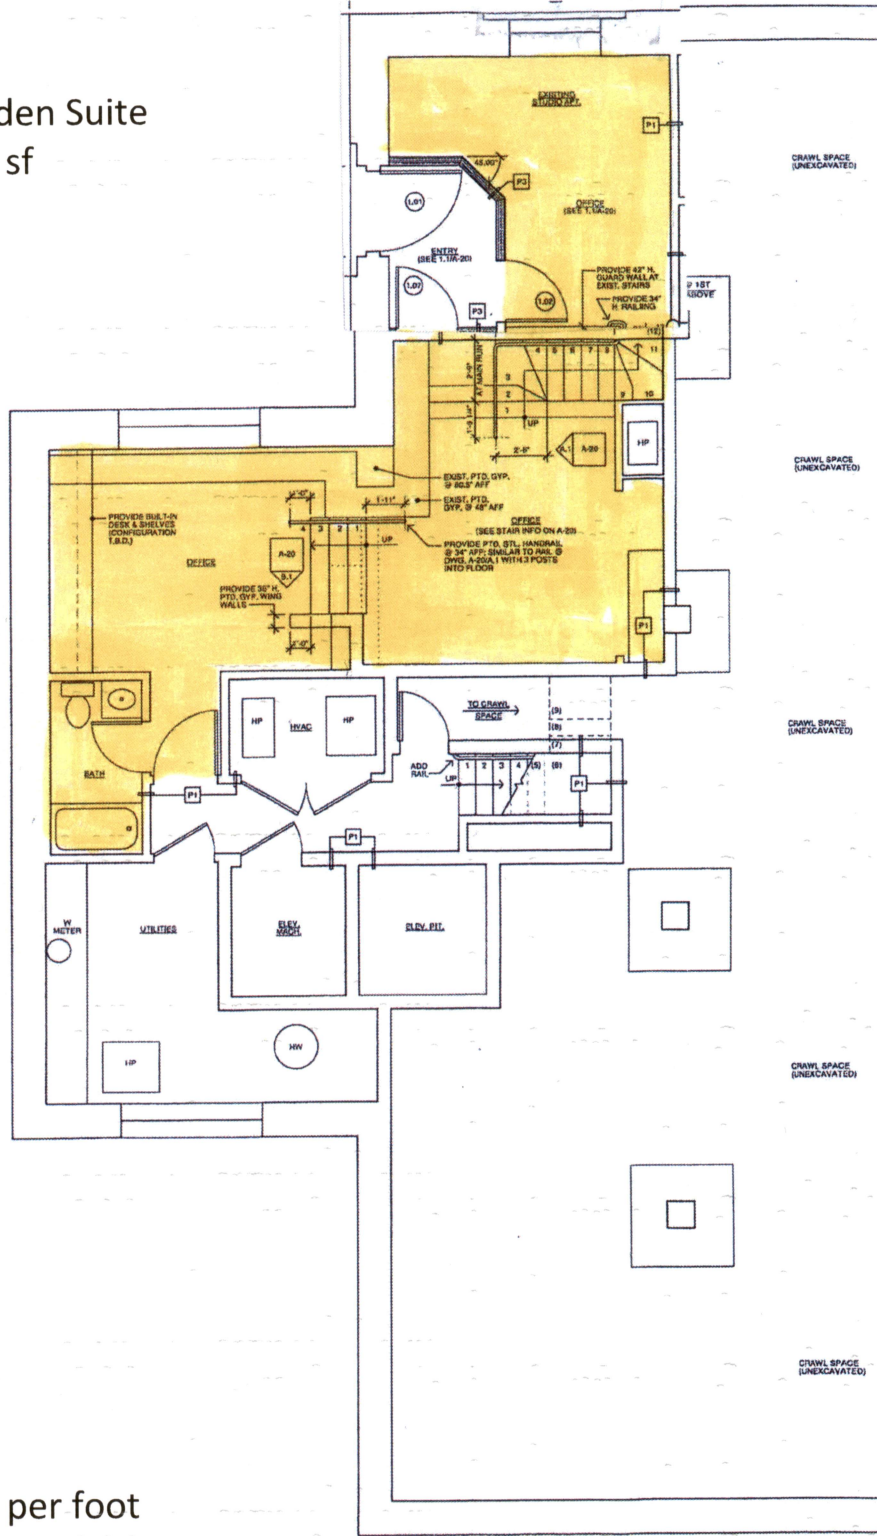

Garden Suite
568 sf

Scale: 1/8" per foot
when printed 8.5x11

River Suite
383 sf

Suite
295 sf

Suite
180 sf

Scale: 1/8" per foot
when printed 8.5x11

Loft Suite
508 sf

Scale: 1/8" per foot
when printed 8.5x11

Penthouse Suite
 1003 sf
 (not inc stair and storage)

Scale: 1/8" per foot
 when printed 8.5x11