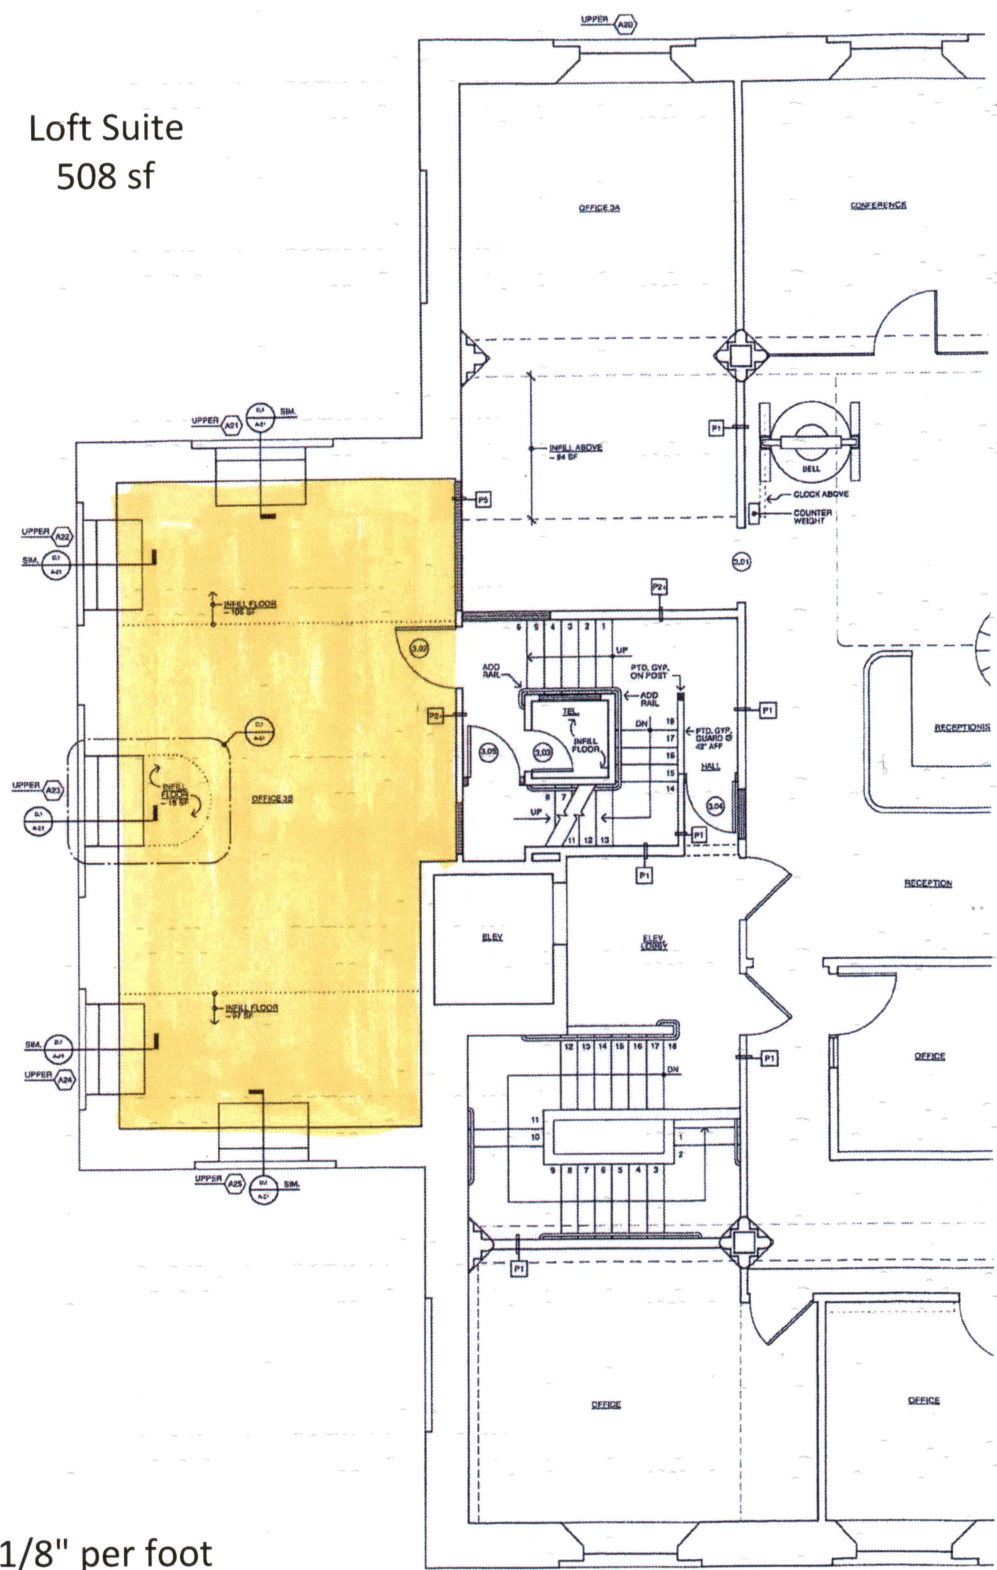

Garden Suite
568 sf

Scale: 1/8" per foot
when printed 8.5x11

River Suite
383 sf

Suite
295 sf

Suite
180 sf

Scale: 1/8" per foot
when printed 8.5x11

Loft Suite
508 sf

Scale: 1/8" per foot
when printed 8.5x11

Penthouse Suite
 1003 sf
 (not inc stair and storage)

Scale: 1/8" per foot
 when printed 8.5x11