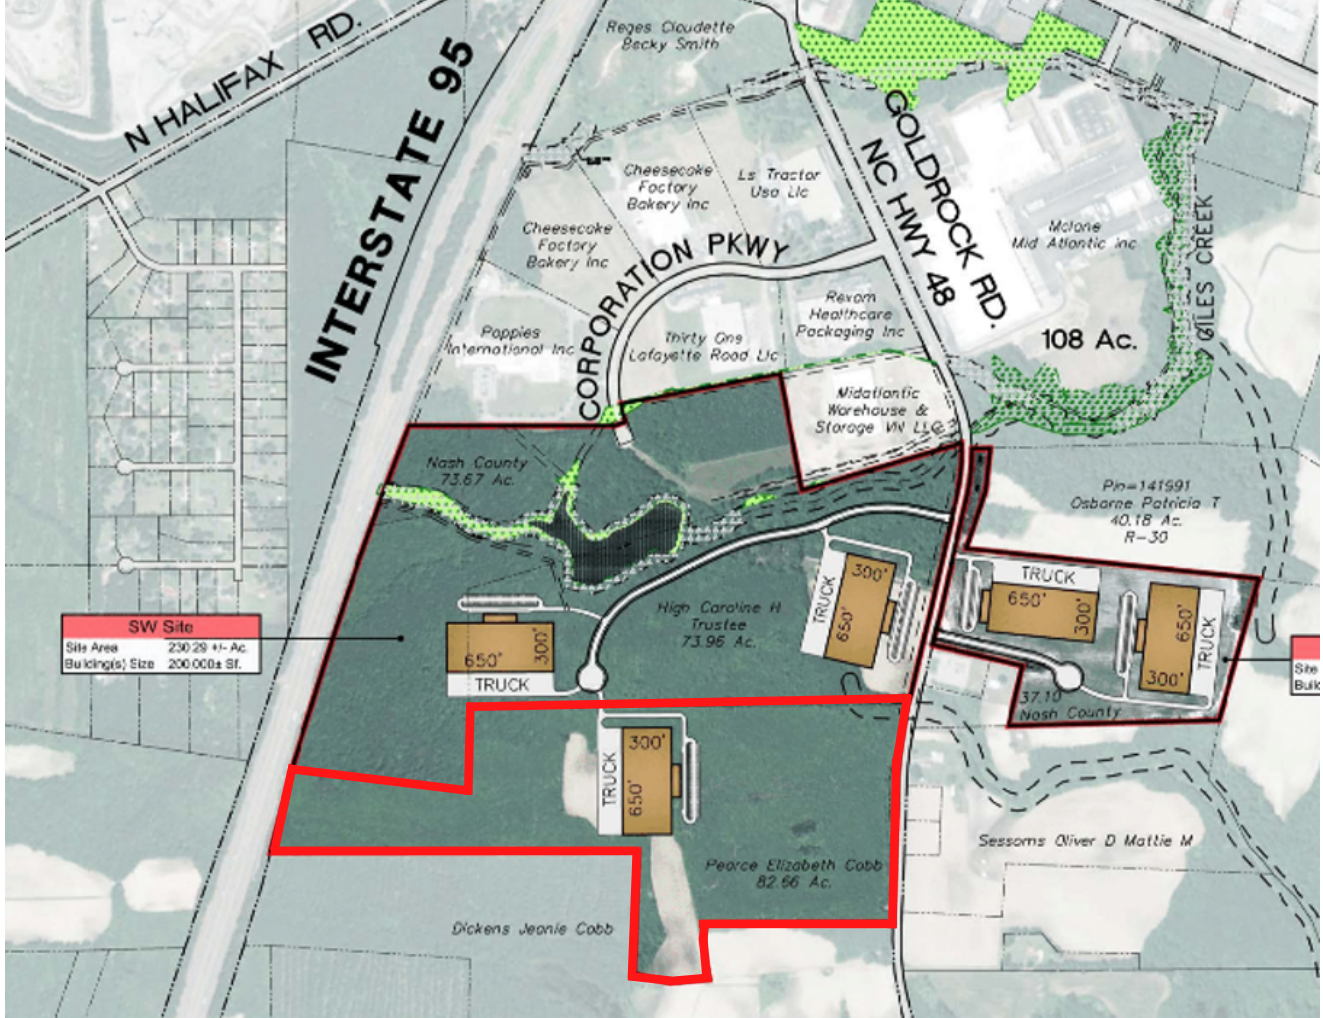

Nash County

North Carolina

Where Business meets Opportunity

83 acres

PEARCE SITE

NC Highway 48, Battleboro, NC 27809

Located less than half a mile from Interstate 95, at the geographic center of the Eastern Seaboard. Situated within 140 miles of 3 deep water ports.

- ✓ WATER
- ✓ SEWER
- ✓ ELECTRIC
- ✓ NATURAL GAS
- ✓ FIBER OPTICS

SELECTNASHNC.COM

Located 5 miles from CSX Carolina Connector Intermodal Terminal which helps connect products to consumers nationwide, with lift capacity of 110,000 containers per year. Positioned to reach more than 5 million consumers within a 120-mile radius.