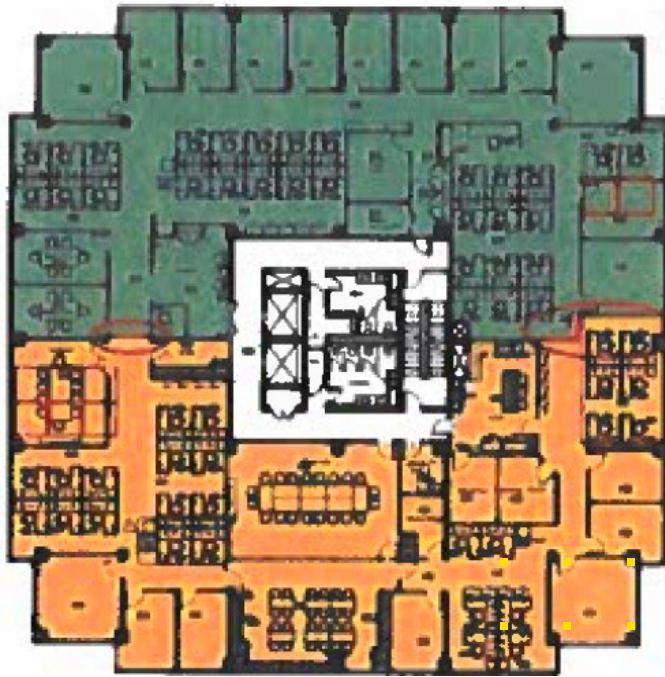

4th Floor | Suite 410

6,905 SF Available

(Green Space is Suite 410)

SPACE PROFILE

6,905

Total SF

11/30/2031

Term Expiry

Contact Listing Agent

Rental Rate

$18.25

Additional Rent (2025 estimate)

Available

Furniture

Immediate

Availability

KEY HIGHLIGHTS

- Convenient access to Highways 427, 401, 409, and 27, and just minutes from Lester B. Pearson Airport.
- Surrounded by numerous hotels, restaurants, and fitness clubs.
- On-site amenities include a gym.
- The Royal Woodbine Golf Club is nearby for relaxation and networking.
- The Toronto Congress Centre and International Plaza are close, ideal for large events.
- Skyway Business Park is easily accessible by multiple public transit routes, including a special rush-hour express route to and from the Bloor subway line, serviced by both TTC and Mississauga Transit.
- Managed by First Real Properties with an on-site management office, security card-access system, and nightly patrols.