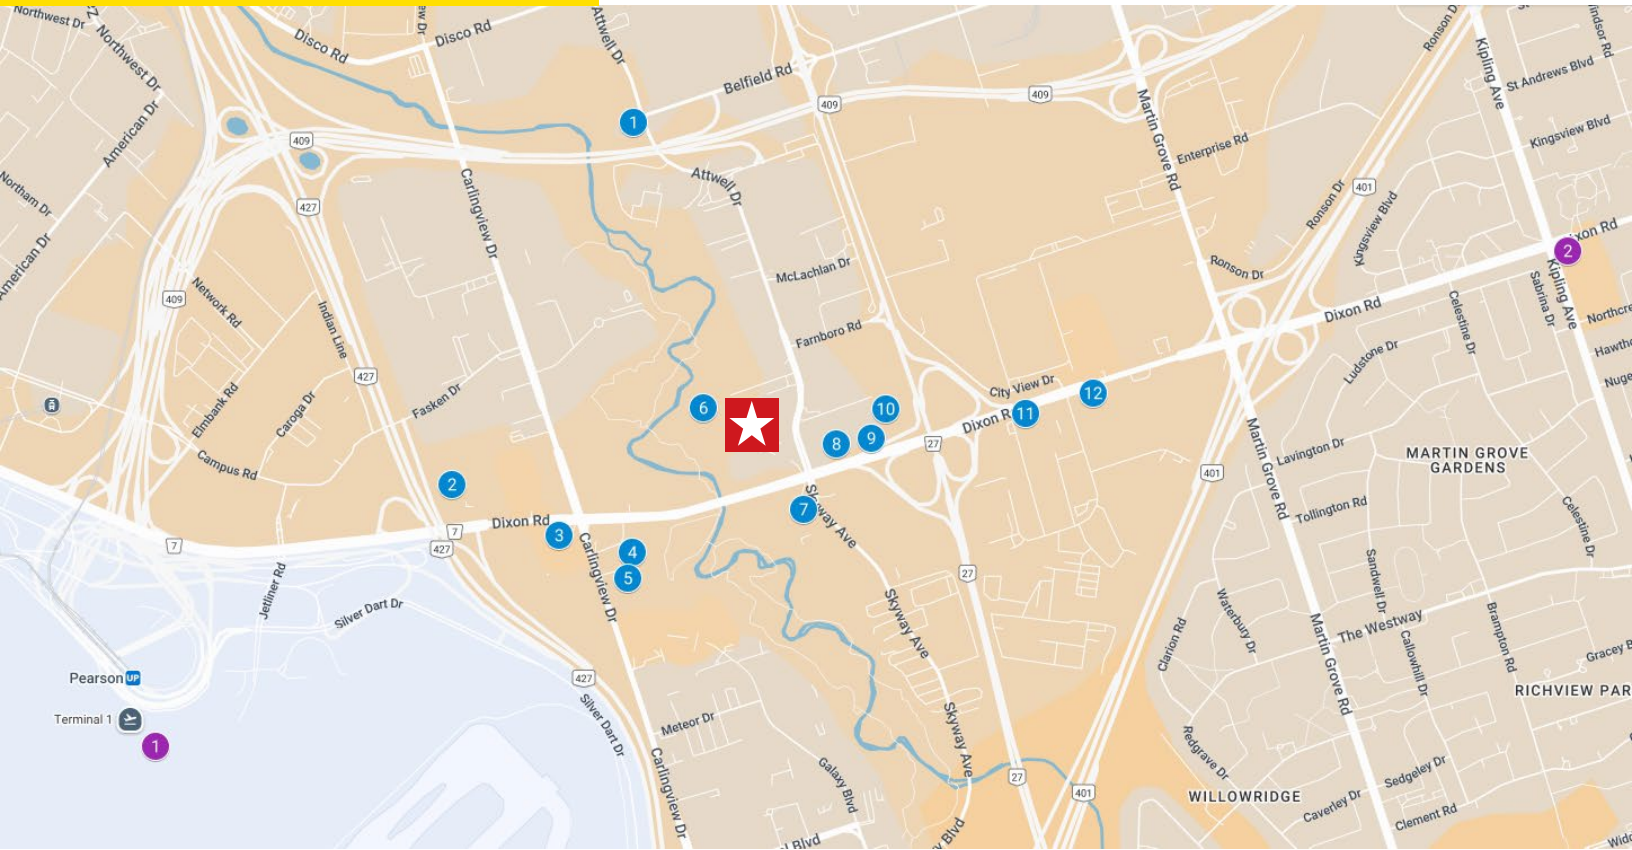

## PROPERTY OVERVIEW

Located at the corner of Attwell Drive and Dixon Road, Skyway Business Park offers a prime location with easy access to major highways including 427, 401, 409, and 27. Just minutes from Lester B. Pearson International Airport, it's the ideal choice for businesses needing quick connections to the airport, the west end, and downtown. Perfect for companies looking for strategic convenience and accessibility!

### KEY HIGHLIGHTS

- Convenient access to Highways 427, 401, 409, and 27, and just minutes from Lester B. Pearson Airport.
- Surrounded by numerous hotels, restaurants, and fitness clubs.
- On-site amenities include a gym.
- The Royal Woodbine Golf Club is nearby for relaxation and networking.
- The Toronto Congress Centre and International Plaza are close, ideal for large events.
- Skyway Business Park is easily accessible by multiple public transit routes, including a special rush-hour express route to and from the Bloor subway line, serviced by both TTC and Mississauga Transit.
- Managed by First Real Properties with an on-site management office, security card-access system, and nightly patrols.

# Amenities Map

- 1 Jp Grill & Bar
- 2 Bistro YYZ & Patio
- 3 Turtle Jack's Etobicoke
- 4 Wayside Social - Eatery Cafe
- 5 The Bistro
- 6 Moxies Dixon Road
- 7 Olio Grille
- 8 Boston Pizza
- 9 Scaddabush Italian Kitchen
- 10 Jack Astor's Bar & Grill Airport
- 11 Lot41 Social Bar & Table
- 12 Silver Chopsticks
- 1 CIBC Branch with ATM
- 2 RBC Royal Bank ATM