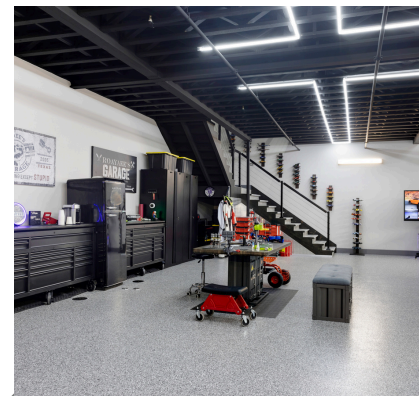

FOR LEASE

LUXE GARAGE CONDOS

NOT YOUR AVERAGE SPACE!

Whether you're into flaunting high-end cars or setting up a sharp home office, this place has got you covered.

1435 FM 1463
KATY, TX 77494

Mina Rezaie
832-607-2474
mina@rezaie.com