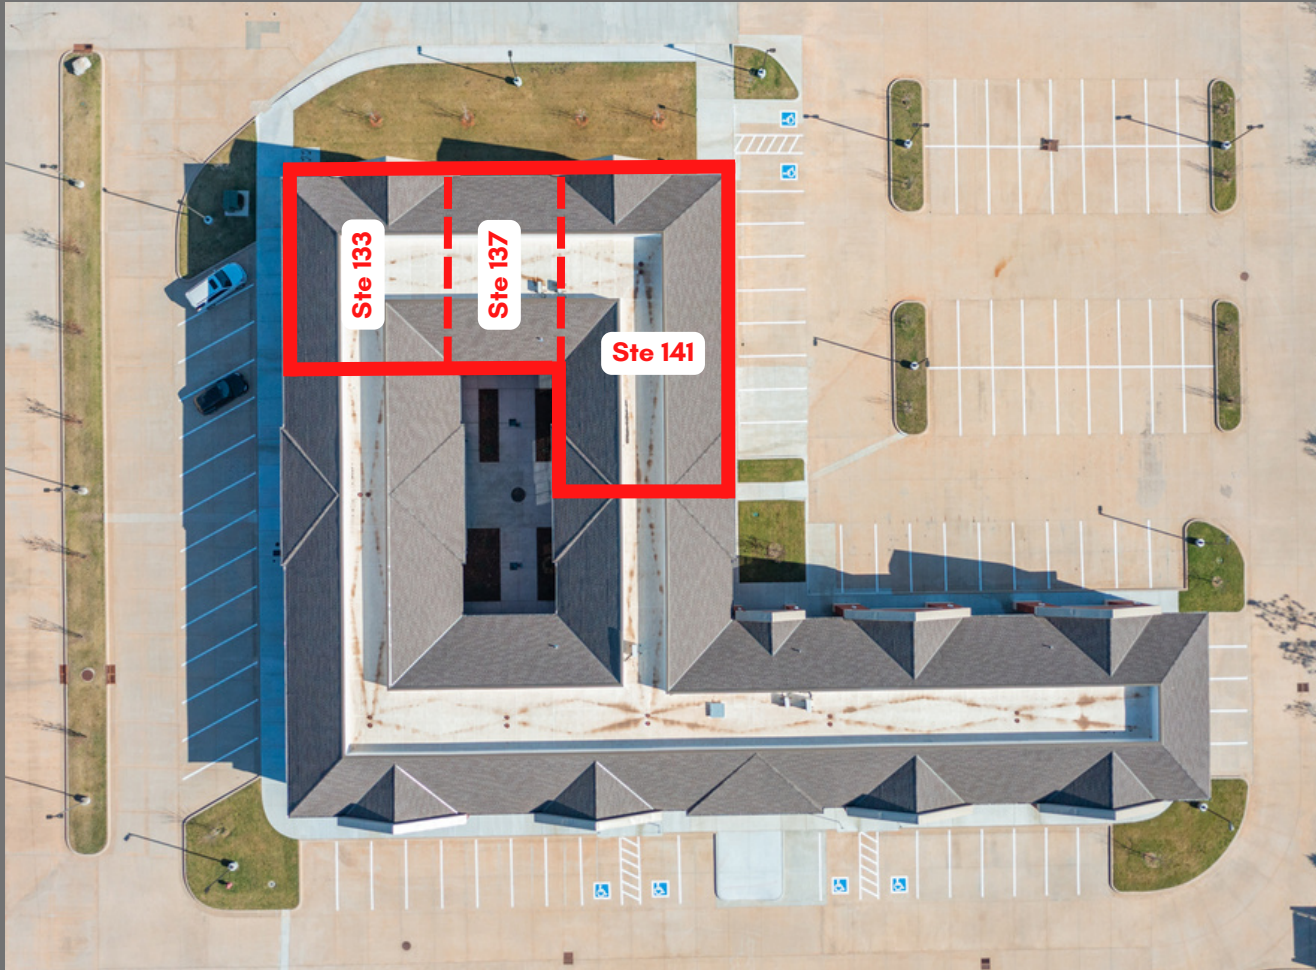

36 North

2751 36th Ave NW
Norman, OK 73072

First Floor

Property Detail:

(Downstairs Availability)

Non-retail Suite Square Footage*

- Suite 133: 1,546
- Suite 137: 1,176
- Suite 141: 2,546

* Adjacent suites can be combined for increased square footage

Rental rate: \$20/SF + \$4/SF CAM

36 North

2751 36th Ave NW
Norman, OK 73072

Property Detail:

(Downstairs Availability)

Non-retail Suite Square Footage*

- Suite 133: 1,546
- Suite 137: 1,176
- Suite 141: 2,546

**Adjacent suites can be combined for increased square footage*

Rental rate: \$20/SF + \$4/SF CAM