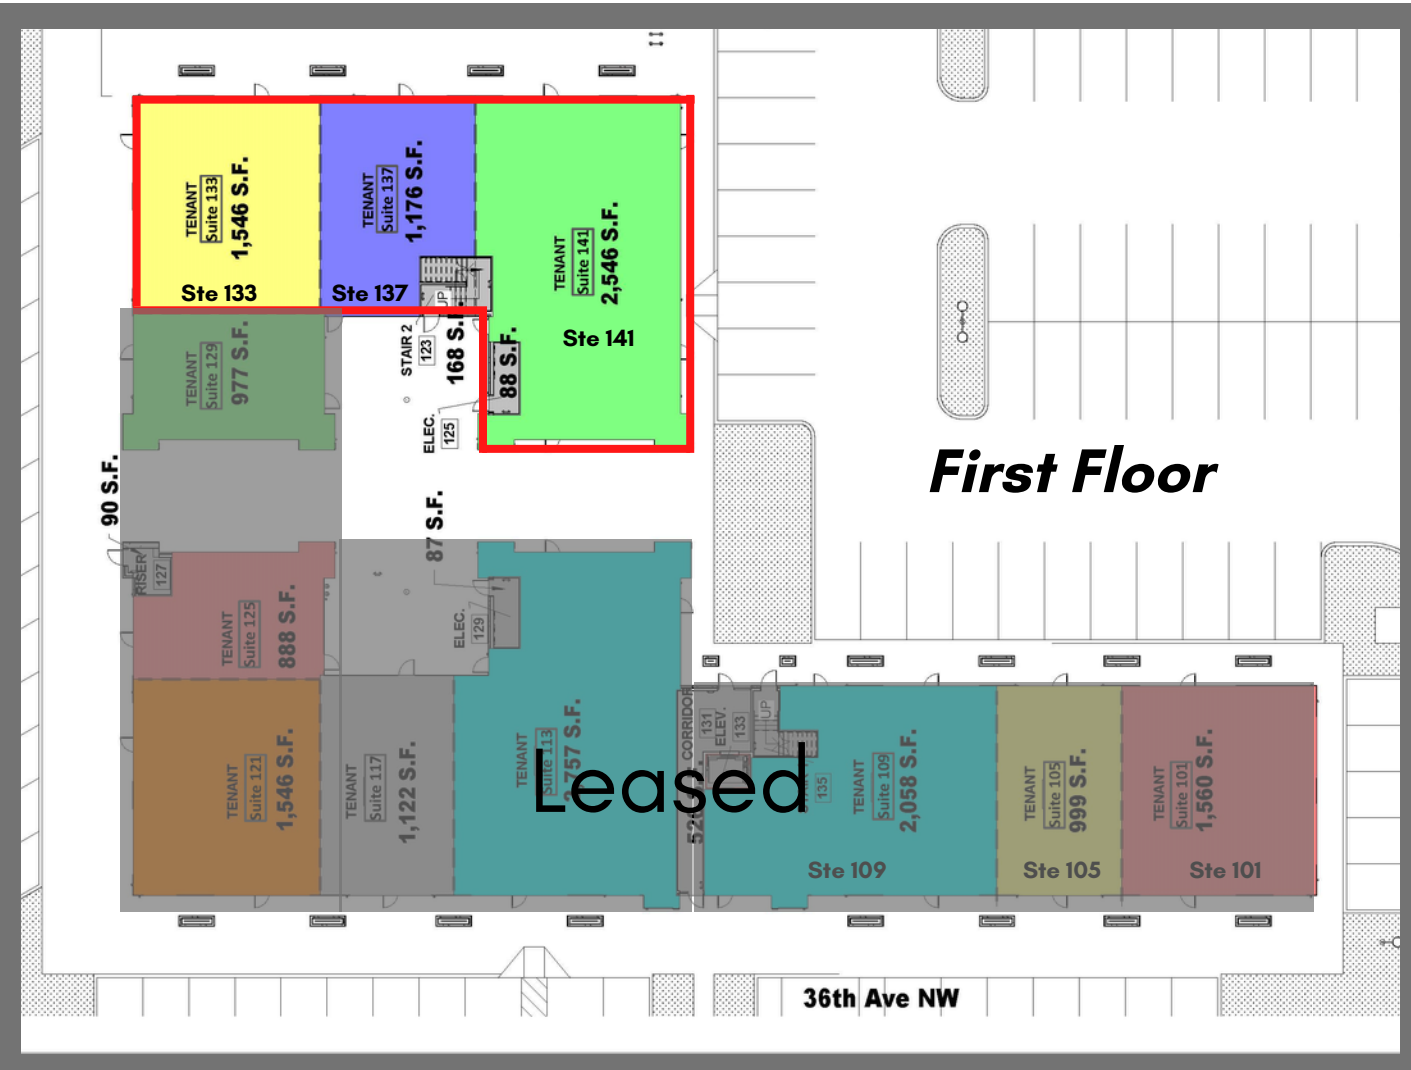

36 North

2751 36th Ave NW
Norman, OK 73072

First Floor

Property Detail:

(Downstairs Availability)

Non-retail Suite Square Footage*

- Suite 133: 1,546
- Suite 137: 1,176
- Suite 141: 2,546

* Adjacent suites can be combined for increased square footage

Rental rate: \$20/SF + \$4/SF CAM

36 North

2751 36th Ave NW
Norman, OK 73072

Property Detail:

(Downstairs Availability)

Non-retail Suite Square Footage*

- Suite 133: 1,546
- Suite 137: 1,176
- Suite 141: 2,546

**Adjacent suites can be combined for increased square footage*

Rental rate: \$20/SF + \$4/SF CAM