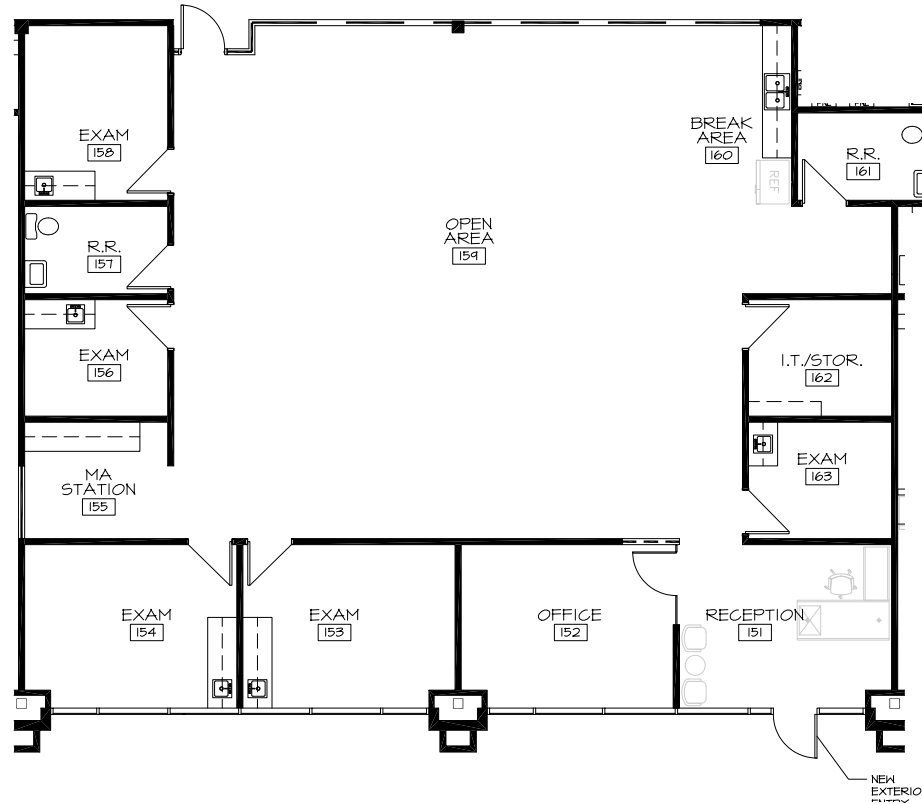

Suite 120 | 3,753 SF

SPEC SUITE TEST FIT

OWNED BY

LEASING BY

Rachael Thompson

602.513.5122

rachael.thompson@kidder.com

Perry Gabuzzi, CCIM

OWNED BY

LEASING BY

Rachael Thompson
602.513.5122
rachael.thompson@kidder.com

Perry Gabuzzi, CCIM
602.513.5116
perry.gabuzzi@kidder.com

Suite 150 | 3,424 SF

OWNED BY

LEASING BY

Rachael Thompson
602.513.5122
rachael.thompson@kidder.com

Perry Gabuzzi, CCIM
602.513.5116
perry.gabuzzi@kidder.com

Suite 200 | 1,574 SF

SPEC SUITE TEST FIT

OWNED BY

LEASING BY

Rachael Thompson

602.513.5122

rachael.thompson@kidder.com

Perry Gabuzzi, CCIM

602.513.5116

perry.gabuzzi@kidder.com

Suite 210 | 2,638 SF

SPEC SUITE TEST FIT

OWNED BY

LEASING BY

Rachael Thompson