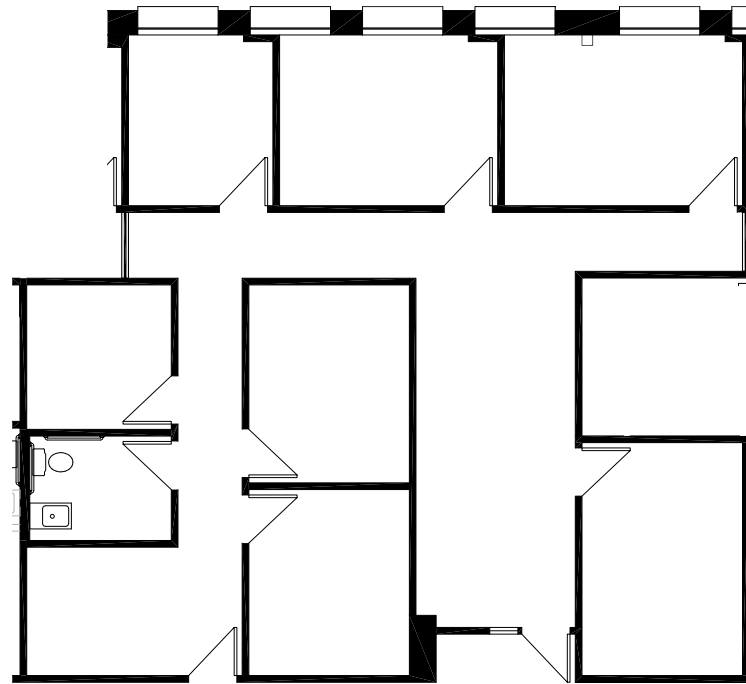

Perry Gabuzzi, CCIM

602.513.5116

perry.gabuzzi@kidder.com

Suite 210 | 2,638 SF

SPEC SUITE TEST FIT

OWNED BY

LEASING BY

Rachael Thompson

602.513.5122

rachael.thompson@kidder.com

Perry Gabuzzi, CCIM

602.513.5116

perry.gabuzzi@kidder.com

Suite 230 | 1,815 SF

OWNED BY

LEASING BY

Rachael Thompson
602.513.5122
rachael.thompson@kidder.com

Perry Gabuzzi, CCIM
602.513.5116
perry.gabuzzi@kidder.com

Suite 235 | 2,195 SF

SPEC SUITE TEST FIT

OWNED BY

LEASING BY

Rachael Thompson
602.513.5122
rachael.thompson@kidder.com