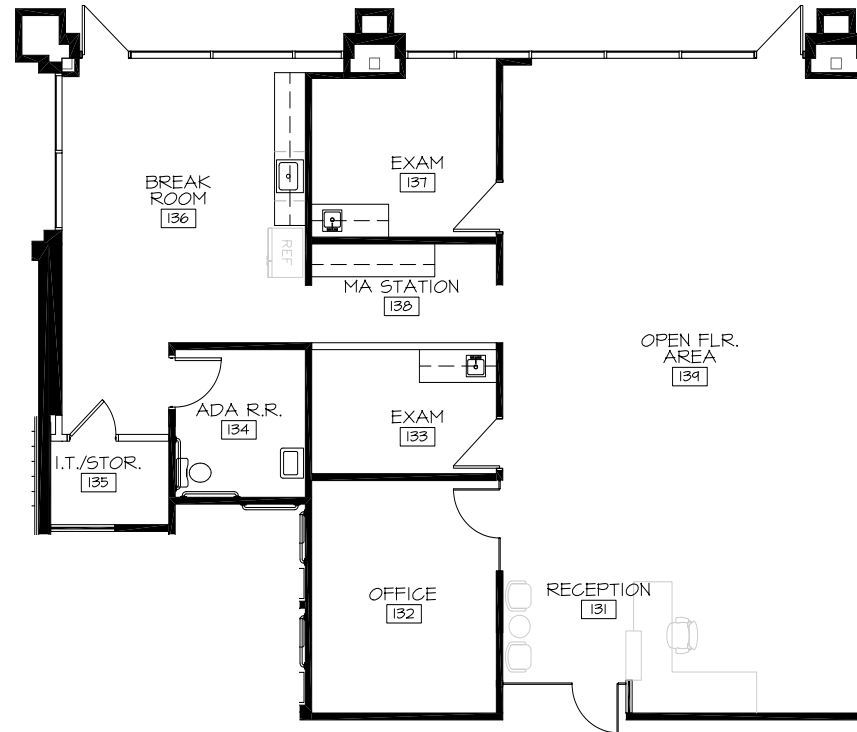

Suite 130 | 2,331 SF

OWNED BY

LEASING BY

Rachael Thompson
602.513.5122
rachael.thompson@kidder.com

Perry Gabuzzi, CCIM
602.513.5116
perry.gabuzzi@kidder.com