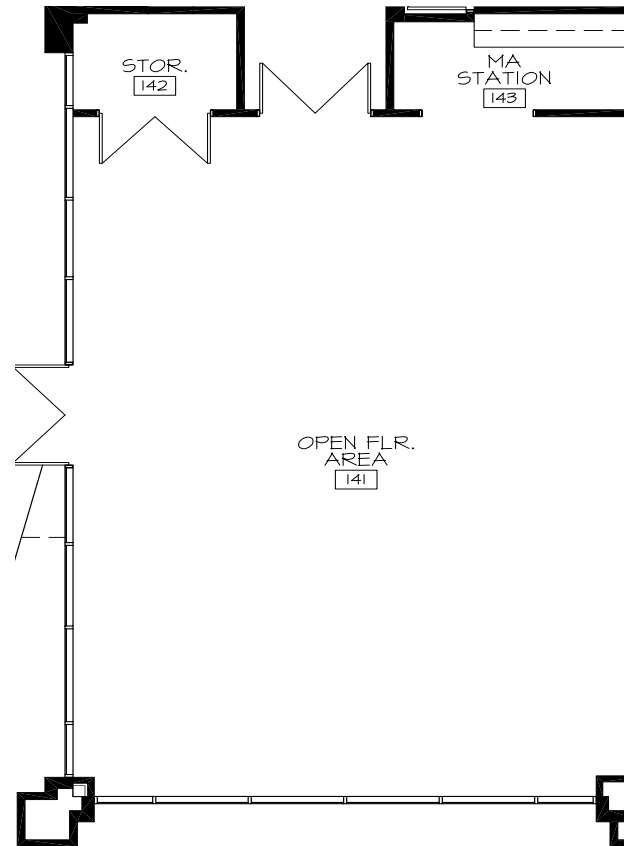

Suite 120 | 3,753 SF

SPEC SUITE TEST FIT

OWNED BY

LEASING BY

Rachael Thompson

602.513.5122

rachael.thompson@kidder.com

Perry Gabuzzi, CCIM

602.513.5116

perry.gabuzzi@kidder.com

Suite 130 | 2,331 SF

OWNED BY

LEASING BY

Rachael Thompson
602.513.5122
rachael.thompson@kidder.com

Perry Gabuzzi, CCIM
602.513.5116
perry.gabuzzi@kidder.com

Suite 140 | 1,763 SF

Perry Gabuzzi, CCIM
602.513.5116
perry.gabuzzi@kidder.com

Suite 200 | 1,574 SF

SPEC SUITE TEST FIT

OWNED BY

LEASING BY

Rachael Thompson

602.513.5122

rachael.thompson@kidder.com