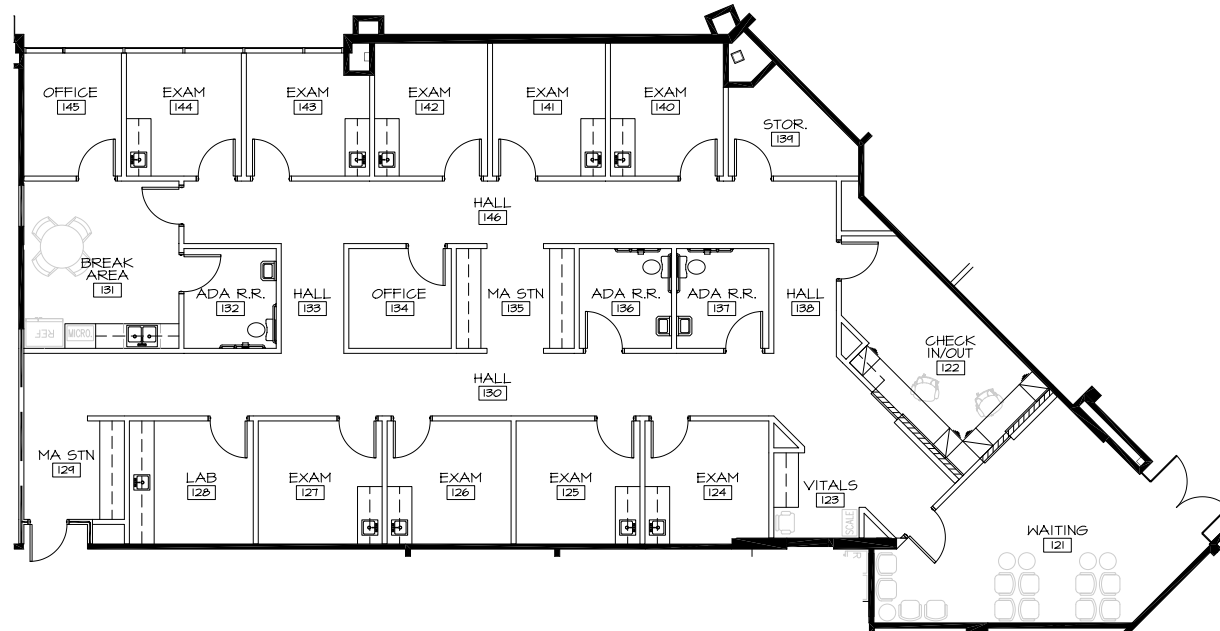

Suite 120 | 3,753 SF

SPEC SUITE TEST FIT

OWNED BY

LEASING BY

Rachael Thompson

602.513.5122

rachael.thompson@kidder.com

Perry Gabuzzi, CCIM

602.513.5116

perry.gabuzzi@kidder.com

Suite 130 | 2,331 SF

OWNED BY

LEASING BY

Rachael Thompson
602.513.5122
rachael.thompson@kidder.com

Perry Gabuzzi, CCIM
602.513.5116
perry.gabuzzi@kidder.com

Suite 140 | 1,763 SF