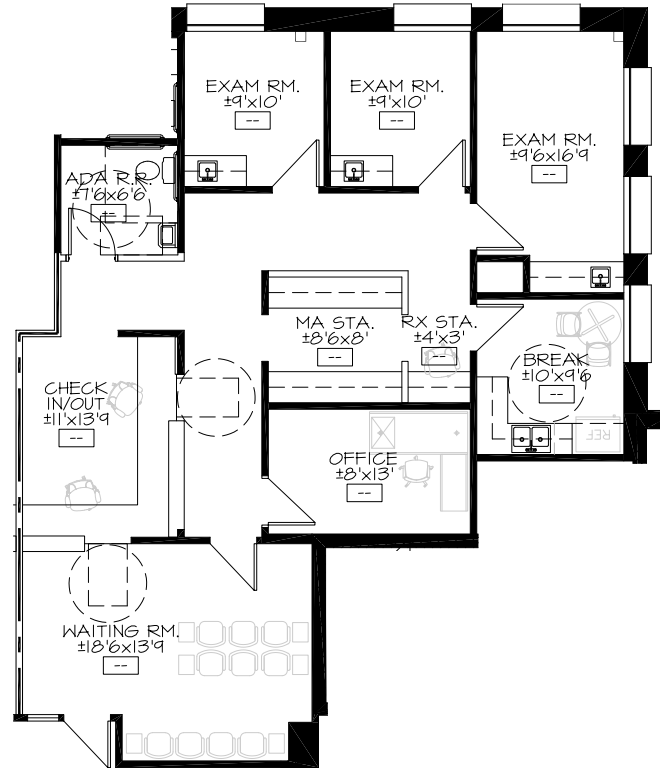

Suite 120 | 3,753 SF

SPEC SUITE TEST FIT

OWNED BY

LEASING BY

Rachael Thompson

602.513.5122

rachael.thompson@kidder.com

Perry Gabuzzi, CCIM

OWNED BY

LEASING BY

Rachael Thompson
602.513.5122
rachael.thompson@kidder.com

Perry Gabuzzi, CCIM
602.513.5116
perry.gabuzzi@kidder.com

Suite 150 | 3,424 SF

OWNED BY

LEASING BY

Rachael Thompson
602.513.5122
rachael.thompson@kidder.com

Perry Gabuzzi, CCIM
602.513.5116
perry.gabuzzi@kidder.com

Suite 200 | 1,574 SF

SPEC SUITE TEST FIT

OWNED BY

LEASING BY

Rachael Thompson

602.513.5122

rachael.thompson@kidder.com

Perry Gabuzzi, CCIM

602.513.5116

perry.gabuzzi@kidder.com

Suite 210 | 2,638 SF

SPEC SUITE TEST FIT

OWNED BY

LEASING BY

Rachael Thompson