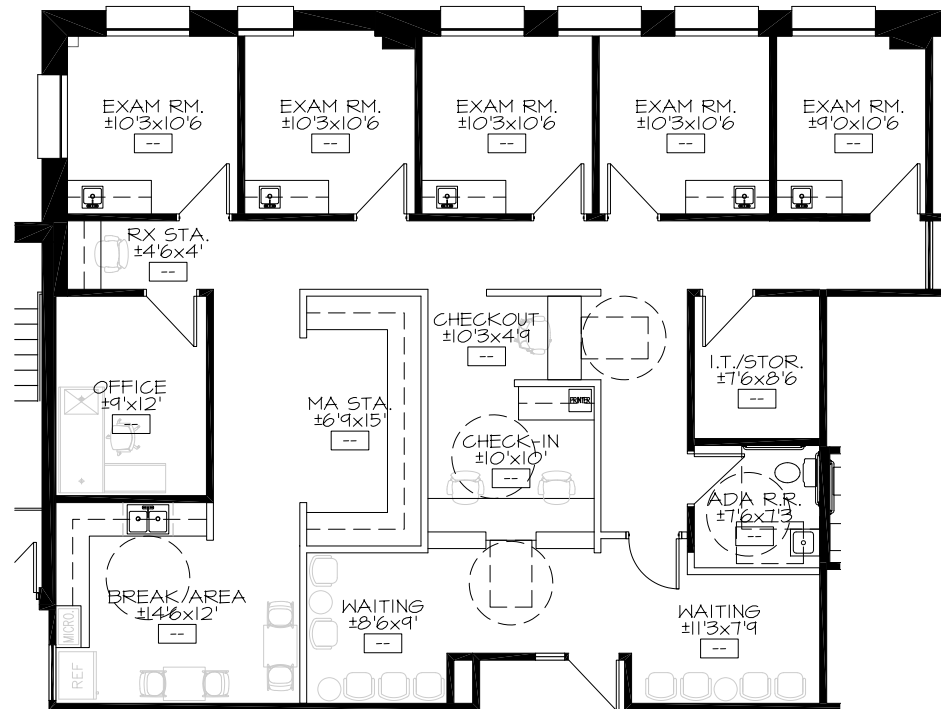

Perry Gabuzzi, CCIM

602.513.5116

perry.gabuzzi@kidder.com

Suite 210 | 2,638 SF

SPEC SUITE TEST FIT

OWNED BY

LEASING BY

Rachael Thompson

602.513.5122

rachael.thompson@kidder.com

Perry Gabuzzi, CCIM

602.513.5116

perry.gabuzzi@kidder.com

Suite 230 | 1,815 SF

OWNED BY

LEASING BY

Rachael Thompson
602.513.5122
rachael.thompson@kidder.com

Perry Gabuzzi, CCIM
602.513.5116
perry.gabuzzi@kidder.com

Suite 235 | 2,195 SF

SPEC SUITE TEST FIT

OWNED BY

LEASING BY

Rachael Thompson
602.513.5122
rachael.thompson@kidder.com