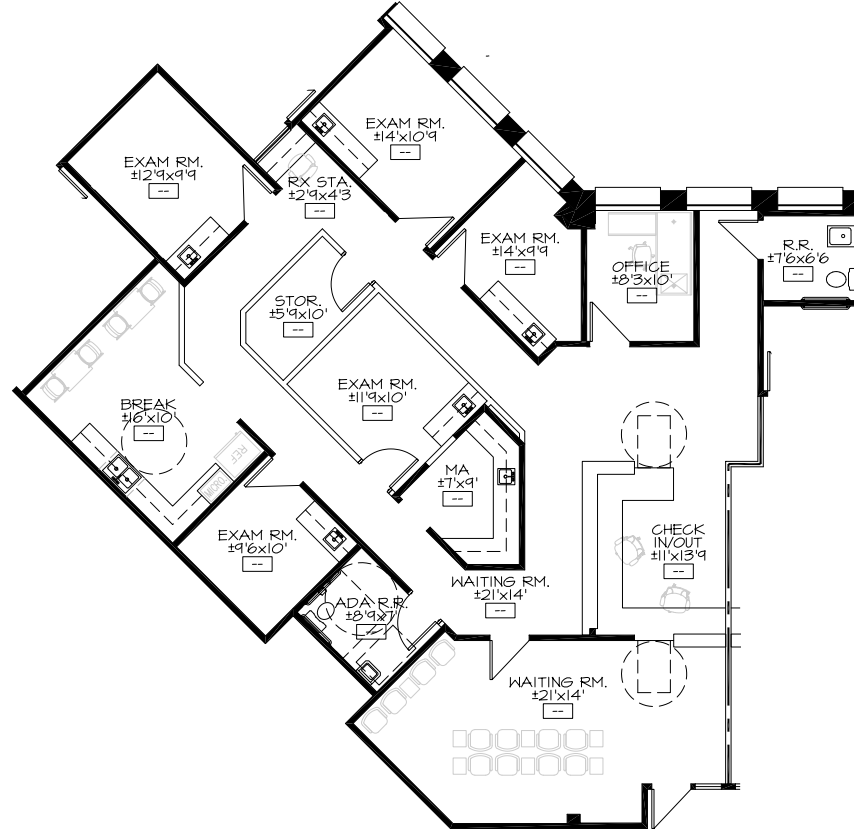

Perry Gabuzzi, CCIM
602.513.5116
perry.gabuzzi@kidder.com

Suite 200 | 1,574 SF

SPEC SUITE TEST FIT

OWNED BY

LEASING BY

Rachael Thompson

602.513.5122

rachael.thompson@kidder.com

Perry Gabuzzi, CCIM

602.513.5116

perry.gabuzzi@kidder.com

Suite 210 | 2,638 SF

SPEC SUITE TEST FIT

OWNED BY

LEASING BY

Rachael Thompson