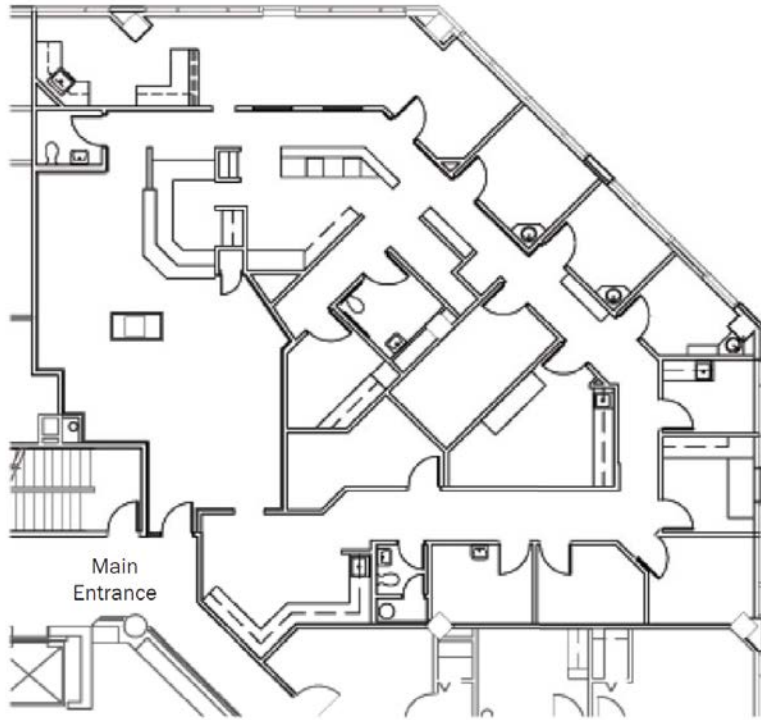

11111 Research Boulevard
Austin, Texas

Fourth Floor Key Plan

Fourth Floor

Suite 400 - 4,265 RSF

Suite Plan

For Leasing Information Contact:

Jinny Saad

Leasing Manager