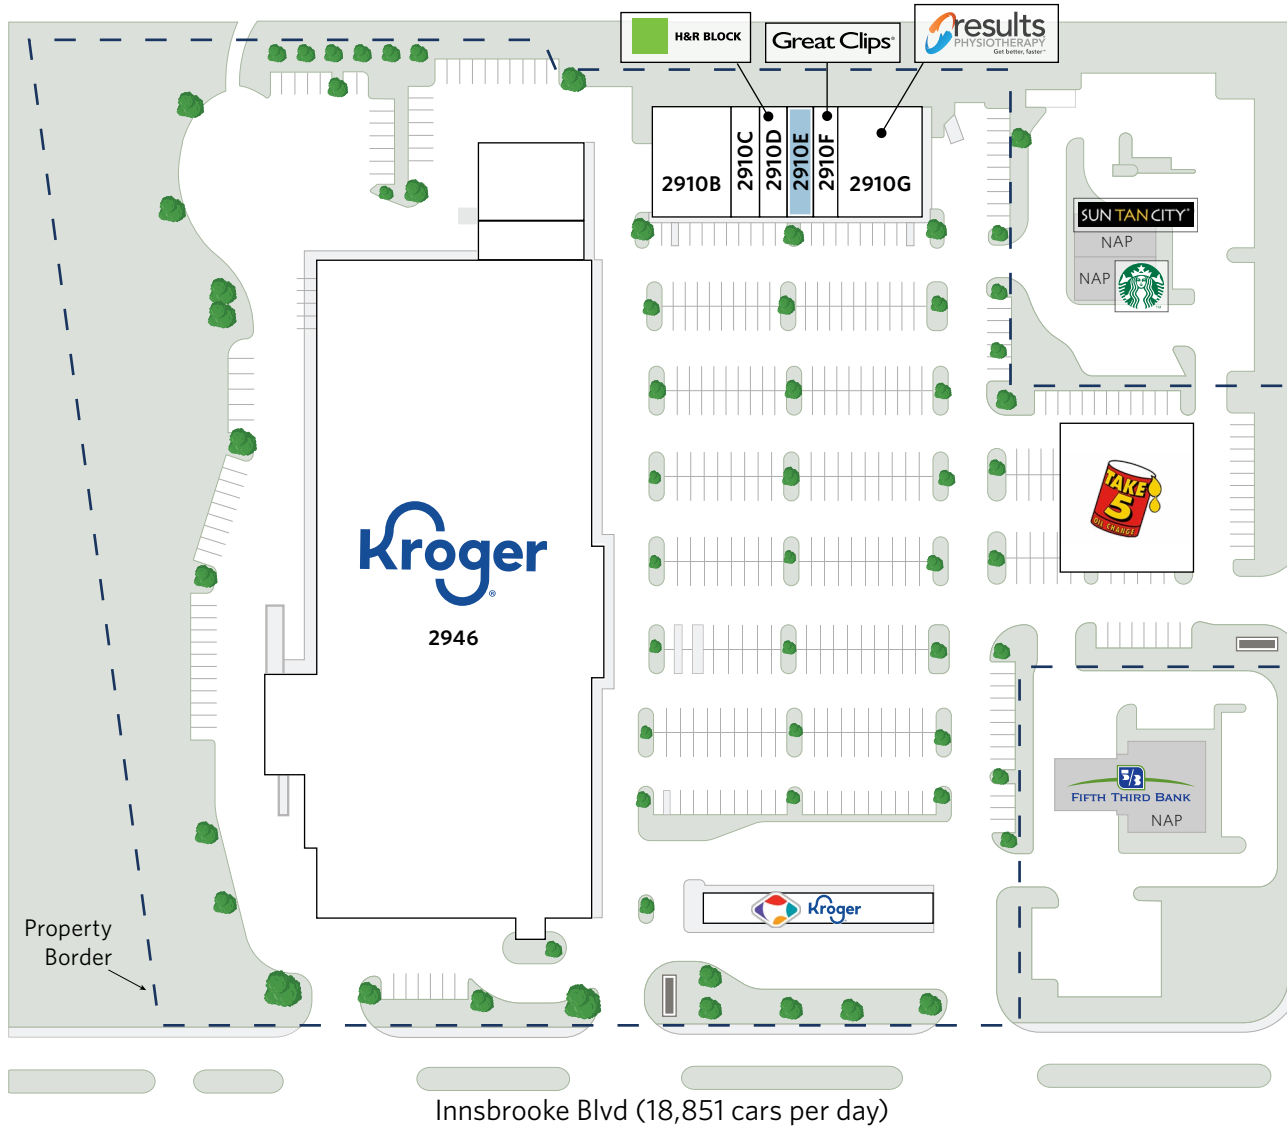

INNSBROOKE TOWNE SQUARE

2920-2946 South Church Street, Murfreesboro, TN 37127

±11.94 acres
 pylon

US 231 Church Street (34,761 cars per day)

UNIT	TENANT	SQ. FT.
2946	Kroger (G/L)	94,274
2910B	Barfield Clinic	4,171
2910C	Perfect Nails	1,400
2910D	H&R Block	1,400
2910E	Available	1,400
2910F	Great Clips	1,400
2910G	Results Physiotherapy	4,200