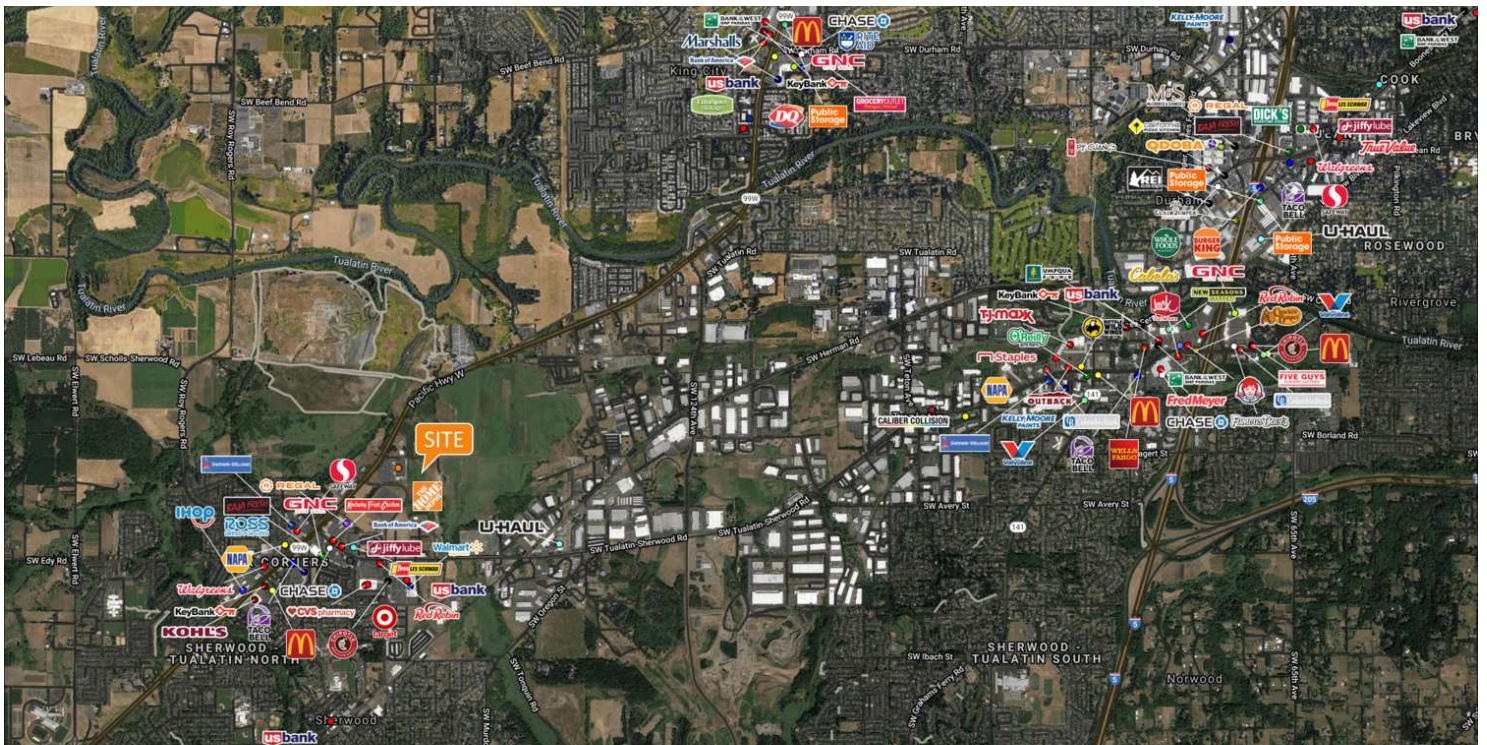

±11.45 AC SHERWOOD, OR

20260 SW Pacific Hwy., Sherwood, OR 97140

Location Maps

KEN STEPHENS
813.349.8418
kstephens@retail-pa.com

MATT MARTINEZ
360.946.4240
matt.martinez@srsre.com
OR #990600066

Retail Property Advisors // 813.530.2770 // 611 W. Bay St. // Suite 2H, Tampa, FL 33606 // Retail-PA.com

ATLANTA // TAMPA // PASADENA, CA // AUBURN // SARASOTA // BALTIMORE

No warranty or representation, expressed or implied, is made as to the accuracy of the information contained herein, and same is submitted subject to errors, omissions, change of price, rental or other conditions, withdrawal without notice, any special list conditions imposed by our Principals.