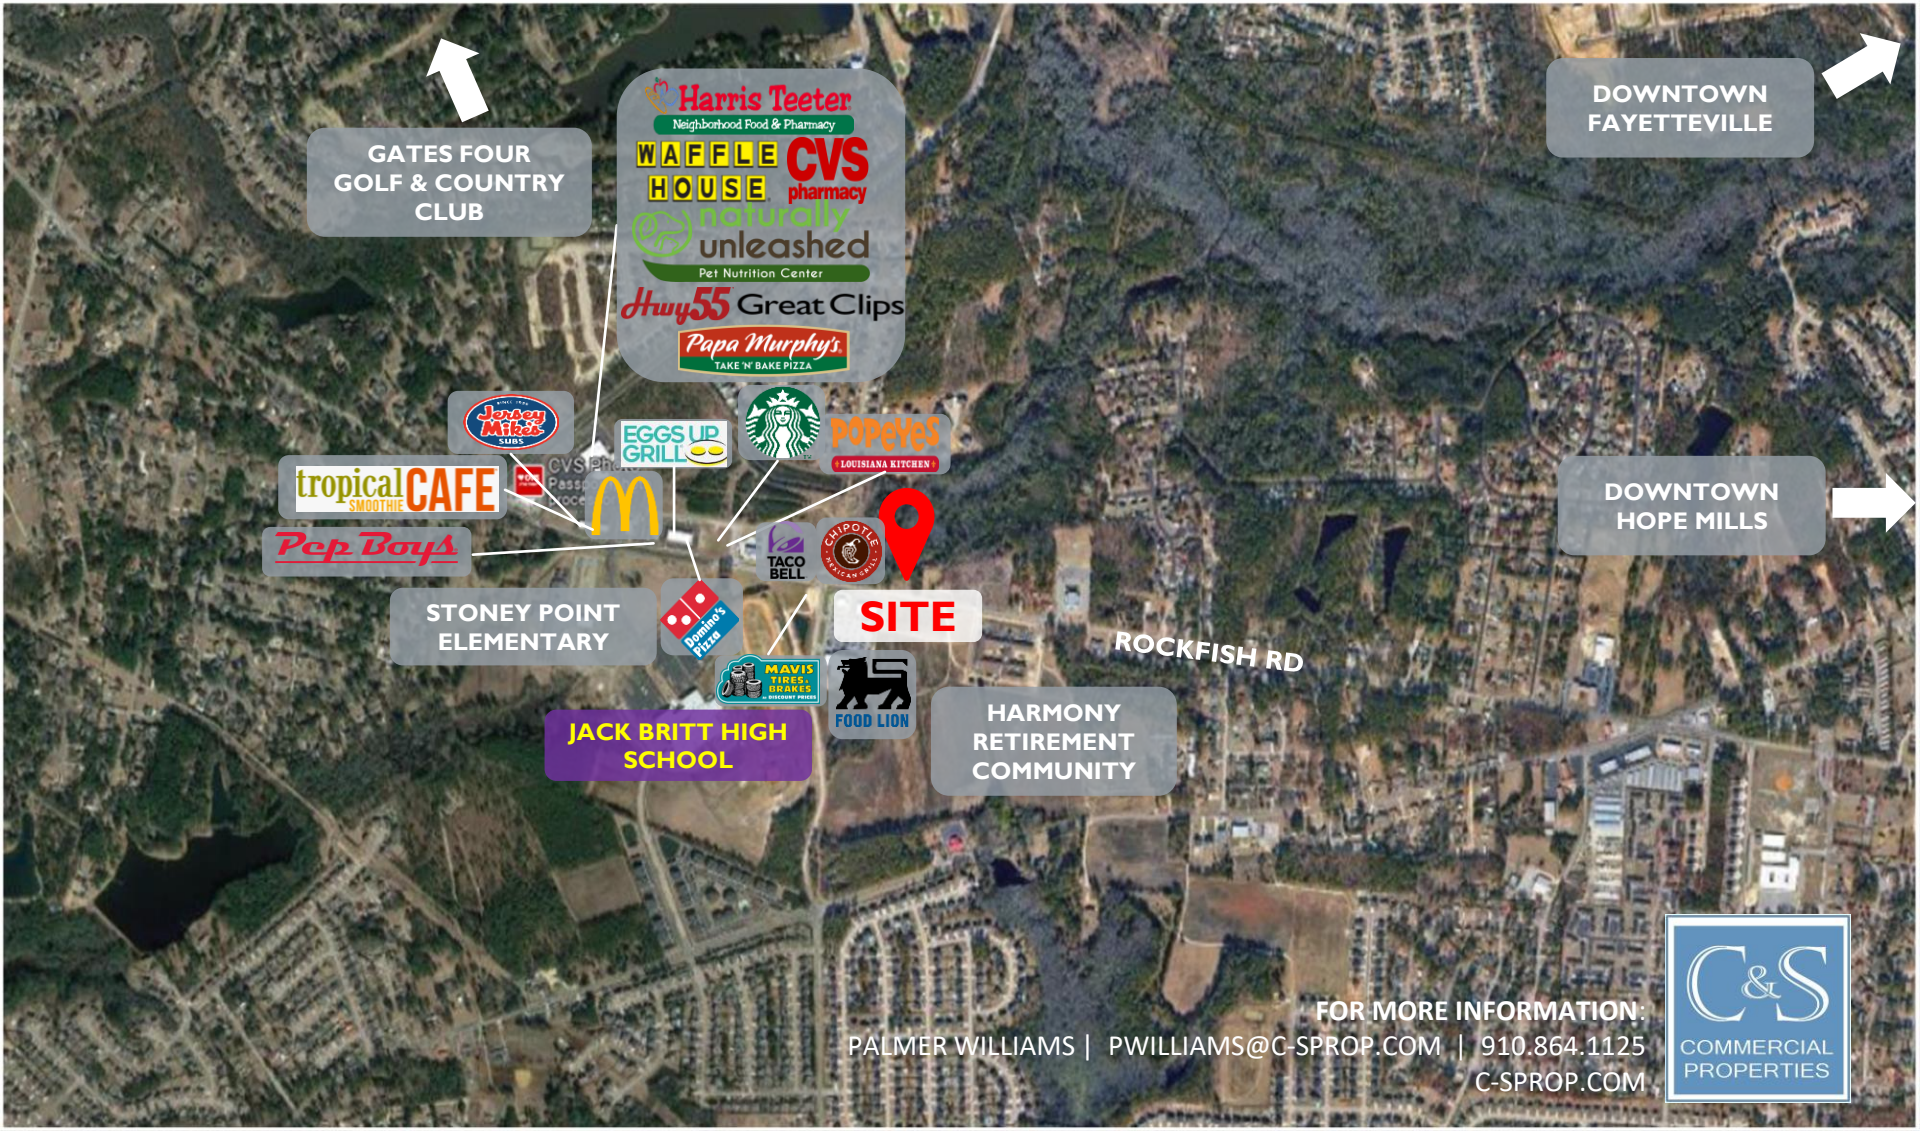

7138 Rockfish Road

FAYETTEVILLE, NC 28306

GATES FOUR
GOLF & COUNTRY
CLUB

Harris Teeter
Neighborhood Food & Pharmacy
Waffle House
CVS pharmacy
naturally unleashed
Pet Nutrition Center
Hwy 55 Great Clips
Papa Murphy's
TAKE 'N' BAKE PIZZA

DOWNTOWN
FAYETTEVILLE

Jersey Mike's

EGGS UP GRILL

Starbucks

POPEYE'S
LOUISIANA KITCHEN

tropical CAFE
SMOOTHIE

CVS pharmacy

McDonald's

FOOD LION

HARMONY
RETIREMENT
COMMUNITY

DOWNTOWN
HOPE MILLS

ROCKFISH RD

FOR MORE INFORMATION:
PALMER WILLIAMS | PWILLIAMS@C-SPROP.COM | 910.864.1125
C-SPROP.COM

PROPERTY OVERVIEW

This commercial property consists of ~10 +/- developable acres across five parcels. Willing to ground lease/subdivide outparcels. Centrally located near Jack Britt High School and the Harris Teeter and Food Lion Shopping Centers, this opportunity is poised for success in this rapidly growing area!

Waffle House pharmacy
CVS naturally unleashed
Pet Nutrition Center

Hwy 55 Great Clips

Papa Murphy's
TAKE 'N' BAKE PIZZA

Jersey Mike's
CLUBS

McDonald's

EGGS UP GRILL

Dominic's Pizzeria

Starbucks