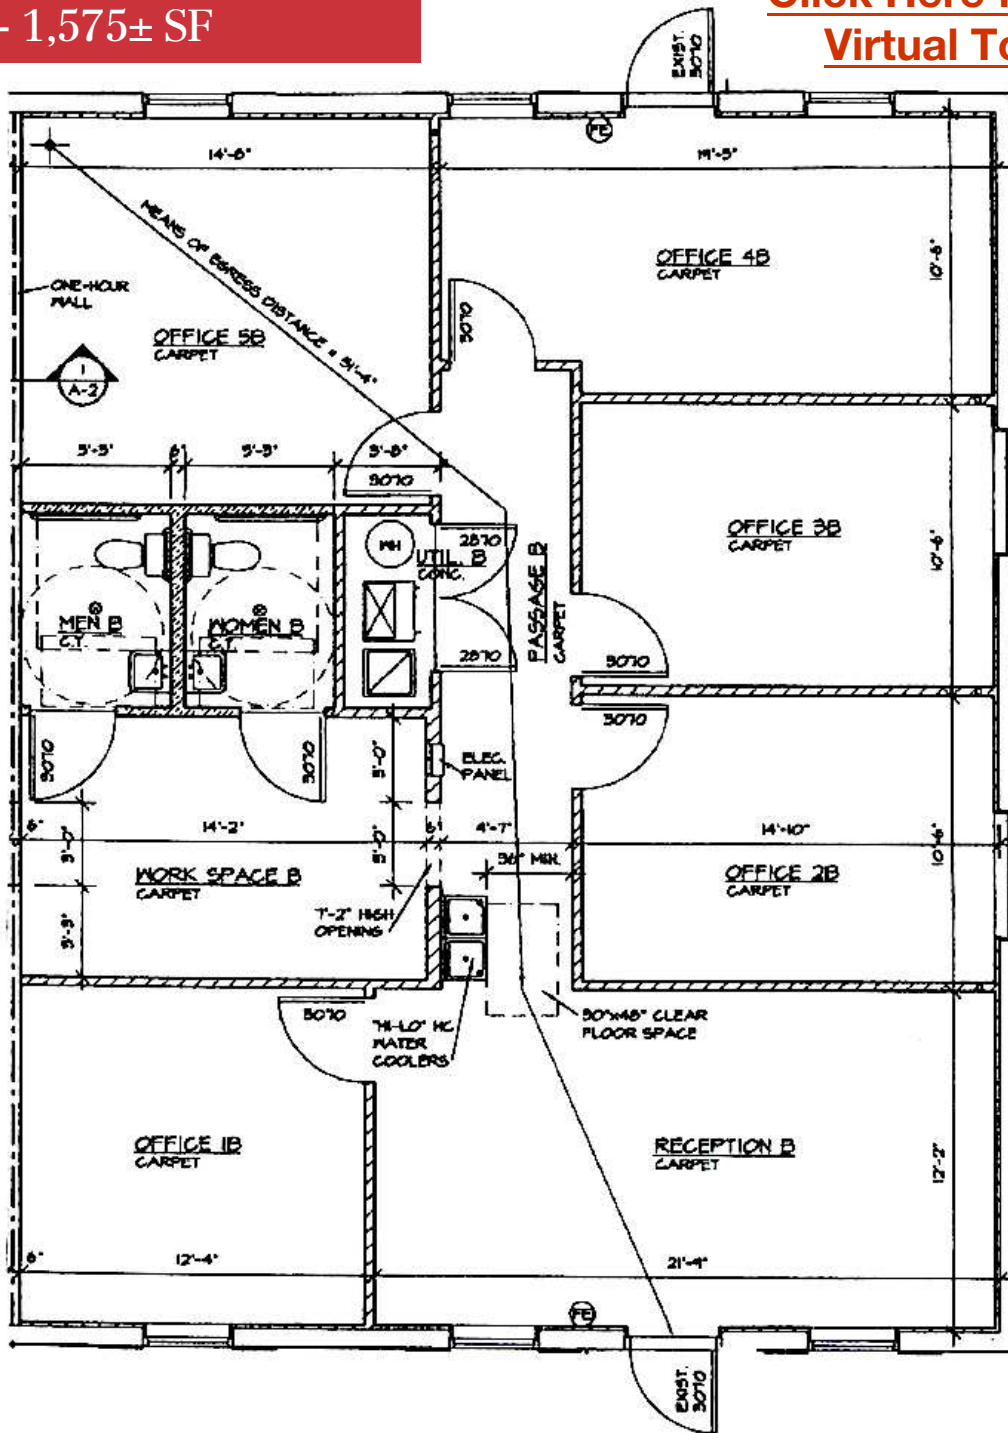

Property Photos

1404-1436 North Ronald Reagan Blvd

1404 North Ronald Reagan Blvd

1414 North Ronald Reagan Blvd

1424 North Ronald Reagan Blvd

1436 North Ronald Reagan Blvd

Available Spaces

AVAILABLE SPACES

SUITE	SIZE (SF)	LEASE TYPE	LEASE RATE	DESCRIPTION
1414 North Ronald Reagan Blvd, Ste 1220	1,575 SF	NNN	Contact Broker	Available Now
1424 North Ronald Reagan Blvd, Ste 1320	1,575 SF	NNN	Contact Broker	Available Now

1414 N Ronald Reagan Blvd -
Ste 1220 - 1,575± SF

[Click Here for 3D
Virtual Tour](#)

1424 N Ronald Reagan Blvd -
Ste 1320 - 1,575± SF

[Click Here for 3D Virtual Tour](#)

Location Maps

Demographics

Population