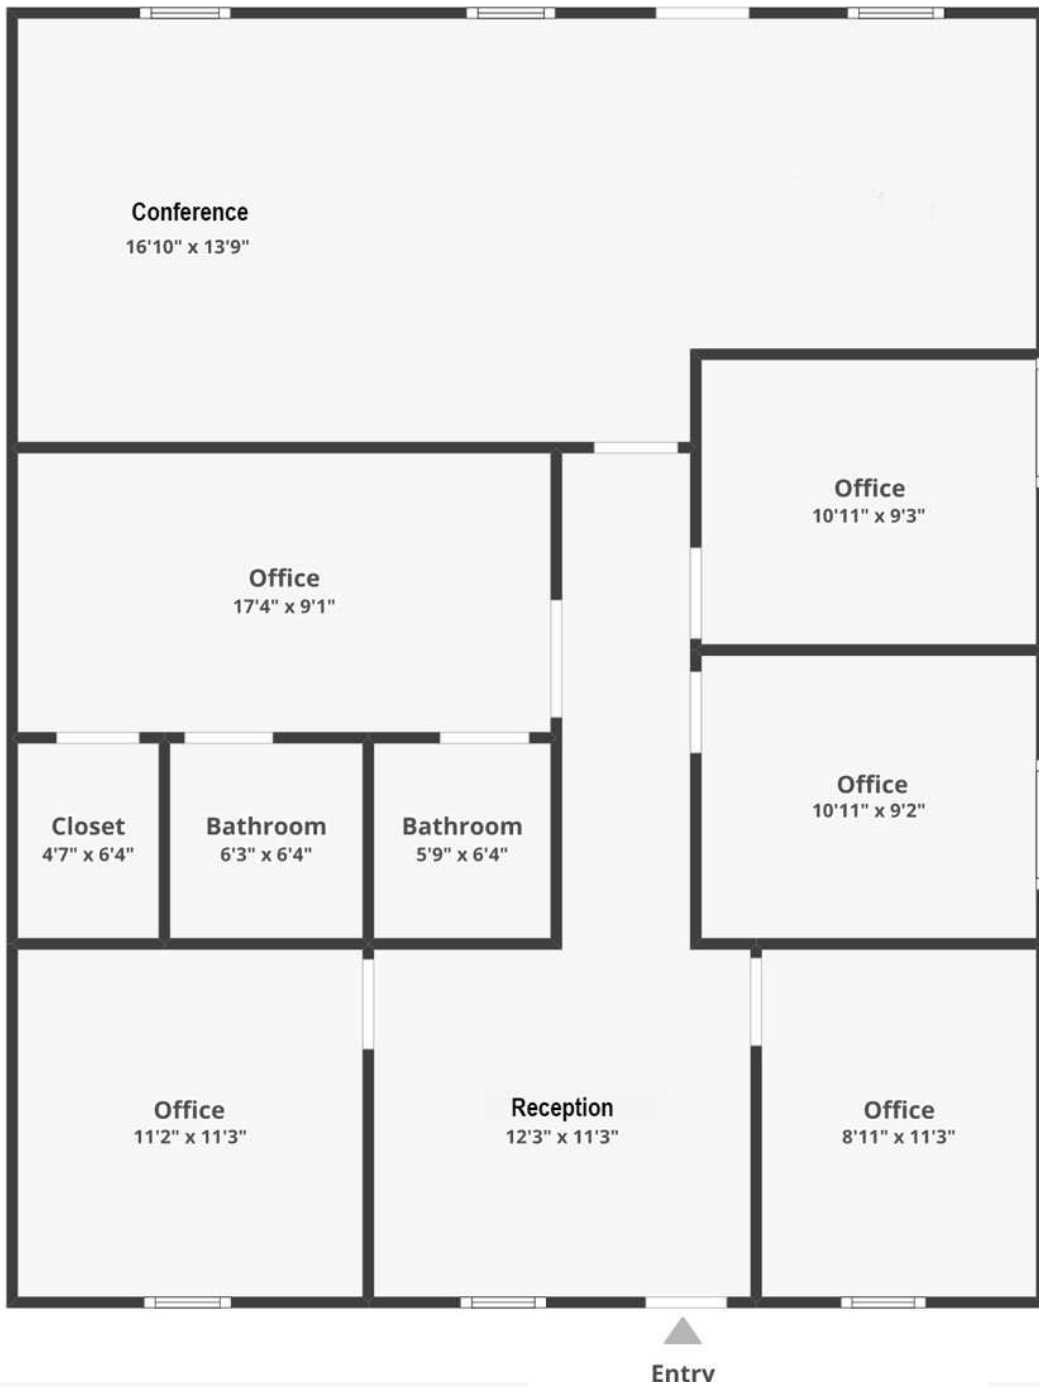

Property Photos

1404-1436 North Ronald Reagan Blvd

1404 North Ronald Reagan Blvd

1414 North Ronald Reagan Blvd

1424 North Ronald Reagan Blvd

1436 North Ronald Reagan Blvd

Available Spaces

AVAILABLE SPACES

SUITE	SIZE (SF)	LEASE TYPE	LEASE RATE	DESCRIPTION
1414 North Ronald Reagan Blvd, Ste 1220	1,575 SF	NNN	Contact Broker	Available Now
1424 North Ronald Reagan Blvd, Ste 1320	1,575 SF	NNN	Contact Broker	Available Now

1414 N Ronald Reagan Blvd -
Ste 1220 - 1,575± SF

[Click Here for 3D
Virtual Tour](#)

1424 N Ronald Reagan Blvd -
Ste 1320 - 1,575± SF

[Click Here for 3D Virtual Tour](#)

Location Maps

Demographics

Population