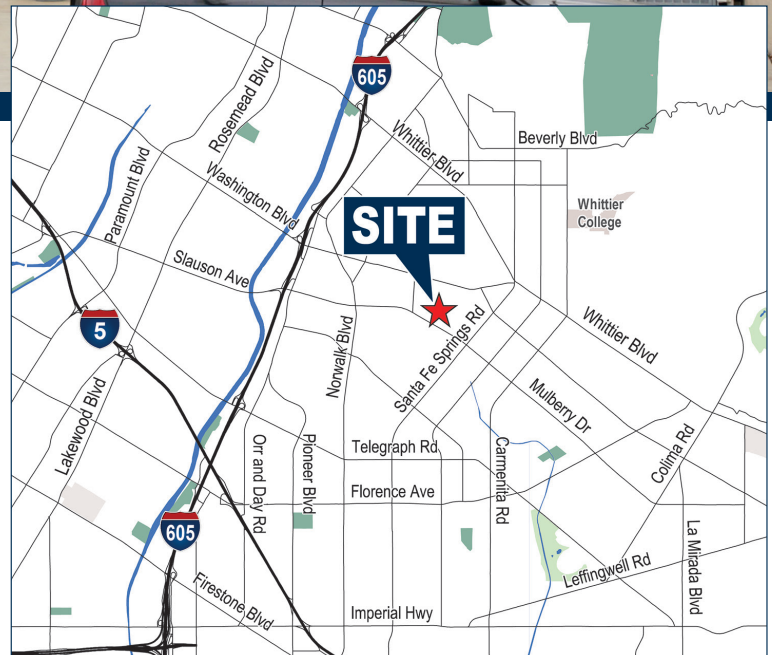

# FOR LEASE OR SALE

**±6,386 SF**  
FREESTANDING INDUSTRIAL  
BUILDING

8416 SECURA WAY | SANTA FE SPRINGS | CA

## PROPERTY FEATURES

- ±6,386 SF Freestanding Building
- ±700 SF Office Area
- 14' Clear Height
- Two (2) Ground Level Doors
- Two (2) 200 AMP, 240 Volt Power Panels (Verify)
- 13 Parking Spaces
- Central Santa Fe Springs Location
- Immediate Access to 5 & 605 Freeway