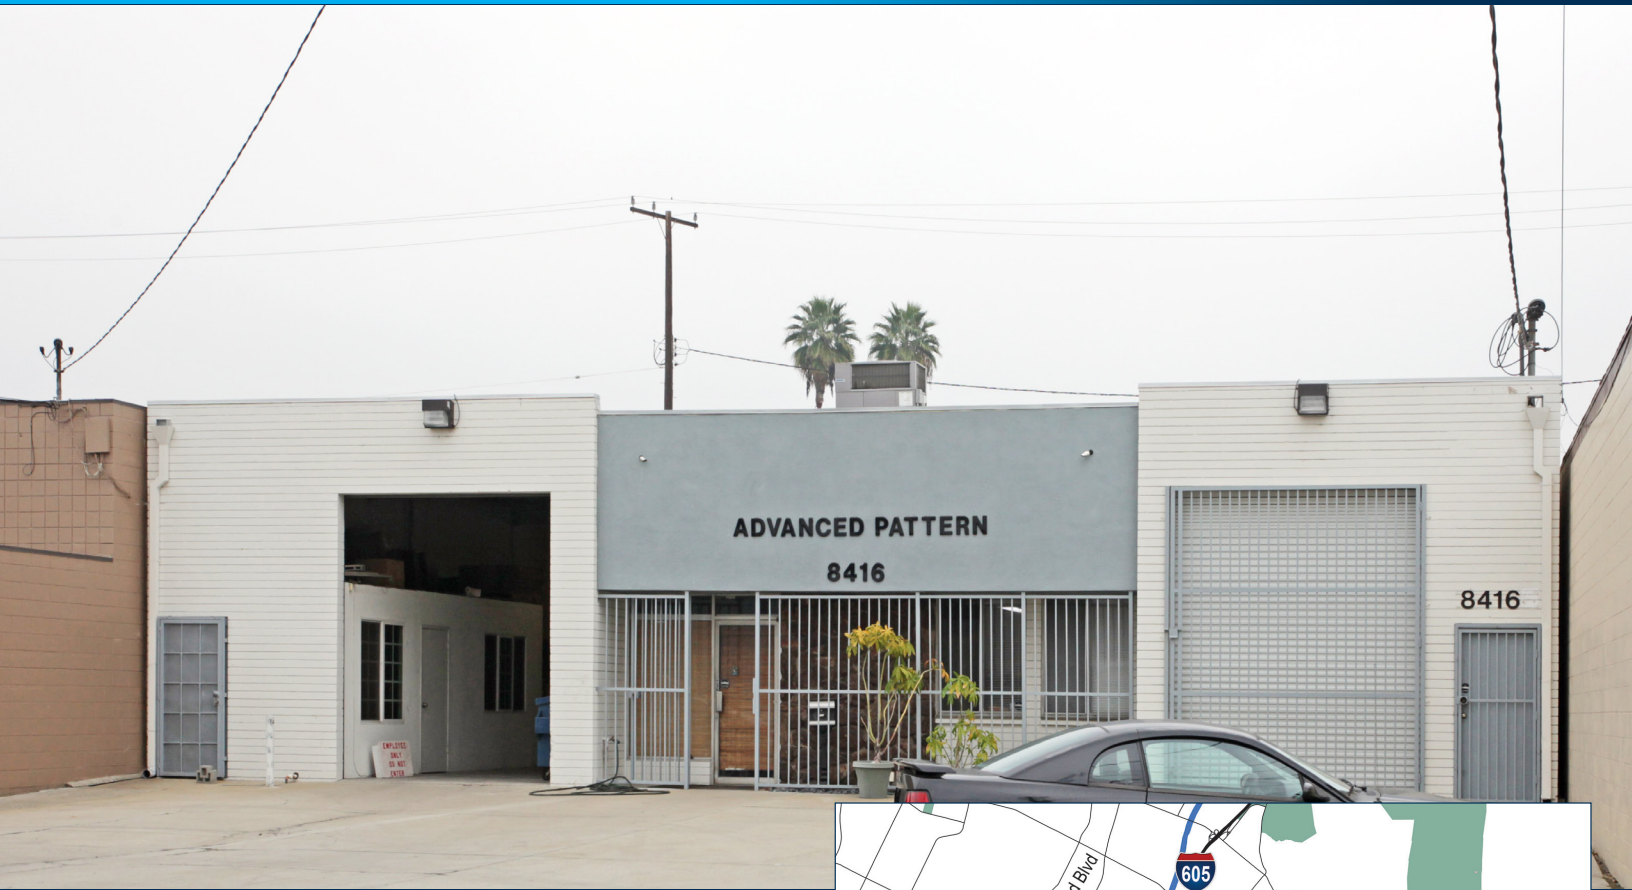

# FOR LEASE OR SALE

**±6,386 SF**  
FREESTANDING INDUSTRIAL  
BUILDING

8416 SECURA WAY | SANTA FE SPRINGS | CA

## PROPERTY FEATURES

- ±6,386 SF Freestanding Building
- ±700 SF Office Area
- 14' Clear Height
- Two (2) Ground Level Doors
- Two (2) 200 AMP, 240 Volt Power Panels (Verify)
- 13 Parking Spaces
- Central Santa Fe Springs Location
- Immediate Access to 5 & 605 Freeway