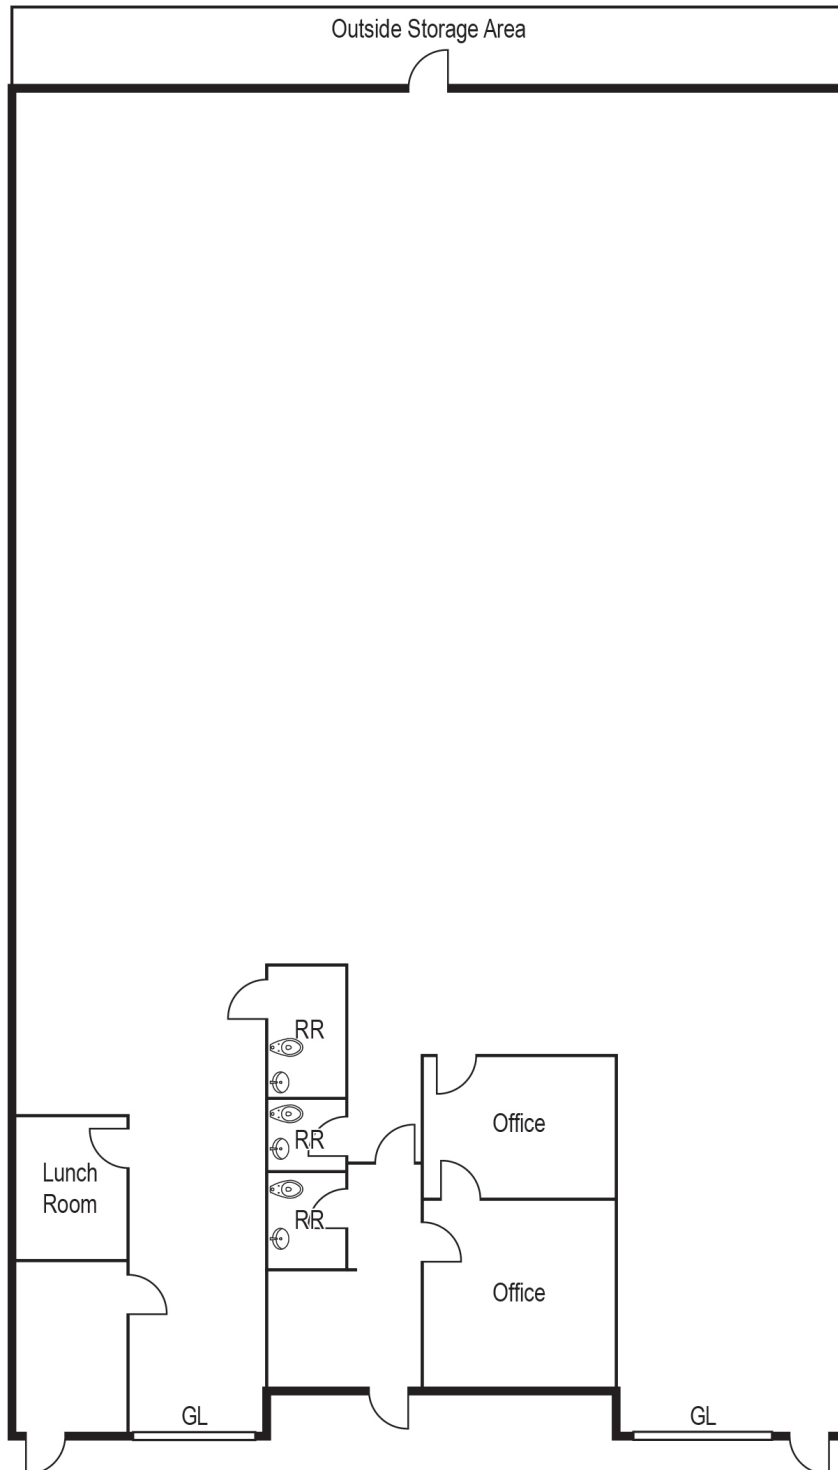

Floor Plan

Voit
REAL ESTATE SERVICES

DAN BERKENFIELD
Senior Vice President | Partner
License #01706467

(562) 833-7011
Dberkenfield@voitco.com

MATT PETERS
Senior Associate
License #02065503

(949) 263-5305
Mpeters@voitco.com

RACHEL BURNEY
Associate
License #02217852

(949) 263-5312
Rburney@voitco.com