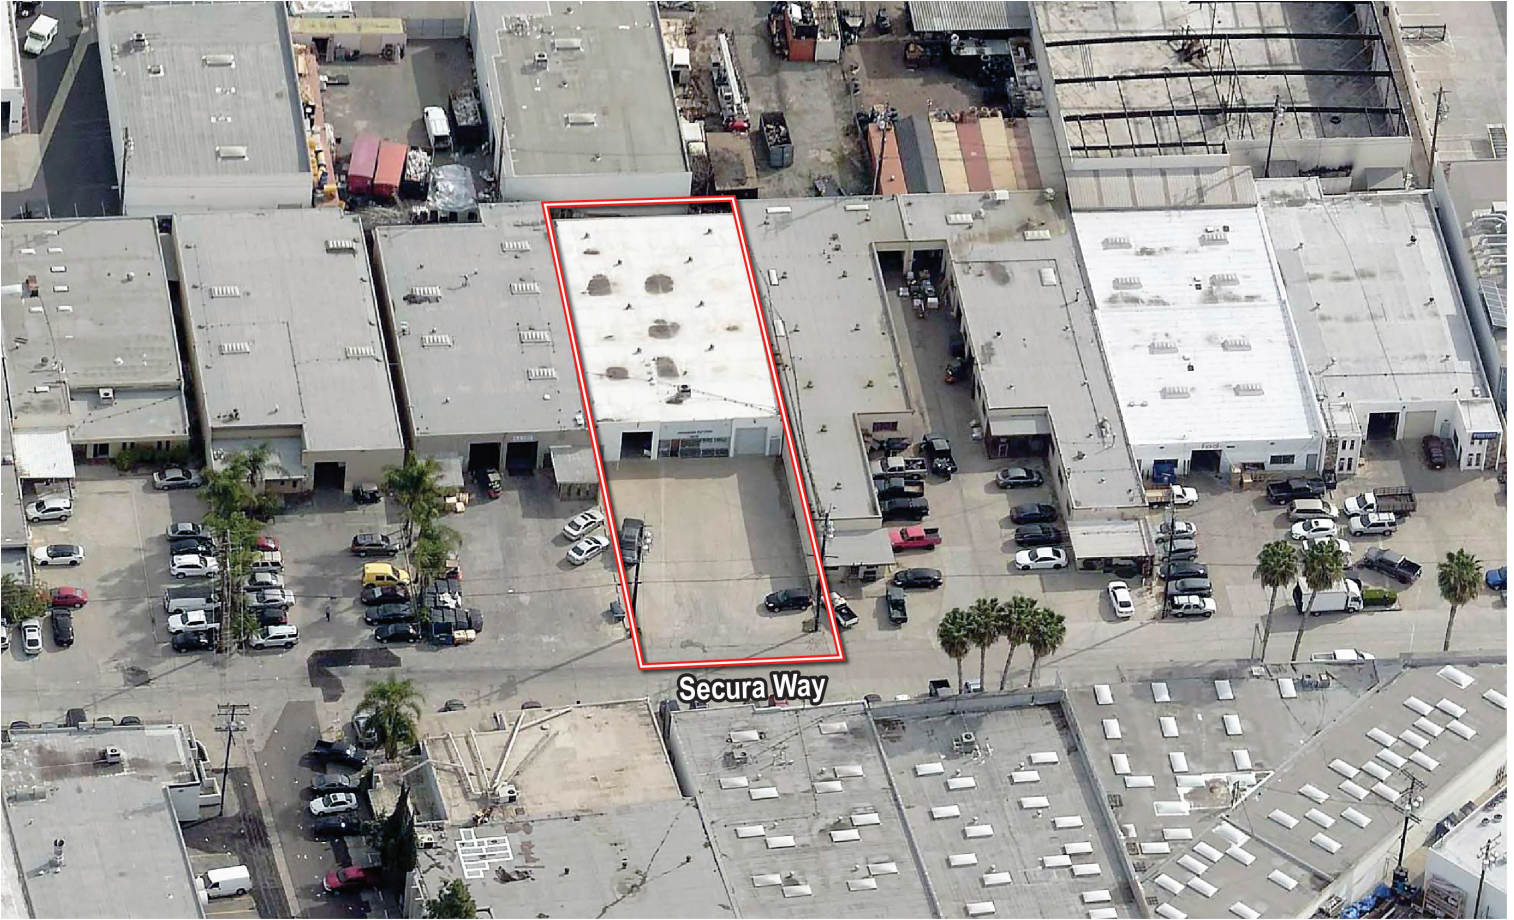

8416 SECURA WAY | SANTA FE SPRINGS | CA

Voit
REAL ESTATE SERVICES

DAN BERKENFIELD
Senior Vice President | Partner
License #01706467

(562) 833-7011
Dberkenfield@voitco.com

MATT PETERS
Senior Associate
License #02065503

(949) 263-5305
Mpeters@voitco.com

RACHEL BURNEY
Associate
License #02217852

(949) 263-5312
Rburney@voitco.com

2020 Main Street, Suite 100 | Irvine, CA 92614 | License #01991785 www.voitco.com

The information contained herein has been obtained from sources we deem reliable. While we have no reason to doubt its accuracy, we do not guarantee it. Licensed as Real Estate Salespersons by the DRE. ©2021 Voit Real Estate Services, Inc. All Rights Reserved. License #01991785.