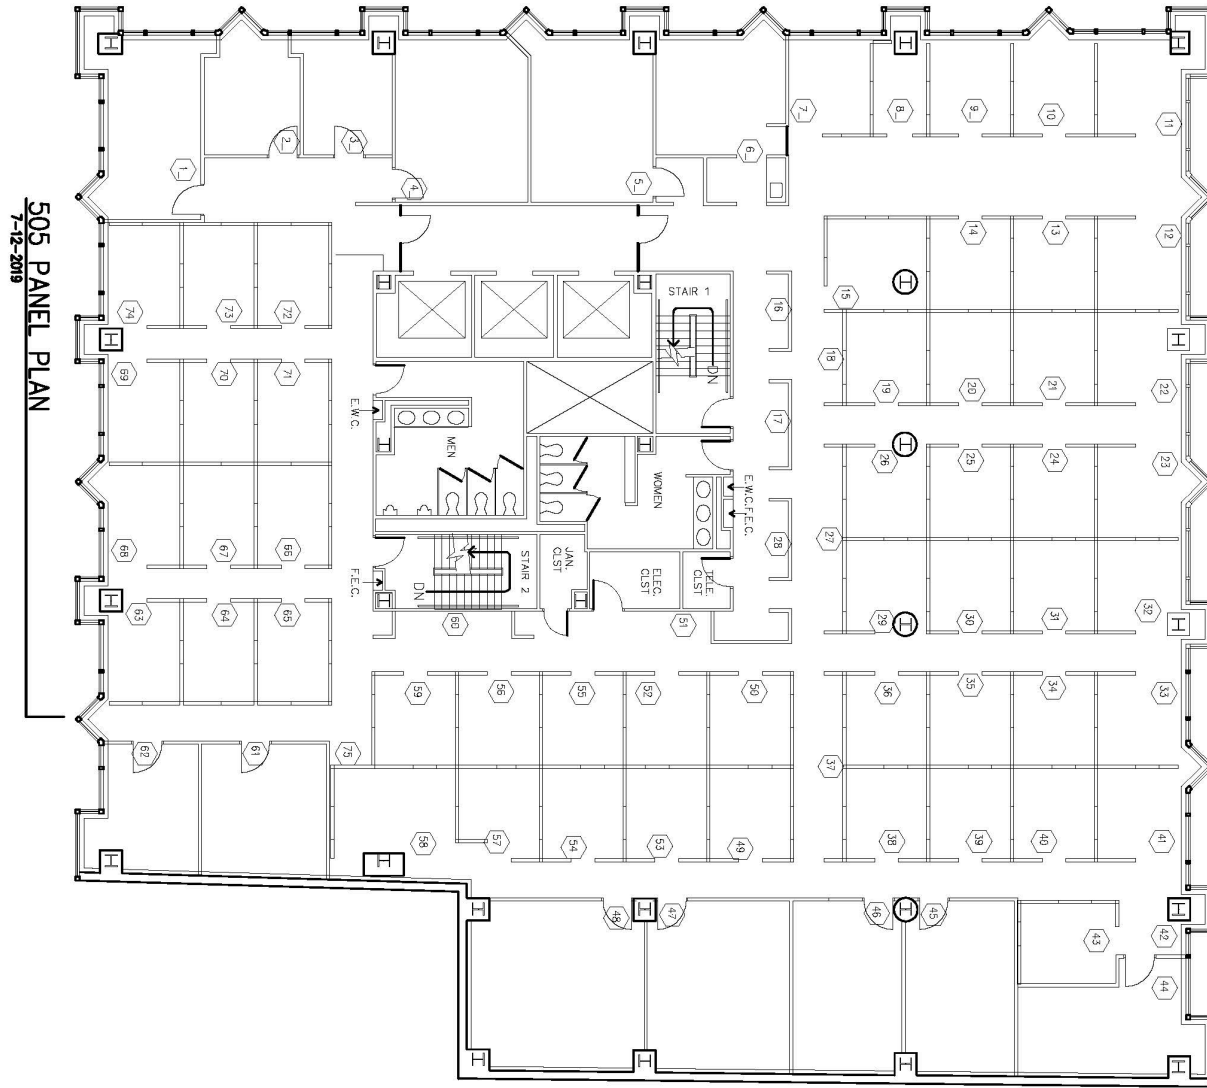

Brad Totten
Principal & Managing Director
D 412 944 2132
brad.totten@avisonyoung.com

Michael Downey, SIOR
Principal
D 412 944 2135
ty.gradwell@avisonyoung.com