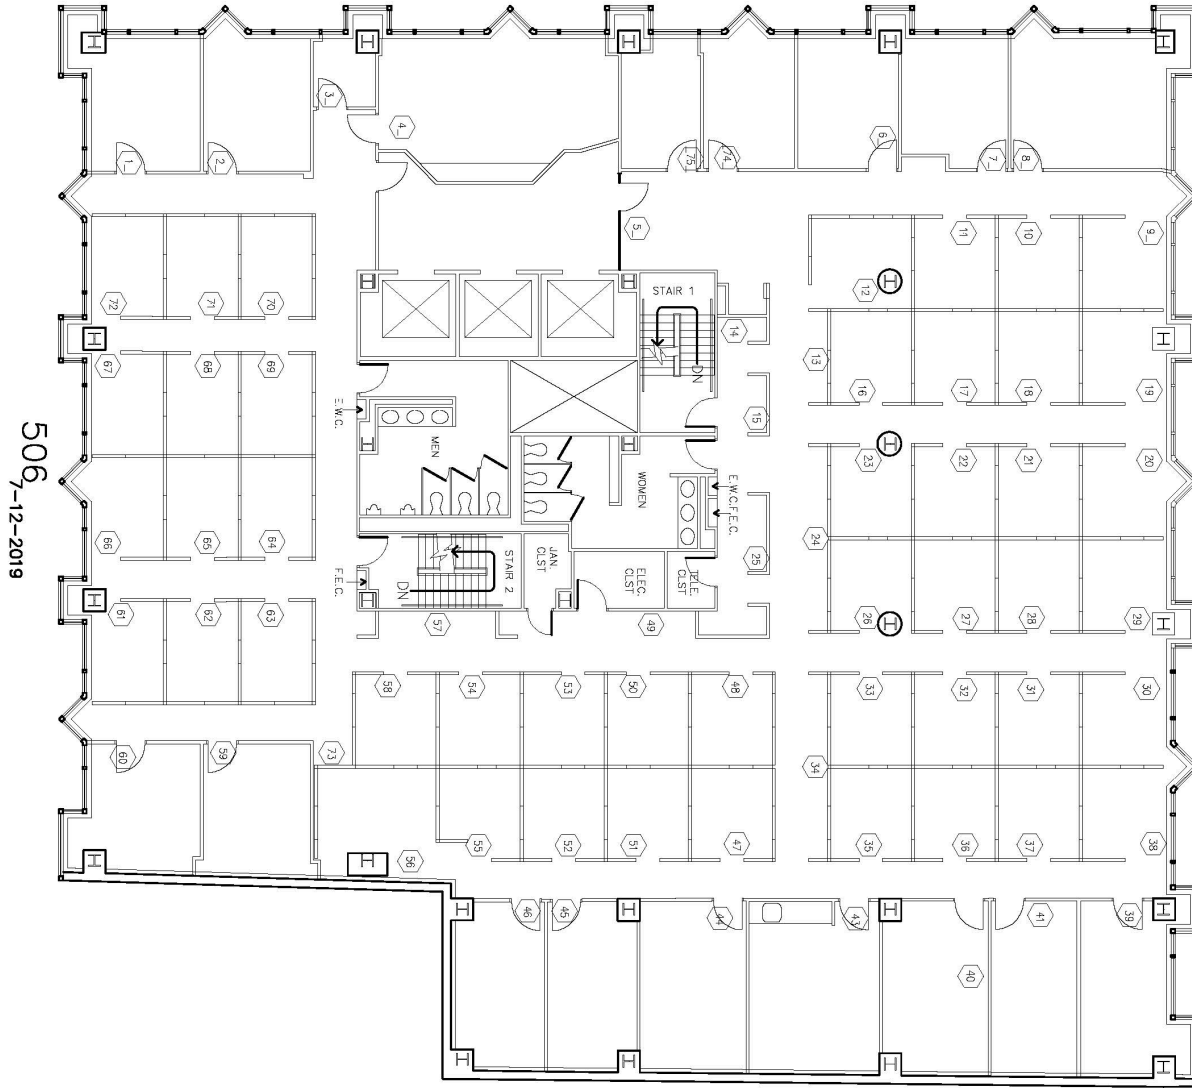

Brad Totten
Principal & Managing Director
D 412 944 2132
brad.totten@avisonyoung.com

Michael Downey, SIOR
Principal
D 412 944 2135
ty.gradwell@avisonyoung.com