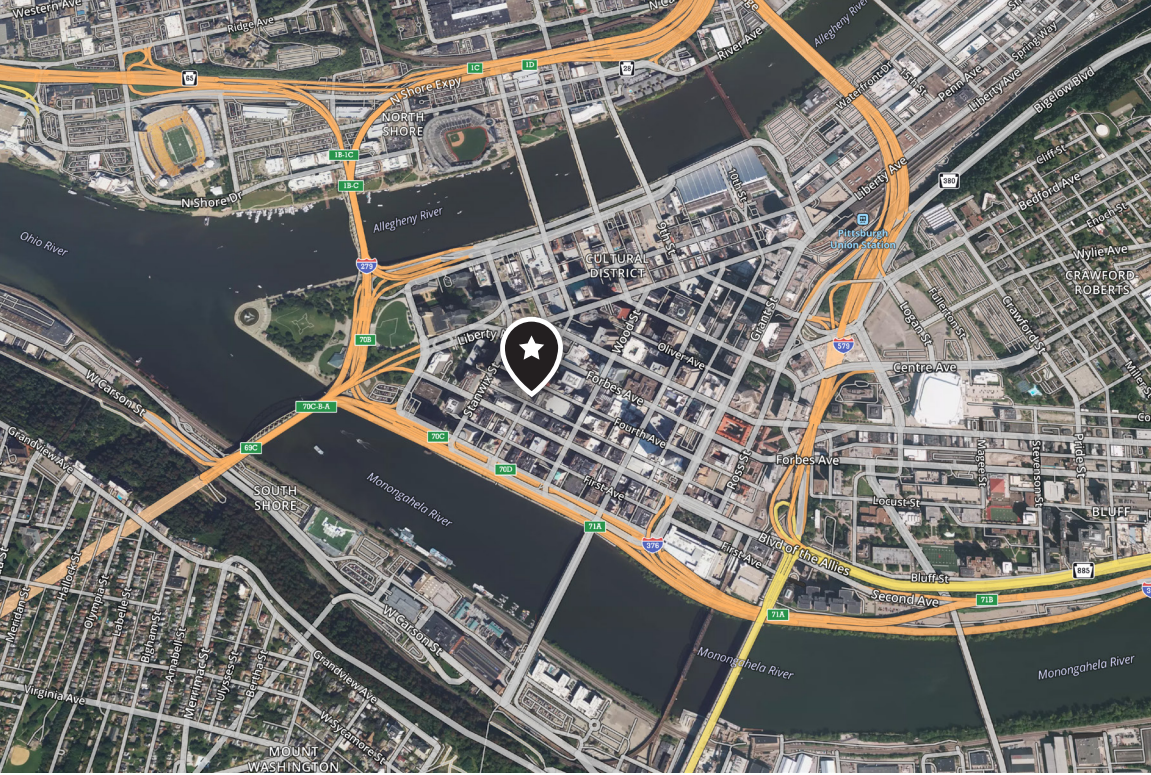

Property location

-  In the heart of Downtown Pittsburgh
-  Next to Market Square
-  Walking distance to Gateway's Train Station

Brad Totten
Principal & Managing Director
D 412 944 2132
brad.totten@avisonyoung.com