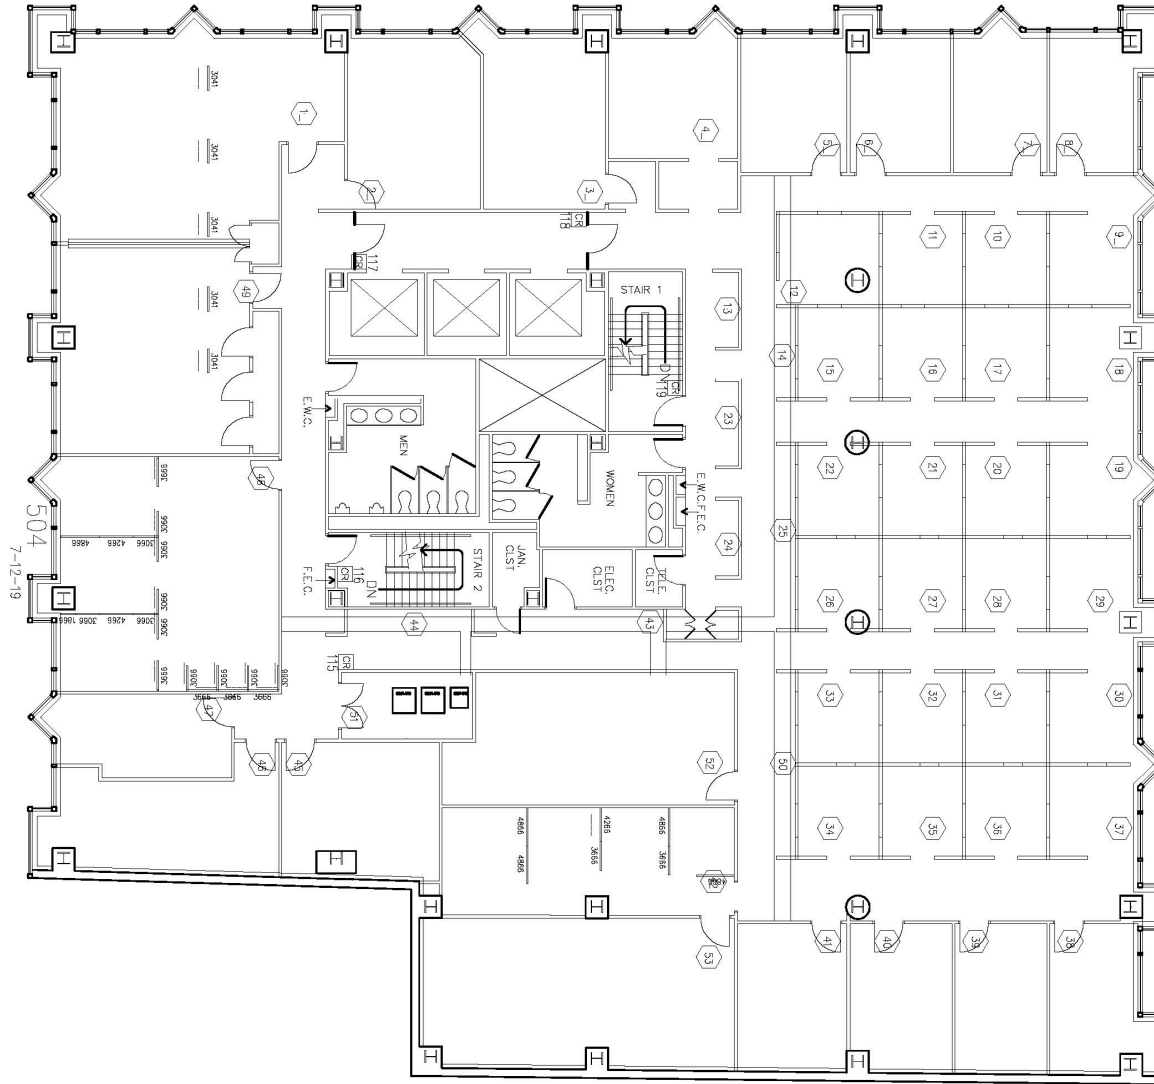

Brad Totten
Principal & Managing Director
D 412 944 2132
brad.totten@avisonyoung.com

Michael Downey, SIOR
Principal
D 412 944 2135
ty.gradwell@avisonyoung.com