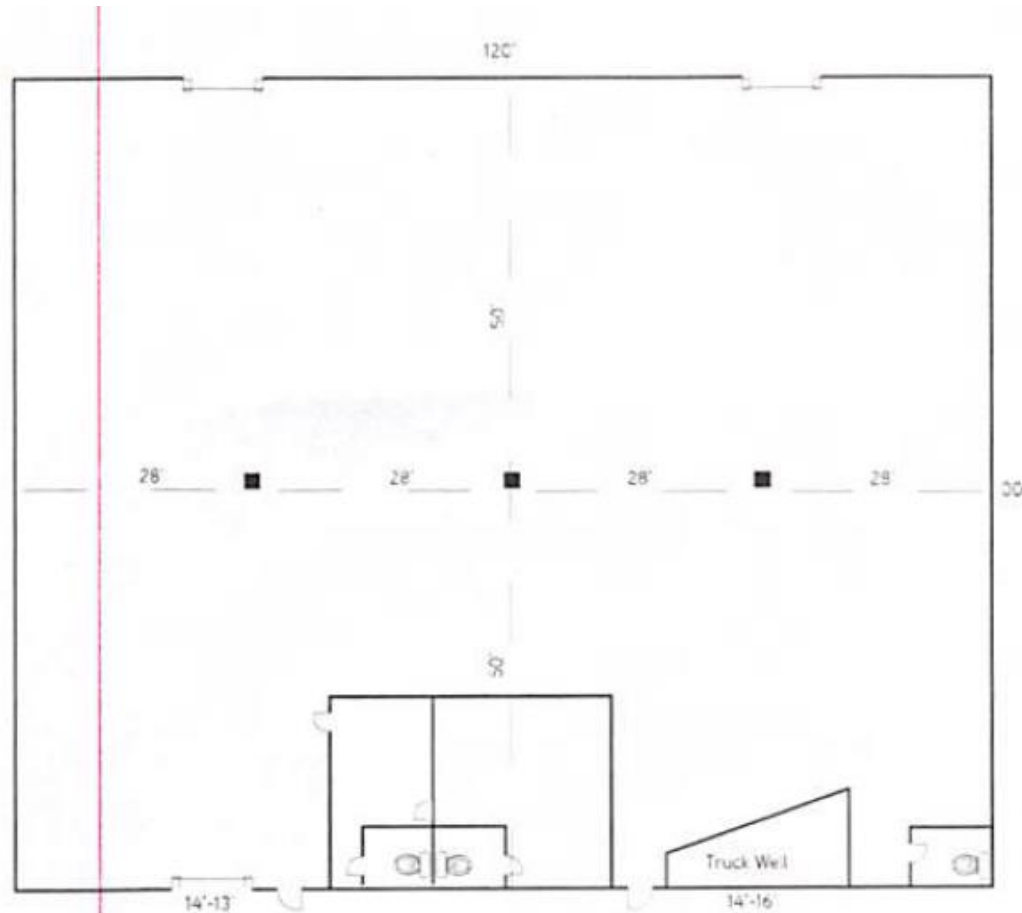

Call Us 954-572-9159

FLOOR PLAN | Suite D1998
12,000 SF w/ 590 SF Office

Unit #1998

- ❖ 12,000' Square Feet
- ❖ 2 Overhead Doors
- ❖ Dock-High Loading
- ❖ 3 Restrooms
- ❖ Office (Approx 590')
- ❖ 20' Ceiling Heights (18' Clear)
- ❖ \$17' (Modified Gross)