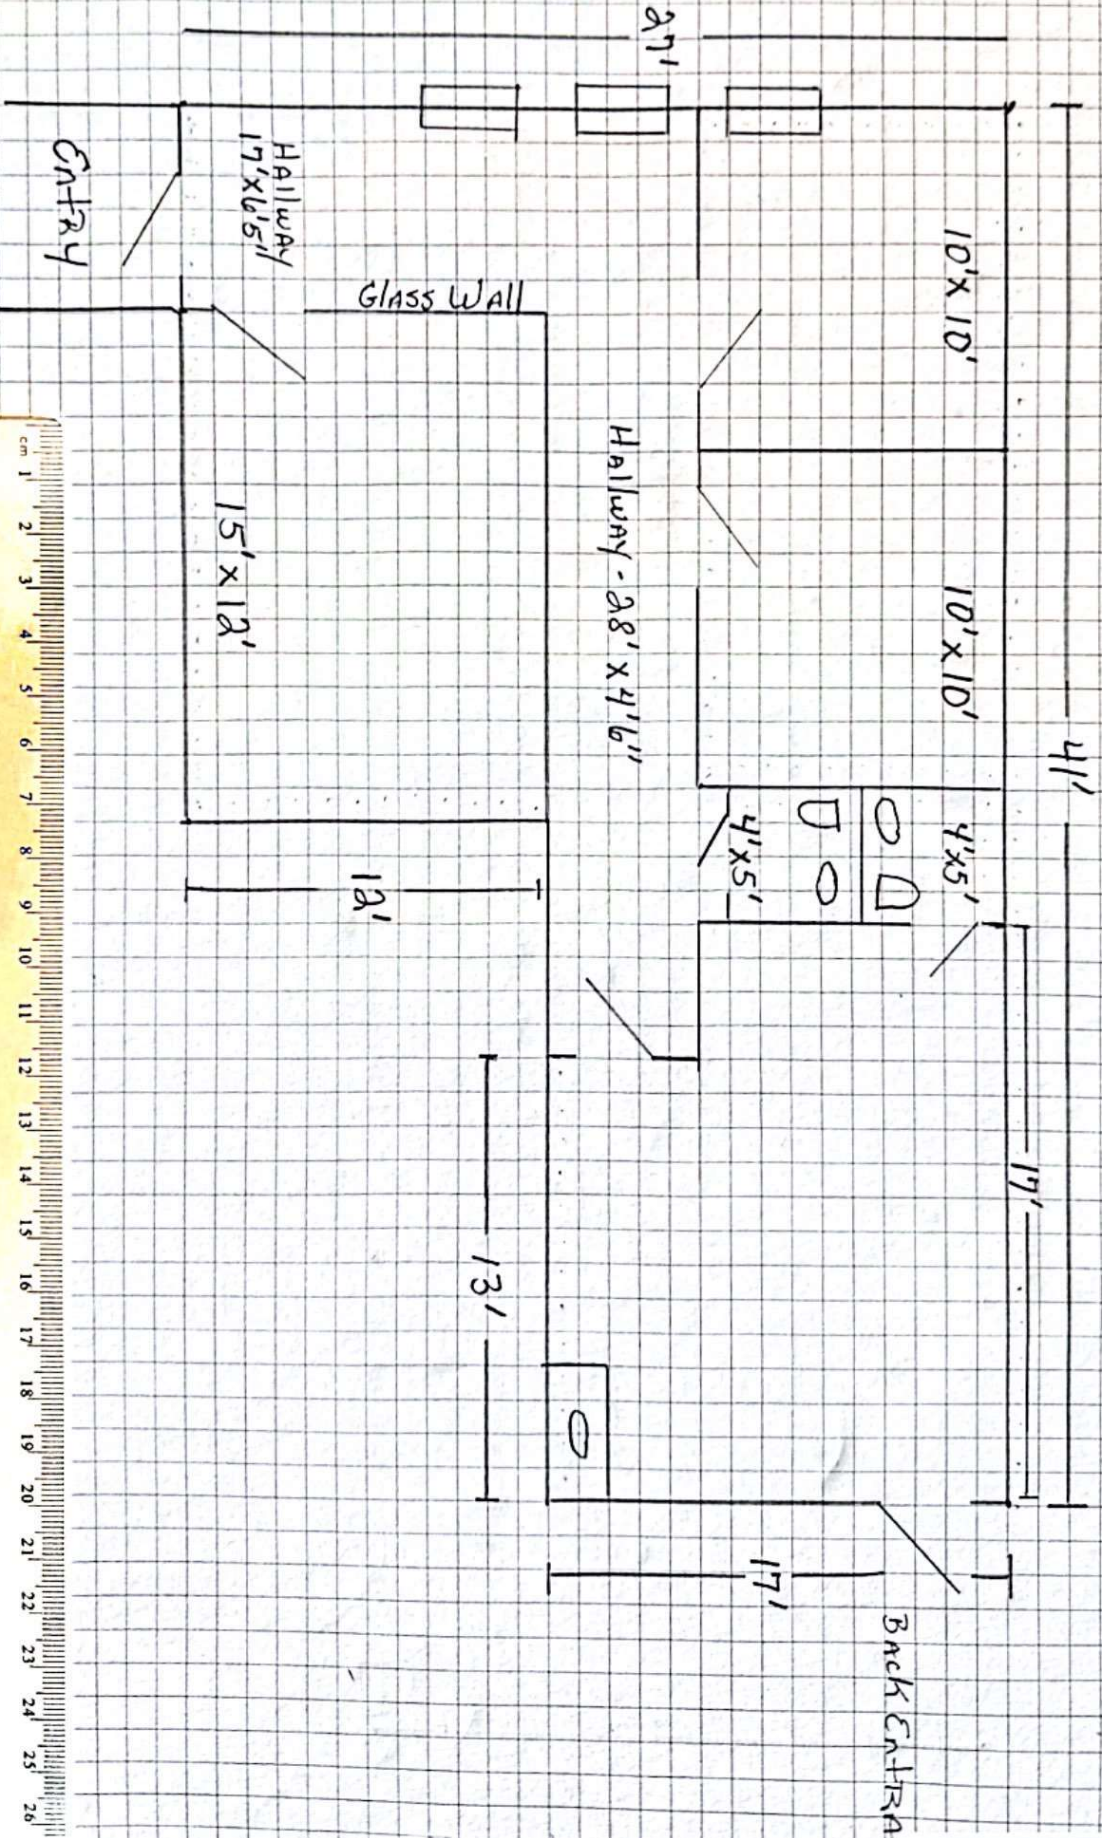

Executive Park - Suite 426 - 1,060 sq. ft.

DESIGNED FOR _____
 ADDRESS _____
 PHONE _____

DOOR STYLE _____
 FINISH _____
 HARDWARE _____