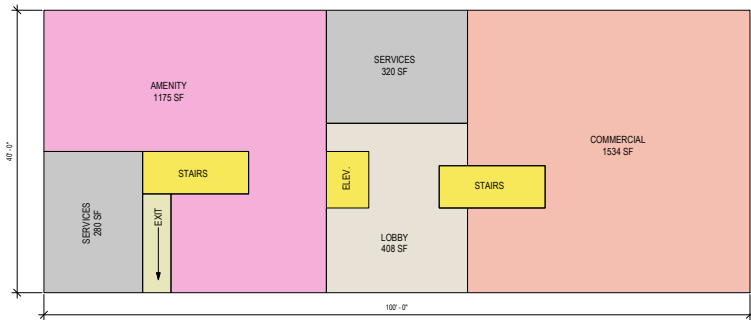

First Floor Plan
N.T.S. ①