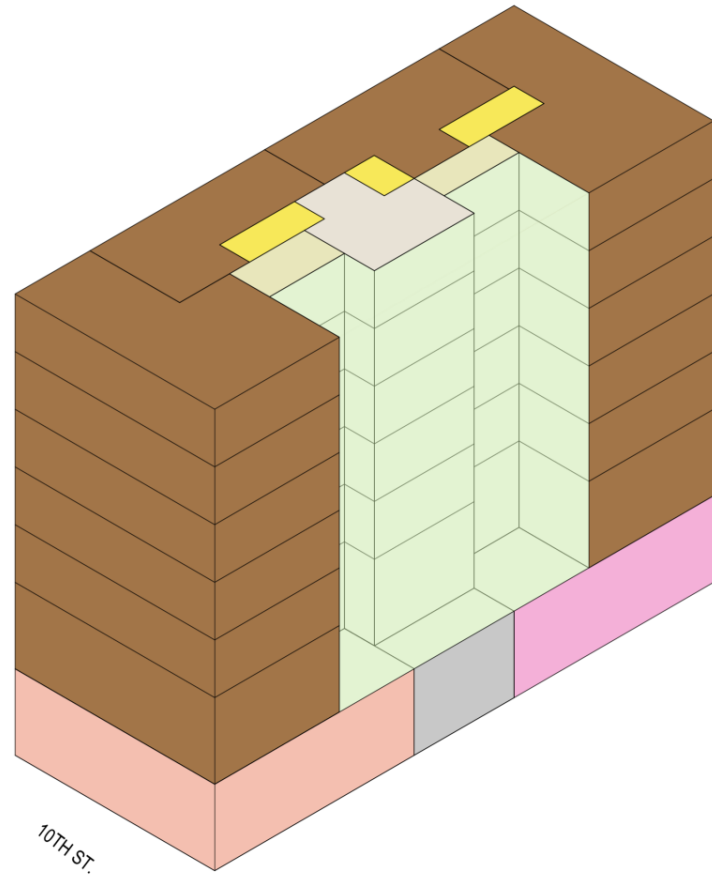

3D Back
NTS 2

3D View

(@ 22" x 34")
04/05/21

4/6/2021 5:44:17 PM

9TH & MADISON | OAKLAND, CA

T24.3