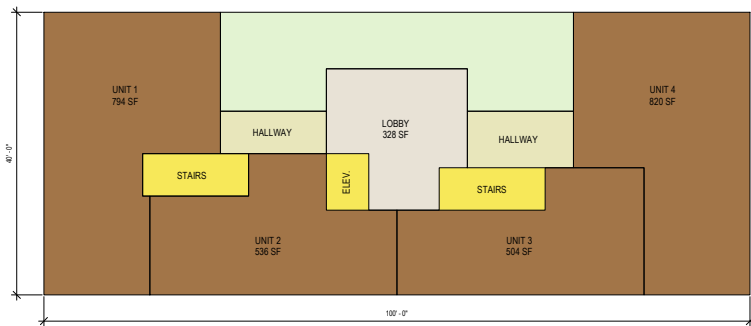

Second - Seventh Floor Plan
N.T.S. ②

Floor Plans

1/8" = 1'-0" (@ 22" x 34")
04/05/21

9TH & MADISON | OAKLAND, CA

T24.5